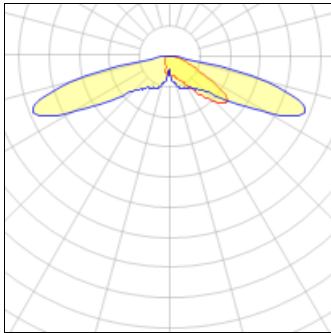

## Light output 1 (integrated)

Lamp type	LED	CCT	5000 K
Nominal lamp power	59 W	CRI	70
Total flux	6231 lm	LOR	100%
Luminous efficacy	106 lm/W	Total power	59 W

## Shape and measurements

Height: 0.39 in

Diameter: 6.00 in