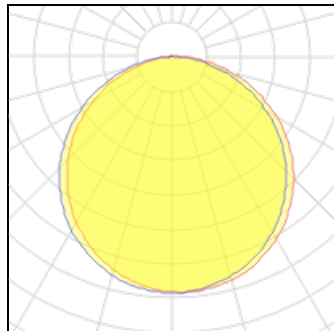

## Light output 1

1 x LED

Nominal lamp power	30 W	LOR	100%
Lamp flux	2740 lm	Total flux	2740 lm
Luminous efficacy	91 lm/W	Total power	30 W
CCT	4000 K		
CRI	80		

1 x LED

Nominal lamp power	30 W	LOR	100%
Lamp flux	2550 lm	Total flux	2550 lm
Luminous efficacy	85 lm/W	Total power	30 W
CCT	3000 K		
CRI	80		

1 x LED

Nominal lamp power	30 W	LOR	100%
Lamp flux	2370 lm	Total flux	2370 lm
Luminous efficacy	79 lm/W	Total power	30 W
CCT	2700 K		
CRI	80		

### Shape and measurements

Height: 1.54 in

Diameter: 11.81 in