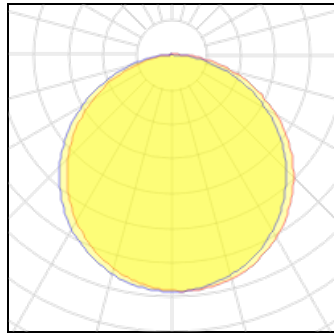

# Product data sheet

PRO-CEILING 30W, 300MM  
4000113X  
PROLUMIA

Light source: SMD LED's Color rendering index: Ra>80 Operating temperature: -10°C - +40°C Rated life hours: 35.000 - 50.000 LED driver(included): CE, TUV LED-current: 1000mA Input: 220-240Vac, 50/60Hz Power Factor: >0.90 Beam angle: 110°

## Light output 1

1 x LED

Nominal lamp power	30 W	LOR	100%
Lamp flux	2740 lm	Total flux	2740 lm
Luminous efficacy	91 lm/W	Total power	30 W
CCT	4000 K		
CRI	80		

1 x LED

Nominal lamp power	30 W	LOR	100%
Lamp flux	2550 lm	Total flux	2550 lm
Luminous efficacy	85 lm/W	Total power	30 W
CCT	3000 K		
CRI	80		

1 x LED

Nominal lamp power	30 W	LOR	100%
Lamp flux	2370 lm	Total flux	2370 lm
Luminous efficacy	79 lm/W	Total power	30 W
CCT	2700 K		
CRI	80		

### Shape and measurements

Height: 1.54 in

Diameter: 11.81 in