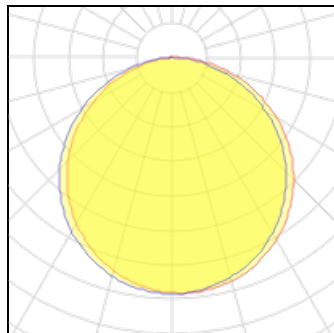

# Product data sheet

PRO-CEILING 30W, 300MM  
4000113X  
PROLUMIA

Light source: SMD LED's Color rendering index: Ra>80 Operating temperature: -10°C - +40°C Rated life hours: 35.000 - 50.000 LED driver(included): CE, TUV LED-current: 1000mA Input: 220-240Vac, 50/60Hz Power Factor: >0.90 Beam angle: 110°

## Light output 1

1 x LED

Nominal lamp power	30 W	LOR	100%
Lamp flux	2740 lm	Total flux	2740 lm
Luminous efficacy	91 lm/W	Total power	30 W
CCT	4000 K		
CRI	80		

1 x LED

Nominal lamp power	30 W	LOR	100%
Lamp flux	2550 lm	Total flux	2550 lm
Luminous efficacy	85 lm/W	Total power	30 W
CCT	3000 K		
CRI	80		

1 x LED

Nominal lamp power	30 W	LOR	100%
Lamp flux	2370 lm	Total flux	2370 lm
Luminous efficacy	79 lm/W	Total power	30 W
CCT	2700 K		
CRI	80		

### Shape and measurements

Height: 1.54 in

Diameter: 11.81 in