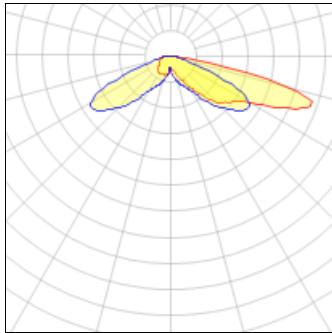

# Product data sheet

PMM MESA  
PMM-SA1A-727-U-T4FT  
COOPER LIGHTING

IP  
47

Die-cast aluminum housing and door, Lumens packages ranging from 3,000 - 29,000 lumens, Choice of 13 high-efficiency, patented AccuLED Optics™, Base casting slip fits over a standard 3" O.D. tenon, Wall, single and dual-mount configurations available, 10kV/10vKA surge protection standard, LED fixture features a five-year warranty

## Light output 1 (integrated)

Lamp type	LED	CCT	2700 K
Nominal lamp power	34 W	CRI	70
Total flux	3388 lm	LOR	100%
Luminous efficacy	100 lm/W	Total power	34 W

## Shape and measurements

Height: 0.39 in

Diameter: 6.00 in