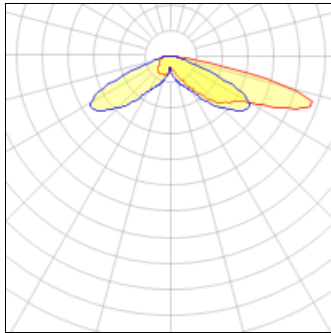

Product data sheet

PMM MESA
PMM-SA1A-727-U-T4FT
COOPER LIGHTING

IP
47

Die-cast aluminum housing and door, Lumens packages ranging from 3,000 - 29,000 lumens, Choice of 13 high-efficiency, patented AccuLED Optics™, Base casting slip fits over a standard 3" O.D. tenon, Wall, single and dual-mount configurations available, 10kV/10vKA surge protection standard, LED fixture features a five-year warranty

Light output 1 (integrated)

Lamp type	LED	CCT	2700 K
Nominal lamp power	34 W	CRI	70
Total flux	3388 lm	LOR	100%
Luminous efficacy	100 lm/W	Total power	34 W

Mounting mode

Wall mounted

Shape and measurements

Height: 0.39 in

Diameter: 6.00 in

Adjustability

Fixed

Electric

System power: 34 W

Protection

IP: 47