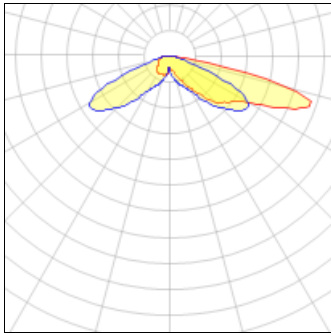

# Product data sheet

PMM MESA  
PMM-SA1A-727-U-T4FT  
COOPER LIGHTING

IP  
47

Die-cast aluminum housing and door, Lumens packages ranging from 3,000 - 29,000 lumens, Choice of 13 high-efficiency, patented AccuLED Optics™, Base casting slip fits over a standard 3" O.D. tenon, Wall, single and dual-mount configurations available, 10kV/10vKA surge protection standard, LED fixture features a five-year warranty

## Light output 1 (integrated)

Lamp type	LED	CCT	2700 K
Nominal lamp power	34 W	CRI	70
Total flux	3388 lm	LOR	100%
Luminous efficacy	100 lm/W	Total power	34 W

## Shape and measurements

Height: 0.39 in

Diameter: 6.00 in