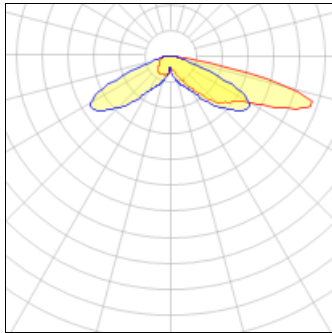

Product data sheet

PMM MESA
PMM-SA1A-727-U-T4FT
COOPER LIGHTING

IP
47

Die-cast aluminum housing and door, Lumens packages ranging from 3,000 - 29,000 lumens, Choice of 13 high-efficiency, patented AccuLED Optics™, Base casting slip fits over a standard 3" O.D. tenon, Wall, single and dual-mount configurations available, 10kV/10vKA surge protection standard, LED fixture features a five-year warranty

Light output 1 (integrated)

Lamp type	LED	CCT	2700 K
Nominal lamp power	34 W	CRI	70
Total flux	3388 lm	LOR	100%
Luminous efficacy	100 lm/W	Total power	34 W

Mounting mode

Wall mounted

Shape and measurements

Height: 0.39 in

Diameter: 6.00 in

Adjustability

Fixed

Electric

System power: 34 W

Protection

IP: 47