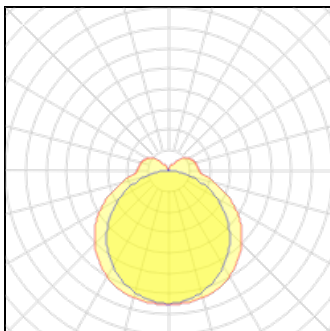

Light output 1

1 x LED

Nominal lamp power	14 W	LOR	100%
Lamp flux	1425 lm	ULOR	7%
Luminous efficacy	102 lm/W	Total flux	1425 lm
CCT	3000 K	Total power	14 W
CRI	80		

1 x LED

Nominal lamp power	12 W	LOR	100%
Lamp flux	1250 lm	ULOR	7%
Luminous efficacy	104 lm/W	Total flux	1250 lm
CCT	3000 K	Total power	12 W
CRI	80		

1 x LED

Nominal lamp power	20 W	LOR	100%
Lamp flux	2100 lm	ULOR	7%
Luminous efficacy	105 lm/W	Total flux	2100 lm
CCT	3000 K	Total power	20 W
CRI	80		

1 x LED

Nominal lamp power
 Lamp flux
 Luminous efficacy
 CCT
 CRI

17 W
 1775 lm
 104 lm/W
 3000 K
 80

LOR
 ULOR
 Total flux
 Total power

100%
 7%
 1775 lm
 17 W

Mounting mode

Wall mounted, Pendant

Shape and measurements

Length: 23.62 in
 Width: 2.95 in
 Height: 2.95 in

Adjustability