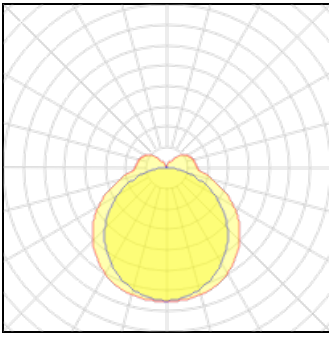

Light output 1

1 x LED

Nominal lamp power	14 W	LOR	100%
Lamp flux	1425 lm	ULOR	7%
Luminous efficacy	102 lm/W	Total flux	1425 lm
CCT	3000 K	Total power	14 W
CRI	80		

1 x LED

Nominal lamp power	12 W	LOR	100%
Lamp flux	1250 lm	ULOR	7%
Luminous efficacy	104 lm/W	Total flux	1250 lm
CCT	3000 K	Total power	12 W
CRI	80		

1 x LED

Nominal lamp power	20 W	LOR	100%
Lamp flux	2100 lm	ULOR	7%
Luminous efficacy	105 lm/W	Total flux	2100 lm
CCT	3000 K	Total power	20 W
CRI	80		

1 x LED

Nominal lamp power
 Lamp flux
 Luminous efficacy
 CCT
 CRI

17 W
 1775 lm
 104 lm/W
 3000 K
 80

LOR
 ULOR
 Total flux
 Total power

100%
 7%
 1775 lm
 17 W

Mounting mode

Wall mounted, Pendant

Shape and measurements

Length: 23.62 in
 Width: 2.95 in
 Height: 2.95 in

Adjustability