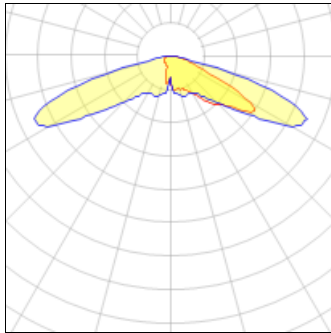

Product data sheet

PMM MESA
PMM-SA2A-730-U-SL3
COOPER LIGHTING

IP
47

Die-cast aluminum housing and door, Lumens packages ranging from 3,000 - 29,000 lumens, Choice of 13 high-efficiency, patented AccuLED Optics™, Base casting slip fits over a standard 3" O.D. tenon, Wall, single and dual-mount configurations available, 10kV/10vKA surge protection standard, LED fixture features a five-year warranty

Light output 1 (integrated)

Lamp type	LED	CCT	3000 K
Nominal lamp power	66 W	CRI	70
Total flux	7103 lm	LOR	100%
Luminous efficacy	108 lm/W	Total power	66 W

Mounting mode

Wall mounted

Shape and measurements

Height: 0.39 in

Diameter: 6.00 in

Adjustability

Fixed

Electric

System power: 66 W

Protection

IP: 47