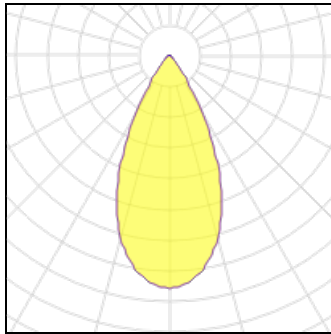

Product data sheet

IRIS TRIMLESS CONE 50°
AV15-P6W9X3OS07
LEDSC4

LedsC4 Iris Trimless Cone 50° AV15-P6W9X3OS07 Pendant for indoor use. Structure material: Aluminium. Structure finish: White/Grey. Warranty: 5 Years. Product net weight (Kg): 0.45 Product width or diameter (mm): 145 Product height (mm): 1705 Ø of the hole for recessing (mm): 57 Permitted ceiling thickness: 0-20 Class 2. Luminaire not suitable for coating with insulation materials. IP: IP43. LED. No. of lampholders or LEDs: 1. LED brand: CREE. Maximum power of light source: 5.7W. Colour temperature: 3000K. Colour rendering index: 92. MacAdam Steps: 2. Hours of life: 50.000h L80B20. UGR: 19.3. Photobiological risk: RG2. % de Flickering: +/- 3%. Real flux (lm): 771. Real lm/W: 103. Voltage / frequency range: 220-240V/50-60Hz. Voltage: 16.8. Equipment included: Yes. Total power: 7.5. Power factor: 0.90. Dimmable equipment included: ON-OFF.

Light output 1

1 x LED

Nominal lamp power	7.5 W	LOR	100%
Lamp flux	771 lm	Total flux	771 lm
Luminous efficacy	103 lm/W	Total power	7.5 W
CCT	3000 K		
CRI	90		

Mounting mode

Pendant, Table luminaire

Shape and measurements