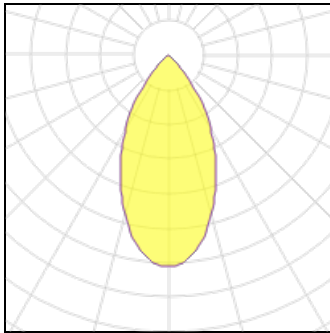

Product data sheet

LTD-LEGEND-R175-20W WARM3000 (WH, 50 DEG)

025143(1)

ARLIGHT RUS LLC

IP
20

Recessed luminaire "Downlight" 20W. Light color WARM WHITE 3000K. Luminous flux 1640lm, angle 50°, CRI>80. White body. Power supply AC220-240V. Dimensions: Ø174x89.5mm, mortise hole Ø145-155mm. Driver included (18-30V, 700mA).

Light output 1 (integrated)

| | | | |
|--------------------|---------|-------------|--------|
| Lamp type | LED | CCT | 3000 K |
| Nominal lamp power | 20 W | CRI | 80 |
| Total flux | 1640 lm | LOR | 100% |
| Luminous efficacy | 82 lm/W | Total power | 20 W |