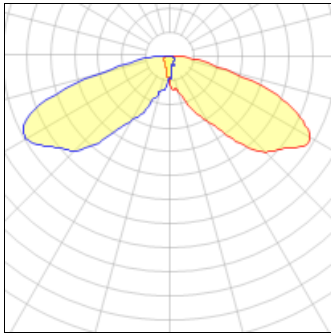

# Product data sheet

MSA MESA LED  
MSA-SA4B-750-U-SLR  
COOPER LIGHTING

IP  
47

Die-cast aluminum housing and door, Lumens packages ranging from 3,000 - 29,000 lumens, Choice of 13 high-efficiency, patented AccuLED Optics™, Base casting slip fits over a standard 3" O.D. tenon, Wall, single and dual-mount configurations available, 10kV/10kA surge protection standard, LED fixture features a five-year warranty

## Light output 1 (integrated)

Lamp type	LED	CCT	5000 K
Nominal lamp power	171 W	CRI	70
Total flux	16644 lm	LOR	100%
Luminous efficacy	97 lm/W	Total power	171 W

## Shape and measurements

Height: 0.39 in

Diameter: 6.00 in