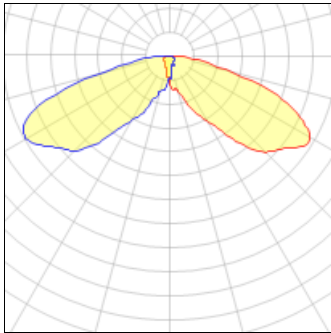

# Product data sheet

MSA MESA LED  
MSA-SA4B-750-U-SLR  
COOPER LIGHTING

IP  
47

Die-cast aluminum housing and door, Lumens packages ranging from 3,000 - 29,000 lumens, Choice of 13 high-efficiency, patented AccuLED Optics™, Base casting slip fits over a standard 3" O.D. tenon, Wall, single and dual-mount configurations available, 10kV/10vKA surge protection standard, LED fixture features a five-year warranty

## Light output 1 (integrated)

Lamp type	LED	CCT	5000 K
Nominal lamp power	171 W	CRI	70
Total flux	16644 lm	LOR	100%
Luminous efficacy	97 lm/W	Total power	171 W

## Shape and measurements

Height: 0.39 in

Diameter: 6.00 in