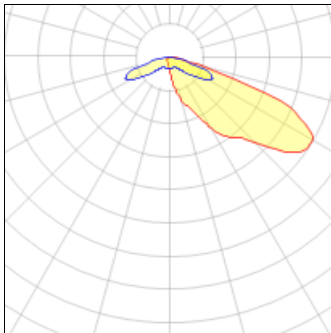

Product data sheet

VAL VALET LED TUNNEL
VAL-E03-LED-E-U-GL3-HSS-7030
COOPER LIGHTING

IP
47

IP66 and 3G vibration rated, One-piece, low copper die-cast aluminum housing, Formed aluminum faceplate is secured via 4 stainless steel fasteners, Offered standard in 4000K (+/- 275K) CCT and nominal 70 CRI, Suitable for operation in -40°C to 40°C ambient environments, 120-277V 50/60Hz, 347V 60Hz or 480V 60Hz operation, 10 kV surge protection, Five-year warranty, Available in 5 mounting configurations. J-box mount standard

Light output 1 (integrated)

Lamp type	LED	CCT	3000 K
Nominal lamp power	75.2 W	CRI	70
Total flux	4608 lm	LOR	100%
Luminous efficacy	61 lm/W	Total power	75.2 W

Mounting mode

Ceiling mounted, Pendant

Shape and measurements

Length: 2.04 in

Width: 12.00 in

Height: 1.20 in

Adjustability

Fixed

Electric

System power: 75.2 W

Protection