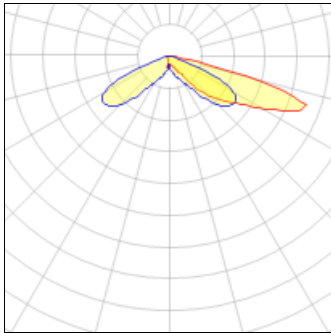

Product data sheet

PMM MESA
PMM-SA1D-740-U-T4FT-HSS
COOPER LIGHTING

IP
47

Die-cast aluminum housing and door, Lumens packages ranging from 3,000 - 29,000 lumens, Choice of 13 high-efficiency, patented AccuLED Optics™, Base casting slip fits over a standard 3" O.D. tenon, Wall, single and dual-mount configurations available, 10kV/10vKA surge protection standard, LED fixture features a five-year warranty

Light output 1 (integrated)

Lamp type	LED	CCT	4000 K
Nominal lamp power	67 W	CRI	70
Total flux	5135 lm	LOR	100%
Luminous efficacy	77 lm/W	Total power	67 W

Mounting mode

Wall mounted

Shape and measurements

Height: 0.39 in

Diameter: 6.00 in

Adjustability

Fixed

Electric

System power: 67 W

Protection

IP: 47