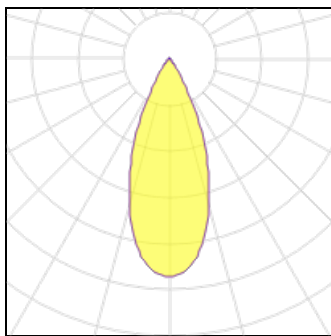

Product data sheet

NUMINOS GIMBLE XS

1005852

SLV

IP
20

NUMINOS is the best possible coordinated light system from SLV that combines function, design and technology. The various downlights and spotlights make a thousand lighting design options possible. Like with the NUMINOS® GIMBLE XS recessed ceiling light, which impresses with its high-quality workmanship and light. Ideal for discreet, modern and space-saving lighting that draws the focus to objects or the room. Installation is then done in no time at all. When do you choose NUMINOS ® from SLV?

Light output 1 (integrated)

Lamp type	LED	CCT	3966 K
Nominal lamp power	6.8 W	CRI	91
Total flux	693 lm	LOR	100%
Luminous efficacy	102 lm/W	Total power	6.8 W

Mounting mode

Ceiling recessed

Shape and measurements

Length: 3.14 in

Width: 3.15 in

Height: 0.59 in

Weight: 0.11 kg

Adjustability

Rotatable, Tiltable

Electric

System power: 6.8 W