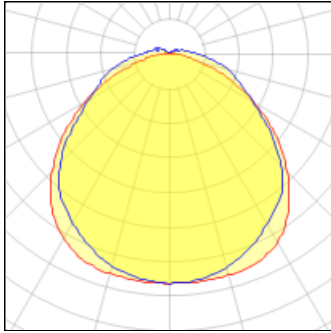

Product data sheet

ATX FELED LINEAR 5K LUMEN NEMA TYPE V 5000 K CCT
 FELED5CBUSAD
 APPLETON (EMERSON EGS)

ATX FELED Series Nonmetallic LED Explosionproof Luminaires Ceiling/ Pendant Mount 5000 K CCT/ 70 CRI Pendant/Ceiling Mount BU:-120-277 Vac, 50/60Hz, 170-300 Vdc, BD:-100-240 Vac 50/60 Hz 3/4" NPT Hub Clear polycarbonate cover Zone 1 and 2 Zone 21 & 22 Ex. II 2 GD IP 66 IK 10 Refer to catalog for additional options

Light output 1 (integrated)

Lamp type		CCT	5181 K
Nominal lamp power	50.46 W	CRI	70
Total flux	5290 lm	LOR	100%
Luminous efficacy	105 lm/W	ULOR	4%
		Total power	50.46 W

Mounting mode

Pendant

Shape and measurements

Length: 8.54 in

Width: 54.33 in

Height: 5.71 in

Adjustability

Tiltable, Height adjustable

Electric

System power: 50.46 W

Appliance Class: II