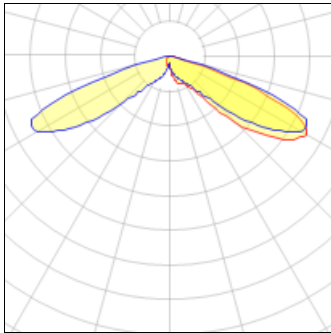

# Product data sheet

PMM MESA  
PMM-SA2B-730-U-T4W-HSS  
COOPER LIGHTING

IP  
47

Die-cast aluminum housing and door, Lumens packages ranging from 3,000 - 29,000 lumens, Choice of 13 high-efficiency, patented AccuLED Optics™, Base casting slip fits over a standard 3" O.D. tenon, Wall, single and dual-mount configurations available, 10kV/10vKA surge protection standard, LED fixture features a five-year warranty

## Light output 1 (integrated)

Lamp type	LED	CCT	3000 K
Nominal lamp power	85 W	CRI	70
Total flux	6839 lm	LOR	100%
Luminous efficacy	80 lm/W	Total power	85 W

## Shape and measurements

Height: 0.39 in

Diameter: 6.00 in