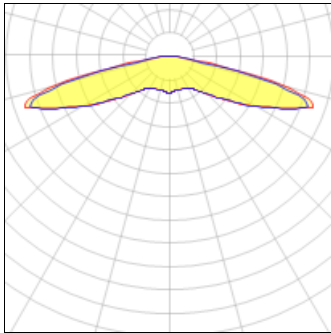

# Product data sheet

ARCH ARCHEON MEDIUM COBRAHEAD ROADWAY LUMINAIRE  
ARCH-M-AF48-160-D-U-5WQ  
COOPER LIGHTING

IP  
47

Die-cast aluminum construction; Single latch tool-less entry, Replaces up to 400W equivalent HID; -40°C to 40°C operating range, Pole-mounted; Optional arm and offset adjustable arm mounting, 120-277V 50/60Hz, 347V 60Hz or 480V 60Hz operation; IP66 rated, Lumens: 5,800 to 23,000; 13 lumen packages; Up to 175 lm/W, 4000K standard, optional 2700K, 3000K, 5000K CCT; CRI: 70 standard, 5 high-efficiency, patented AccuLED optical distributions, Two levels of 10kV surge protection available, Greater than 98% lumen maintenance after 60,000 hours at 40°C

## Light output 1 (integrated)

Lamp type	LED	CCT	4000 K
Nominal lamp power	161 W	CRI	70
Total flux	19481 lm	LOR	100%
Luminous efficacy	121 lm/W	Total power	161 W

## Shape and measurements

Length: 9.00 in

Width: 12.00 in

Height: 0.39 in