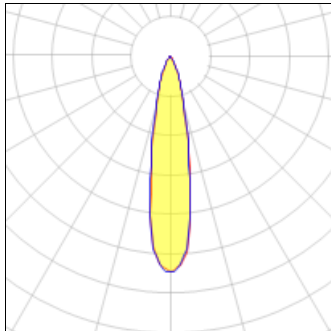

Product data sheet

NFFLD NIGHT FALCON
NFFLD-C25-D-UNV-33-7050
COOPER LIGHTING

IP
47

Die-cast aluminum housing, driver compartment and driver door, Replaces up to 400W equivalent metal halide, 4 Lumen Packages, Nominal 10,500 lumens to 24,000 lumens, 6H x 6V NEMA Wide Distribution, 3H x 3V spot distribution, Standard 4000K CCT, minimum 70 CRI, 120-277V 50/60Hz, 347V 60Hz or 480V 60Hz, Operation temperature range of -40°C to 40°C, 0-10V dimming available

Light output 1 (integrated)

Lamp type	LED	CCT	5000 K
Nominal lamp power	93.2 W	CRI	72
Total flux	10235 lm	LOR	100%
Luminous efficacy	110 lm/W	Total power	93.2 W

Mounting mode

Ceiling mounted, Pendant

Shape and measurements

Length: 7.99 in

Width: 15.96 in

Height: 0.39 in

Adjustability

Fixed

Electric

System power: 93.2 W

Protection