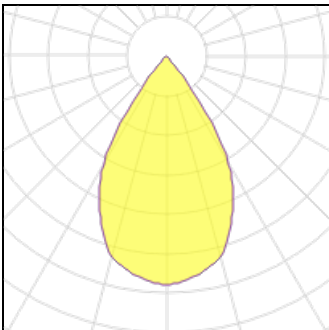

<b>1 x LED</b>			
Nominal lamp power	32.8 W	LOR	100%
Lamp flux	3410 lm	Total flux	3410 lm
Luminous efficacy	104 lm/W	Total power	32.8 W
CCT	3000 K		
CRI	80		

**Light output 2**

<b>1 x LED</b>			
Nominal lamp power	15.9 W	LOR	100%
Lamp flux	1890 lm	Total flux	1890 lm
Luminous efficacy	119 lm/W	Total power	15.9 W
CCT	3000 K		
CRI	80		

**1 x LED**

Nominal lamp power	32.8 W	LOR	100%
Lamp flux	3410 lm	Total flux	3410 lm
Luminous efficacy	104 lm/W	Total power	32.8 W
CCT	3000 K		
CRI	80		

**1 x LED**

Nominal lamp power	35.1 W	LOR	100%
Lamp flux	3580 lm	Total flux	3580 lm
Luminous efficacy	102 lm/W	Total power	35.1 W
CCT	3000 K		
CRI	80		

**1 x LED**

Nominal lamp power	37.4 W	LOR	100%
Lamp flux	3740 lm	Total flux	3740 lm
Luminous efficacy	100 lm/W	Total power	37.4 W
CCT	3000 K		
CRI	80		

**1 x LED**

Nominal lamp power	39.6 W	LOR	100%
Lamp flux	3910 lm	Total flux	3910 lm
Luminous efficacy	99 lm/W	Total power	39.6 W
CCT	3000 K		
CRI	80		