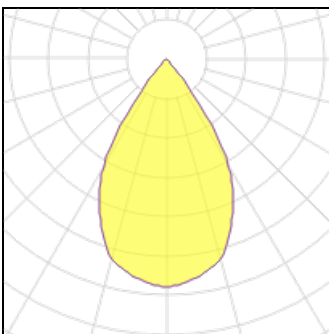

**1 x LED**

Nominal lamp power	28.4 W	LOR	100%
Lamp flux	3060 lm	Total flux	3060 lm
Luminous efficacy	108 lm/W	Total power	28.4 W
CCT	3000 K		
CRI	80		

<b>1 x LED</b>			
Nominal lamp power	20.1 W	LOR	100%
Lamp flux	2280 lm	Total flux	2280 lm
Luminous efficacy	113 lm/W	Total power	20.1 W
CCT	3000 K		
CRI	80		

<b>1 x LED</b>			
Nominal lamp power	9.6 W	LOR	100%
Lamp flux	1230 lm	Total flux	1230 lm
Luminous efficacy	128 lm/W	Total power	9.6 W
CCT	3000 K		
CRI	80		

<b>1 x LED</b>			
Nominal lamp power	30.6 W	LOR	100%
Lamp flux	3230 lm	Total flux	3230 lm
Luminous efficacy	106 lm/W	Total power	30.6 W
CCT	3000 K		
CRI	80		

<b>1 x LED</b>			
Nominal lamp power	32.8 W	LOR	100%
Lamp flux	3410 lm	Total flux	3410 lm
Luminous efficacy	104 lm/W	Total power	32.8 W
CCT	3000 K		
CRI	80		

**Light output 2**

<b>1 x LED</b>			
Nominal lamp power	15.9 W	LOR	100%
Lamp flux	1890 lm	Total flux	1890 lm
Luminous efficacy	119 lm/W	Total power	15.9 W
CCT	3000 K		
CRI	80		