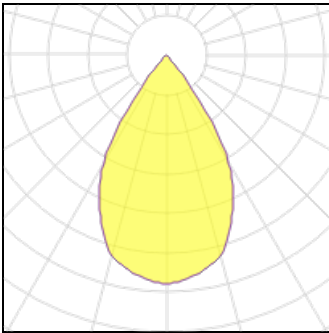

<b>1 x LED</b>			
Nominal lamp power	9.6 W	LOR	100%
Lamp flux	1230 lm	Total flux	1230 lm
Luminous efficacy	128 lm/W	Total power	9.6 W
CCT	3000 K		
CRI	80		

<b>1 x LED</b>			
Nominal lamp power	30.6 W	LOR	100%
Lamp flux	3230 lm	Total flux	3230 lm
Luminous efficacy	106 lm/W	Total power	30.6 W
CCT	3000 K		
CRI	80		

<b>1 x LED</b>			
Nominal lamp power	32.8 W	LOR	100%
Lamp flux	3410 lm	Total flux	3410 lm
Luminous efficacy	104 lm/W	Total power	32.8 W
CCT	3000 K		
CRI	80		

**Light output 2**

<b>1 x LED</b>			
Nominal lamp power	15.9 W	LOR	100%
Lamp flux	1890 lm	Total flux	1890 lm
Luminous efficacy	119 lm/W	Total power	15.9 W
CCT	3000 K		
CRI	80		

**1 x LED**

Nominal lamp power	32.8 W	LOR	100%
Lamp flux	3410 lm	Total flux	3410 lm
Luminous efficacy	104 lm/W	Total power	32.8 W
CCT	3000 K		
CRI	80		

**1 x LED**

Nominal lamp power	35.1 W	LOR	100%
Lamp flux	3580 lm	Total flux	3580 lm
Luminous efficacy	102 lm/W	Total power	35.1 W
CCT	3000 K		
CRI	80		