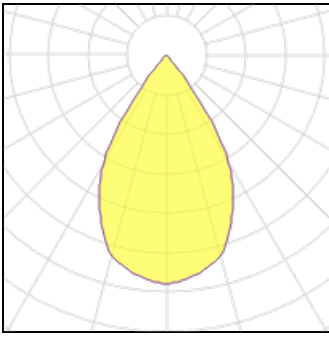

**1 x LED**

Nominal lamp power	28.4 W	LOR	100%
Lamp flux	3060 lm	Total flux	3060 lm
Luminous efficacy	108 lm/W	Total power	28.4 W
CCT	3000 K		
CRI	80		

<b>1 x LED</b>			
Nominal lamp power	20.1 W	LOR	100%
Lamp flux	2280 lm	Total flux	2280 lm
Luminous efficacy	113 lm/W	Total power	20.1 W
CCT	3000 K		
CRI	80		

<b>1 x LED</b>			
Nominal lamp power	9.6 W	LOR	100%
Lamp flux	1230 lm	Total flux	1230 lm
Luminous efficacy	128 lm/W	Total power	9.6 W
CCT	3000 K		
CRI	80		

<b>1 x LED</b>			
Nominal lamp power	30.6 W	LOR	100%
Lamp flux	3230 lm	Total flux	3230 lm
Luminous efficacy	106 lm/W	Total power	30.6 W
CCT	3000 K		
CRI	80		

<b>1 x LED</b>			
Nominal lamp power	32.8 W	LOR	100%
Lamp flux	3410 lm	Total flux	3410 lm
Luminous efficacy	104 lm/W	Total power	32.8 W
CCT	3000 K		
CRI	80		

**Light output 2**

<b>1 x LED</b>			
Nominal lamp power	15.9 W	LOR	100%
Lamp flux	1890 lm	Total flux	1890 lm
Luminous efficacy	119 lm/W	Total power	15.9 W
CCT	3000 K		
CRI	80		