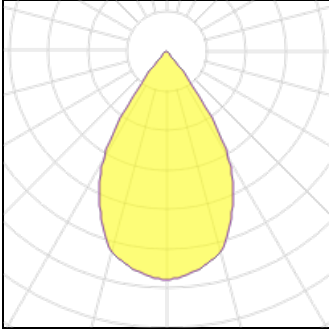

<b>1 x LED</b>			
Nominal lamp power	9.6 W	LOR	100%
Lamp flux	1230 lm	Total flux	1230 lm
Luminous efficacy	128 lm/W	Total power	9.6 W
CCT	3000 K		
CRI	80		

<b>1 x LED</b>			
Nominal lamp power	30.6 W	LOR	100%
Lamp flux	3230 lm	Total flux	3230 lm
Luminous efficacy	106 lm/W	Total power	30.6 W
CCT	3000 K		
CRI	80		

<b>1 x LED</b>			
Nominal lamp power	32.8 W	LOR	100%
Lamp flux	3410 lm	Total flux	3410 lm
Luminous efficacy	104 lm/W	Total power	32.8 W
CCT	3000 K		
CRI	80		

**Light output 2**

<b>1 x LED</b>			
Nominal lamp power	15.9 W	LOR	100%
Lamp flux	1890 lm	Total flux	1890 lm
Luminous efficacy	119 lm/W	Total power	15.9 W
CCT	3000 K		
CRI	80		

**1 x LED**

Nominal lamp power	32.8 W	LOR	100%
Lamp flux	3410 lm	Total flux	3410 lm
Luminous efficacy	104 lm/W	Total power	32.8 W
CCT	3000 K		
CRI	80		

**1 x LED**

Nominal lamp power	35.1 W	LOR	100%
Lamp flux	3580 lm	Total flux	3580 lm
Luminous efficacy	102 lm/W	Total power	35.1 W
CCT	3000 K		
CRI	80		