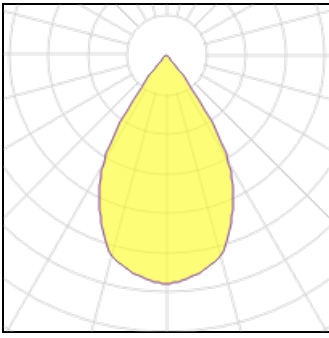

**1 x LED**

Nominal lamp power	30.6 W	LOR	100%
Lamp flux	3230 lm	Total flux	3230 lm
Luminous efficacy	106 lm/W	Total power	30.6 W
CCT	3000 K		
CRI	80		

**1 x LED**

Nominal lamp power	9.6 W	LOR	100%
Lamp flux	1230 lm	Total flux	1230 lm
Luminous efficacy	128 lm/W	Total power	9.6 W
CCT	3000 K		
CRI	80		

**1 x LED**

Nominal lamp power	13.8 W	LOR	100%
Lamp flux	1680 lm	Total flux	1680 lm
Luminous efficacy	122 lm/W	Total power	13.8 W
CCT	3000 K		
CRI	80		

**1 x LED**

Nominal lamp power	26.2 W	LOR	100%
Lamp flux	2870 lm	Total flux	2870 lm
Luminous efficacy	110 lm/W	Total power	26.2 W
CCT	3000 K		
CRI	80		