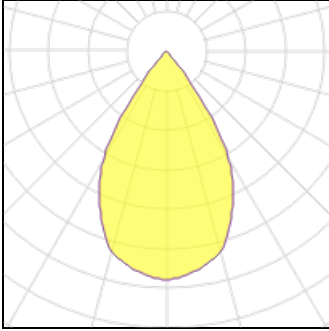

**1 x LED**

Nominal lamp power	44.5 W	LOR	100%
Lamp flux	4230 lm	Total flux	4230 lm
Luminous efficacy	95 lm/W	Total power	44.5 W
CCT	3000 K		
CRI	80		

**1 x LED**

Nominal lamp power	13.8 W	LOR	100%
Lamp flux	1680 lm	Total flux	1680 lm
Luminous efficacy	122 lm/W	Total power	13.8 W
CCT	3000 K		
CRI	80		

**1 x LED**

Nominal lamp power	15.9 W	LOR	100%
Lamp flux	1890 lm	Total flux	1890 lm
Luminous efficacy	119 lm/W	Total power	15.9 W
CCT	3000 K		
CRI	80		

**1 x LED**

Nominal lamp power	35.1 W	LOR	100%
Lamp flux	3580 lm	Total flux	3580 lm
Luminous efficacy	102 lm/W	Total power	35.1 W
CCT	3000 K		
CRI	80		

**1 x LED**

Nominal lamp power	18 W	LOR	100%
Lamp flux	2090 lm	Total flux	2090 lm
Luminous efficacy	116 lm/W	Total power	18 W
CCT	3000 K		
CRI	80		

**1 x LED**

Nominal lamp power	22.2 W	LOR	100%
Lamp flux	2460 lm	Total flux	2460 lm
Luminous efficacy	111 lm/W	Total power	22.2 W
CCT	3000 K		
CRI	80		