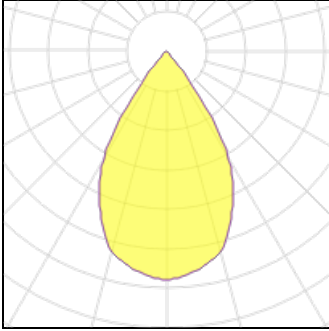

1 x LED

Nominal lamp power	20.1 W	LOR	100%
Lamp flux	2280 lm	Total flux	2280 lm
Luminous efficacy	113 lm/W	Total power	20.1 W
CCT	3000 K		
CRI	80