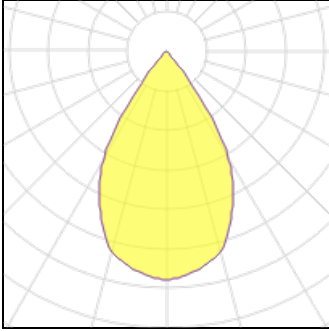

**1 x LED**

Nominal lamp power	18 W	LOR	100%
Lamp flux	2090 lm	Total flux	2090 lm
Luminous efficacy	116 lm/W	Total power	18 W
CCT	3000 K		
CRI	80		

**1 x LED**

Nominal lamp power	22.2 W	LOR	100%
Lamp flux	2460 lm	Total flux	2460 lm
Luminous efficacy	111 lm/W	Total power	22.2 W
CCT	3000 K		
CRI	80		

**1 x LED**

Nominal lamp power	24.5 W	LOR	100%
Lamp flux	2640 lm	Total flux	2640 lm
Luminous efficacy	108 lm/W	Total power	24.5 W
CCT	3000 K		
CRI	80		

**1 x LED**

Nominal lamp power	26.2 W	LOR	100%
Lamp flux	2870 lm	Total flux	2870 lm
Luminous efficacy	110 lm/W	Total power	26.2 W
CCT	3000 K		
CRI	80		

**1 x LED**

Nominal lamp power	28.4 W	LOR	100%
Lamp flux	3060 lm	Total flux	3060 lm
Luminous efficacy	108 lm/W	Total power	28.4 W
CCT	3000 K		
CRI	80		

<b>1 x LED</b>			
Nominal lamp power	20.1 W	LOR	100%
Lamp flux	2280 lm	Total flux	2280 lm
Luminous efficacy	113 lm/W	Total power	20.1 W
CCT	3000 K		
CRI	80		