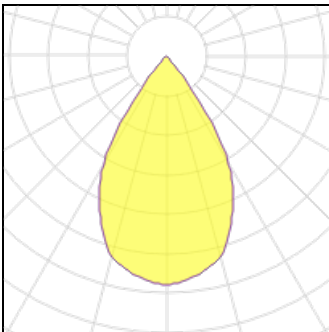

**1 x LED**

Nominal lamp power	24.5 W	LOR	100%
Lamp flux	2640 lm	Total flux	2640 lm
Luminous efficacy	108 lm/W	Total power	24.5 W
CCT	3000 K		
CRI	80		

**1 x LED**

Nominal lamp power	26.2 W	LOR	100%
Lamp flux	2870 lm	Total flux	2870 lm
Luminous efficacy	110 lm/W	Total power	26.2 W
CCT	3000 K		
CRI	80		

**1 x LED**

Nominal lamp power	28.4 W	LOR	100%
Lamp flux	3060 lm	Total flux	3060 lm
Luminous efficacy	108 lm/W	Total power	28.4 W
CCT	3000 K		
CRI	80		

<b>1 x LED</b>			
Nominal lamp power	20.1 W	LOR	100%
Lamp flux	2280 lm	Total flux	2280 lm
Luminous efficacy	113 lm/W	Total power	20.1 W
CCT	3000 K		
CRI	80		

<b>1 x LED</b>			
Nominal lamp power	9.6 W	LOR	100%
Lamp flux	1230 lm	Total flux	1230 lm
Luminous efficacy	128 lm/W	Total power	9.6 W
CCT	3000 K		
CRI	80		

<b>1 x LED</b>			
Nominal lamp power	30.6 W	LOR	100%
Lamp flux	3230 lm	Total flux	3230 lm
Luminous efficacy	106 lm/W	Total power	30.6 W
CCT	3000 K		
CRI	80		