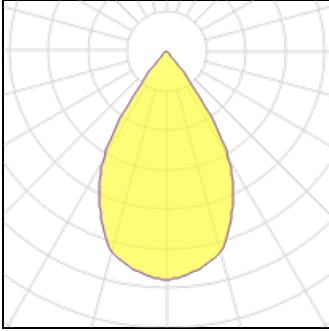

1 x LED

Nominal lamp power	30.6 W	LOR	100%
Lamp flux	3230 lm	Total flux	3230 lm
Luminous efficacy	106 lm/W	Total power	30.6 W
CCT	3000 K		
CRI	80