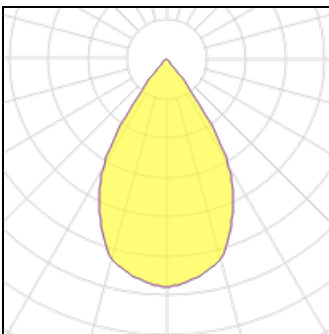

1 x LED

Nominal lamp power	11.8 W	LOR	100%
Lamp flux	1460 lm	Total flux	1460 lm
Luminous efficacy	124 lm/W	Total power	11.8 W
CCT	3000 K		
CRI	80