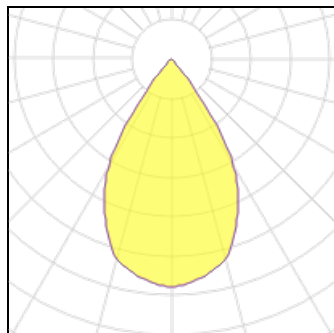

# Product data sheet

GATU 21-001W-20GJV/830, B  
 21-001W-20GJV/830  
 HALLA

21-001W-20GJV/830, B Luminaire recessed Material of luminaire: Colour of luminaire: Shape of luminaire: Angular Size: 350 x 185 x 120 mm  
 Type of installation: Recessed Distribution: Direct Optics type: Reflector Protection class: II Voltage: 220-240V

## Light output 1

1 x LED

Nominal lamp power	11.8 W	LOR	100%
Lamp flux	1460 lm	Total flux	1460 lm
Luminous efficacy	124 lm/W	Total power	11.8 W
CCT	3000 K		
CRI	80		

1 x LED

Nominal lamp power	37.4 W	LOR	100%
Lamp flux	3740 lm	Total flux	3740 lm
Luminous efficacy	100 lm/W	Total power	37.4 W
CCT	3000 K		
CRI	80		

1 x LED

Nominal lamp power	39.6 W	LOR	100%
Lamp flux	3910 lm	Total flux	3910 lm
Luminous efficacy	99 lm/W	Total power	39.6 W
CCT	3000 K		
CRI	80		

**1 x LED**

Nominal lamp power	42 W	LOR	100%
Lamp flux	4070 lm	Total flux	4070 lm
Luminous efficacy	97 lm/W	Total power	42 W
CCT	3000 K		
CRI	80		