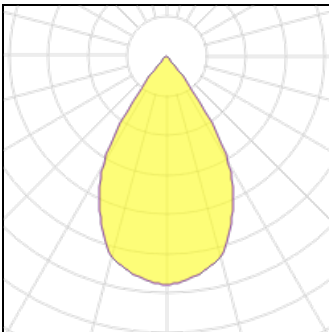

**1 x LED**

Nominal lamp power	15.9 W	LOR	100%
Lamp flux	1890 lm	Total flux	1890 lm
Luminous efficacy	119 lm/W	Total power	15.9 W
CCT	3000 K		
CRI	80		

**1 x LED**

Nominal lamp power	35.1 W	LOR	100%
Lamp flux	3580 lm	Total flux	3580 lm
Luminous efficacy	102 lm/W	Total power	35.1 W
CCT	3000 K		
CRI	80		

**1 x LED**

Nominal lamp power	18 W	LOR	100%
Lamp flux	2090 lm	Total flux	2090 lm
Luminous efficacy	116 lm/W	Total power	18 W
CCT	3000 K		
CRI	80		

**1 x LED**

Nominal lamp power	22.2 W	LOR	100%
Lamp flux	2460 lm	Total flux	2460 lm
Luminous efficacy	111 lm/W	Total power	22.2 W
CCT	3000 K		
CRI	80		

**1 x LED**

Nominal lamp power	24.5 W	LOR	100%
Lamp flux	2640 lm	Total flux	2640 lm
Luminous efficacy	108 lm/W	Total power	24.5 W
CCT	3000 K		
CRI	80		

**1 x LED**

Nominal lamp power	26.2 W	LOR	100%
Lamp flux	2870 lm	Total flux	2870 lm
Luminous efficacy	110 lm/W	Total power	26.2 W
CCT	3000 K		
CRI	80		