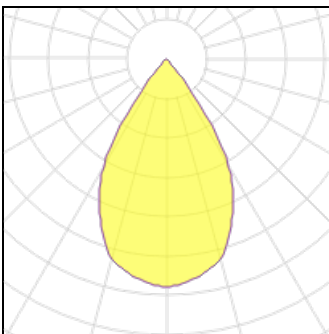

**1 x LED**

Nominal lamp power	30.6 W	LOR	100%
Lamp flux	3230 lm	Total flux	3230 lm
Luminous efficacy	106 lm/W	Total power	30.6 W
CCT	3000 K		
CRI	80		

**1 x LED**

Nominal lamp power	9.6 W	LOR	100%
Lamp flux	1230 lm	Total flux	1230 lm
Luminous efficacy	128 lm/W	Total power	9.6 W
CCT	3000 K		
CRI	80		

**1 x LED**

Nominal lamp power	13.8 W	LOR	100%
Lamp flux	1680 lm	Total flux	1680 lm
Luminous efficacy	122 lm/W	Total power	13.8 W
CCT	3000 K		
CRI	80		

**1 x LED**

Nominal lamp power	26.2 W	LOR	100%
Lamp flux	2870 lm	Total flux	2870 lm
Luminous efficacy	110 lm/W	Total power	26.2 W
CCT	3000 K		
CRI	80		