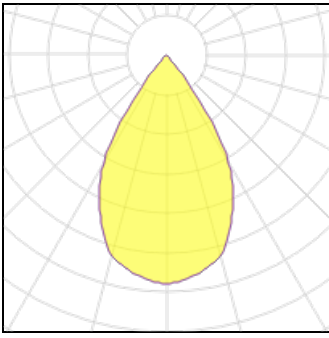

**1 x LED**

Nominal lamp power	18 W	LOR	100%
Lamp flux	2090 lm	Total flux	2090 lm
Luminous efficacy	116 lm/W	Total power	18 W
CCT	3000 K		
CRI	80		

**1 x LED**

Nominal lamp power	22.2 W	LOR	100%
Lamp flux	2460 lm	Total flux	2460 lm
Luminous efficacy	111 lm/W	Total power	22.2 W
CCT	3000 K		
CRI	80		

**1 x LED**

Nominal lamp power	24.5 W	LOR	100%
Lamp flux	2640 lm	Total flux	2640 lm
Luminous efficacy	108 lm/W	Total power	24.5 W
CCT	3000 K		
CRI	80		

**1 x LED**

Nominal lamp power	26.2 W	LOR	100%
Lamp flux	2870 lm	Total flux	2870 lm
Luminous efficacy	110 lm/W	Total power	26.2 W
CCT	3000 K		
CRI	80		

**1 x LED**

Nominal lamp power	28.4 W	LOR	100%
Lamp flux	3060 lm	Total flux	3060 lm
Luminous efficacy	108 lm/W	Total power	28.4 W
CCT	3000 K		
CRI	80		

<b>1 x LED</b>			
Nominal lamp power	20.1 W	LOR	100%
Lamp flux	2280 lm	Total flux	2280 lm
Luminous efficacy	113 lm/W	Total power	20.1 W
CCT	3000 K		
CRI	80		