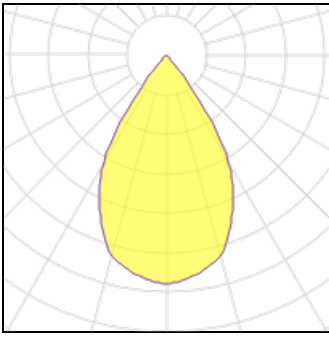

1 x LED

Nominal lamp power	28.4 W
Lamp flux	3060 lm
Luminous efficacy	108 lm/W
CCT	3000 K
CRI	80

LOR	100%
Total flux	3060 lm
Total power	28.4 W

Mounting mode

Ceiling recessed

Shape and measurements

Length: 13.78 in

Width: 7.28 in

Height: 4.53 in

Adjustability

Tiltable

Electric

System power: 19.2-89 W

Appliance Class: II

Protection

IP: 20