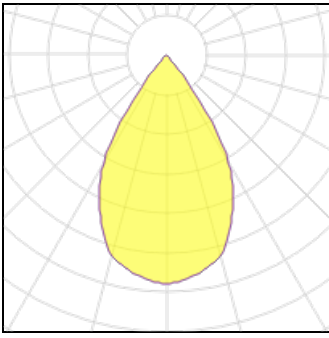

1 x LED

Nominal lamp power	44.5 W	LOR	100%
Lamp flux	4230 lm	Total flux	4230 lm
Luminous efficacy	95 lm/W	Total power	44.5 W
CCT	3000 K		
CRI	80