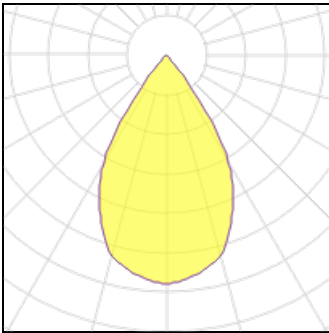

# Product data sheet

GATU 21-001W-20GJV/830, B  
 21-001W-20GJV/830  
 HALLA

21-001W-20GJV/830, B Luminaire recessed Material of luminaire: Colour of luminaire: Shape of luminaire: Angular Size: 350 x 185 x 120 mm  
 Type of installation: Recessed Distribution: Direct Optics type: Reflector Protection class: II Voltage: 220-240V

## Light output 1

1 x LED

Nominal lamp power	11.8 W	LOR	100%
Lamp flux	1460 lm	Total flux	1460 lm
Luminous efficacy	124 lm/W	Total power	11.8 W
CCT	3000 K		
CRI	80		

1 x LED

Nominal lamp power	37.4 W	LOR	100%
Lamp flux	3740 lm	Total flux	3740 lm
Luminous efficacy	100 lm/W	Total power	37.4 W
CCT	3000 K		
CRI	80		

1 x LED

Nominal lamp power	39.6 W	LOR	100%
Lamp flux	3910 lm	Total flux	3910 lm
Luminous efficacy	99 lm/W	Total power	39.6 W
CCT	3000 K		
CRI	80		

**1 x LED**

Nominal lamp power	42 W	LOR	100%
Lamp flux	4070 lm	Total flux	4070 lm
Luminous efficacy	97 lm/W	Total power	42 W
CCT	3000 K		
CRI	80		

**1 x LED**

Nominal lamp power	44.5 W	LOR	100%
Lamp flux	4230 lm	Total flux	4230 lm
Luminous efficacy	95 lm/W	Total power	44.5 W
CCT	3000 K		
CRI	80		

**1 x LED**

Nominal lamp power	13.8 W	LOR	100%
Lamp flux	1680 lm	Total flux	1680 lm
Luminous efficacy	122 lm/W	Total power	13.8 W
CCT	3000 K		
CRI	80		