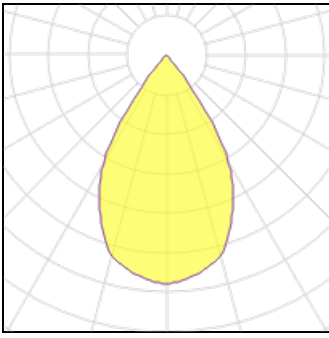

# Product data sheet

GATU 21-001W-20GJV/830, B  
 21-001W-20GJV/830  
 HALLA

21-001W-20GJV/830, B Luminaire recessed Material of luminaire: Colour of luminaire: Shape of luminaire: Angular Size: 350 x 185 x 120 mm  
 Type of installation: Recessed Distribution: Direct Optics type: Reflector Protection class: II Voltage: 220-240V

## Light output 1

1 x LED

Nominal lamp power	11.8 W	LOR	100%
Lamp flux	1460 lm	Total flux	1460 lm
Luminous efficacy	124 lm/W	Total power	11.8 W
CCT	3000 K		
CRI	80		

1 x LED

Nominal lamp power	37.4 W	LOR	100%
Lamp flux	3740 lm	Total flux	3740 lm
Luminous efficacy	100 lm/W	Total power	37.4 W
CCT	3000 K		
CRI	80		

1 x LED

Nominal lamp power	39.6 W	LOR	100%
Lamp flux	3910 lm	Total flux	3910 lm
Luminous efficacy	99 lm/W	Total power	39.6 W
CCT	3000 K		
CRI	80		

**1 x LED**

Nominal lamp power	42 W	LOR	100%
Lamp flux	4070 lm	Total flux	4070 lm
Luminous efficacy	97 lm/W	Total power	42 W
CCT	3000 K		
CRI	80		