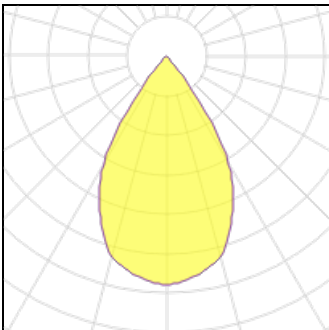

# Product data sheet

GATU 21-001W-20GJV/830, B  
 21-001W-20GJV/830  
 HALLA

21-001W-20GJV/830, B Luminaire recessed Material of luminaire: Colour of luminaire: Shape of luminaire: Angular Size: 350 x 185 x 120 mm  
 Type of installation: Recessed Distribution: Direct Optics type: Reflector Protection class: II Voltage: 220-240V

## Light output 1

1 x LED

Nominal lamp power	11.8 W	LOR	100%
Lamp flux	1460 lm	Total flux	1460 lm
Luminous efficacy	124 lm/W	Total power	11.8 W
CCT	3000 K		
CRI	80		

1 x LED

Nominal lamp power	37.4 W	LOR	100%
Lamp flux	3740 lm	Total flux	3740 lm
Luminous efficacy	100 lm/W	Total power	37.4 W
CCT	3000 K		
CRI	80		

1 x LED

Nominal lamp power	39.6 W	LOR	100%
Lamp flux	3910 lm	Total flux	3910 lm
Luminous efficacy	99 lm/W	Total power	39.6 W
CCT	3000 K		
CRI	80		

**1 x LED**

Nominal lamp power	42 W	LOR	100%
Lamp flux	4070 lm	Total flux	4070 lm
Luminous efficacy	97 lm/W	Total power	42 W
CCT	3000 K		
CRI	80		

**1 x LED**

Nominal lamp power	44.5 W	LOR	100%
Lamp flux	4230 lm	Total flux	4230 lm
Luminous efficacy	95 lm/W	Total power	44.5 W
CCT	3000 K		
CRI	80		

**1 x LED**

Nominal lamp power	13.8 W	LOR	100%
Lamp flux	1680 lm	Total flux	1680 lm
Luminous efficacy	122 lm/W	Total power	13.8 W
CCT	3000 K		
CRI	80		