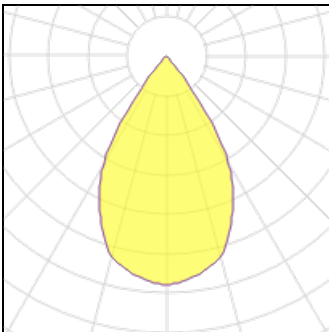

**1 x LED**

Nominal lamp power	37.4 W	LOR	100%
Lamp flux	3740 lm	Total flux	3740 lm
Luminous efficacy	100 lm/W	Total power	37.4 W
CCT	3000 K		
CRI	80		

**1 x LED**

Nominal lamp power	39.6 W	LOR	100%
Lamp flux	3910 lm	Total flux	3910 lm
Luminous efficacy	99 lm/W	Total power	39.6 W
CCT	3000 K		
CRI	80		

**1 x LED**

Nominal lamp power	42 W	LOR	100%
Lamp flux	4070 lm	Total flux	4070 lm
Luminous efficacy	97 lm/W	Total power	42 W
CCT	3000 K		
CRI	80		

**1 x LED**

Nominal lamp power	44.5 W	LOR	100%
Lamp flux	4230 lm	Total flux	4230 lm
Luminous efficacy	95 lm/W	Total power	44.5 W
CCT	3000 K		
CRI	80		

**1 x LED**

Nominal lamp power	30.6 W	LOR	100%
Lamp flux	3230 lm	Total flux	3230 lm
Luminous efficacy	106 lm/W	Total power	30.6 W
CCT	3000 K		
CRI	80		

**1 x LED**

Nominal lamp power	9.6 W	LOR	100%
Lamp flux	1230 lm	Total flux	1230 lm
Luminous efficacy	128 lm/W	Total power	9.6 W
CCT	3000 K		
CRI	80		