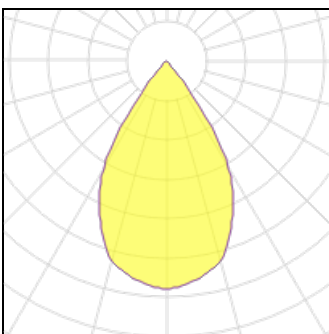

1 x LED

Nominal lamp power	39.6 W	LOR	100%
Lamp flux	3910 lm	Total flux	3910 lm
Luminous efficacy	99 lm/W	Total power	39.6 W
CCT	3000 K		
CRI	80		

**1 x LED**

Nominal lamp power	42 W	LOR	100%
Lamp flux	4070 lm	Total flux	4070 lm
Luminous efficacy	97 lm/W	Total power	42 W
CCT	3000 K		
CRI	80		

**1 x LED**

Nominal lamp power	44.5 W	LOR	100%
Lamp flux	4230 lm	Total flux	4230 lm
Luminous efficacy	95 lm/W	Total power	44.5 W
CCT	3000 K		
CRI	80		

**1 x LED**

Nominal lamp power	13.8 W	LOR	100%
Lamp flux	1680 lm	Total flux	1680 lm
Luminous efficacy	122 lm/W	Total power	13.8 W
CCT	3000 K		
CRI	80		

**1 x LED**

Nominal lamp power	15.9 W	LOR	100%
Lamp flux	1890 lm	Total flux	1890 lm
Luminous efficacy	119 lm/W	Total power	15.9 W
CCT	3000 K		
CRI	80		

**1 x LED**

Nominal lamp power	35.1 W	LOR	100%
Lamp flux	3580 lm	Total flux	3580 lm
Luminous efficacy	102 lm/W	Total power	35.1 W
CCT	3000 K		
CRI	80		