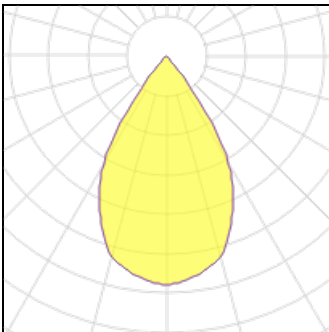

1 x LED

Nominal lamp power	24.5 W	LOR	100%
Lamp flux	2640 lm	Total flux	2640 lm
Luminous efficacy	108 lm/W	Total power	24.5 W
CCT	3000 K		
CRI	80