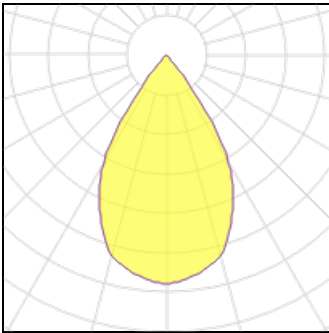

**1 x LED**

Nominal lamp power	24.5 W	LOR	100%
Lamp flux	2640 lm	Total flux	2640 lm
Luminous efficacy	108 lm/W	Total power	24.5 W
CCT	3000 K		
CRI	80		

**1 x LED**

Nominal lamp power	26.2 W	LOR	100%
Lamp flux	2870 lm	Total flux	2870 lm
Luminous efficacy	110 lm/W	Total power	26.2 W
CCT	3000 K		
CRI	80		

**1 x LED**

Nominal lamp power	28.4 W	LOR	100%
Lamp flux	3060 lm	Total flux	3060 lm
Luminous efficacy	108 lm/W	Total power	28.4 W
CCT	3000 K		
CRI	80		

<b>1 x LED</b>			
Nominal lamp power	20.1 W	LOR	100%
Lamp flux	2280 lm	Total flux	2280 lm
Luminous efficacy	113 lm/W	Total power	20.1 W
CCT	3000 K		
CRI	80		

<b>1 x LED</b>			
Nominal lamp power	9.6 W	LOR	100%
Lamp flux	1230 lm	Total flux	1230 lm
Luminous efficacy	128 lm/W	Total power	9.6 W
CCT	3000 K		
CRI	80		

<b>1 x LED</b>			
Nominal lamp power	30.6 W	LOR	100%
Lamp flux	3230 lm	Total flux	3230 lm
Luminous efficacy	106 lm/W	Total power	30.6 W
CCT	3000 K		
CRI	80		