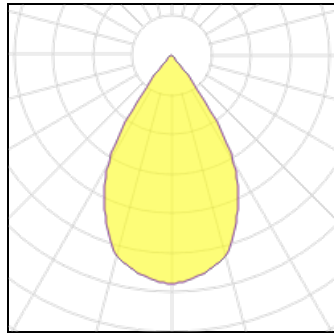

# Product data sheet

GATU 21-001W-20GJV/830, B  
 21-001W-20GJV/830  
 HALLA

21-001W-20GJV/830, B Luminaire recessed Material of luminaire: Colour of luminaire: Shape of luminaire: Angular Size: 350 x 185 x 120 mm  
 Type of installation: Recessed Distribution: Direct Optics type: Reflector Protection class: II Voltage: 220-240V

## Light output 1

1 x LED

Nominal lamp power	11.8 W	LOR	100%
Lamp flux	1460 lm	Total flux	1460 lm
Luminous efficacy	124 lm/W	Total power	11.8 W
CCT	3000 K		
CRI	80		

1 x LED

Nominal lamp power	37.4 W	LOR	100%
Lamp flux	3740 lm	Total flux	3740 lm
Luminous efficacy	100 lm/W	Total power	37.4 W
CCT	3000 K		
CRI	80		