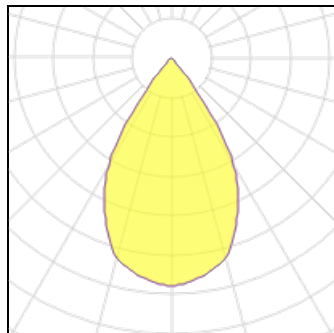

# Product data sheet

GATU 21-001W-20GJV/830, B  
 21-001W-20GJV/830  
 HALLA

21-001W-20GJV/830, B Luminaire recessed Material of luminaire: Colour of luminaire: Shape of luminaire: Angular Size: 350 x 185 x 120 mm  
 Type of installation: Recessed Distribution: Direct Optics type: Reflector Protection class: II Voltage: 220-240V

## Light output 1

1 x LED

Nominal lamp power	11.8 W	LOR	100%
Lamp flux	1460 lm	Total flux	1460 lm
Luminous efficacy	124 lm/W	Total power	11.8 W
CCT	3000 K		
CRI	80		

1 x LED

Nominal lamp power	37.4 W	LOR	100%
Lamp flux	3740 lm	Total flux	3740 lm
Luminous efficacy	100 lm/W	Total power	37.4 W
CCT	3000 K		
CRI	80		