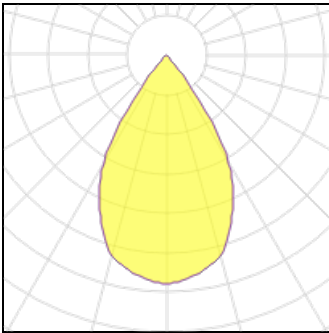

**1 x LED**

Nominal lamp power	30.6 W	LOR	100%
Lamp flux	3230 lm	Total flux	3230 lm
Luminous efficacy	106 lm/W	Total power	30.6 W
CCT	3000 K		
CRI	80		

**1 x LED**

Nominal lamp power	9.6 W	LOR	100%
Lamp flux	1230 lm	Total flux	1230 lm
Luminous efficacy	128 lm/W	Total power	9.6 W
CCT	3000 K		
CRI	80		

**1 x LED**

Nominal lamp power	13.8 W	LOR	100%
Lamp flux	1680 lm	Total flux	1680 lm
Luminous efficacy	122 lm/W	Total power	13.8 W
CCT	3000 K		
CRI	80		

**1 x LED**

Nominal lamp power	26.2 W	LOR	100%
Lamp flux	2870 lm	Total flux	2870 lm
Luminous efficacy	110 lm/W	Total power	26.2 W
CCT	3000 K		
CRI	80		

**1 x LED**

Nominal lamp power	18 W	LOR	100%
Lamp flux	2090 lm	Total flux	2090 lm
Luminous efficacy	116 lm/W	Total power	18 W
CCT	3000 K		
CRI	80		

**1 x LED**

Nominal lamp power	20.1 W	LOR	100%
Lamp flux	2280 lm	Total flux	2280 lm
Luminous efficacy	113 lm/W	Total power	20.1 W
CCT	3000 K		
CRI	80		