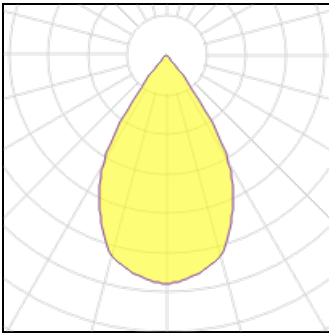

**1 x LED**

Nominal lamp power	44.5 W	LOR	100%
Lamp flux	4230 lm	Total flux	4230 lm
Luminous efficacy	95 lm/W	Total power	44.5 W
CCT	3000 K		
CRI	80		

**1 x LED**

Nominal lamp power	13.8 W	LOR	100%
Lamp flux	1680 lm	Total flux	1680 lm
Luminous efficacy	122 lm/W	Total power	13.8 W
CCT	3000 K		
CRI	80		

**1 x LED**

Nominal lamp power	15.9 W	LOR	100%
Lamp flux	1890 lm	Total flux	1890 lm
Luminous efficacy	119 lm/W	Total power	15.9 W
CCT	3000 K		
CRI	80		

**1 x LED**

Nominal lamp power	35.1 W	LOR	100%
Lamp flux	3580 lm	Total flux	3580 lm
Luminous efficacy	102 lm/W	Total power	35.1 W
CCT	3000 K		
CRI	80		

**1 x LED**

Nominal lamp power	18 W	LOR	100%
Lamp flux	2090 lm	Total flux	2090 lm
Luminous efficacy	116 lm/W	Total power	18 W
CCT	3000 K		
CRI	80		

**1 x LED**

Nominal lamp power	22.2 W	LOR	100%
Lamp flux	2460 lm	Total flux	2460 lm
Luminous efficacy	111 lm/W	Total power	22.2 W
CCT	3000 K		
CRI	80		