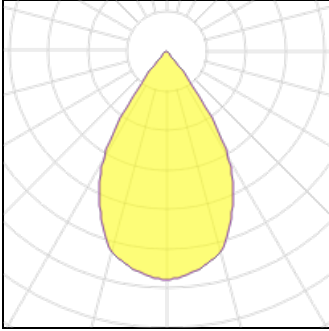

# Product data sheet

GATU 21-001W-20GJV/830, B  
 21-001W-20GJV/830  
 HALLA

21-001W-20GJV/830, B Luminaire recessed Material of luminaire: Colour of luminaire: Shape of luminaire: Angular Size: 350 x 185 x 120 mm  
 Type of installation: Recessed Distribution: Direct Optics type: Reflector Protection class: II Voltage: 220-240V

## Light output 1

1 x LED

Nominal lamp power	11.8 W	LOR	100%
Lamp flux	1460 lm	Total flux	1460 lm
Luminous efficacy	124 lm/W	Total power	11.8 W
CCT	3000 K		
CRI	80		

1 x LED

Nominal lamp power	37.4 W	LOR	100%
Lamp flux	3740 lm	Total flux	3740 lm
Luminous efficacy	100 lm/W	Total power	37.4 W
CCT	3000 K		
CRI	80		

1 x LED

Nominal lamp power	39.6 W	LOR	100%
Lamp flux	3910 lm	Total flux	3910 lm
Luminous efficacy	99 lm/W	Total power	39.6 W
CCT	3000 K		
CRI	80		

**1 x LED**

Nominal lamp power	42 W	LOR	100%
Lamp flux	4070 lm	Total flux	4070 lm
Luminous efficacy	97 lm/W	Total power	42 W
CCT	3000 K		
CRI	80		