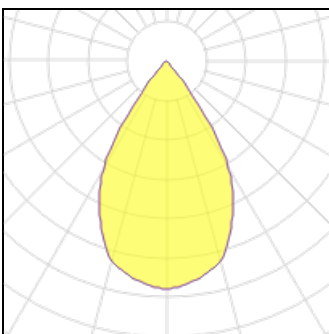

<b>1 x LED</b>			
Nominal lamp power	32.8 W	LOR	100%
Lamp flux	3410 lm	Total flux	3410 lm
Luminous efficacy	104 lm/W	Total power	32.8 W
CCT	3000 K		
CRI	80		

**Light output 2**

<b>1 x LED</b>			
Nominal lamp power	15.9 W	LOR	100%
Lamp flux	1890 lm	Total flux	1890 lm
Luminous efficacy	119 lm/W	Total power	15.9 W
CCT	3000 K		
CRI	80		

**1 x LED**

Nominal lamp power	32.8 W	LOR	100%
Lamp flux	3410 lm	Total flux	3410 lm
Luminous efficacy	104 lm/W	Total power	32.8 W
CCT	3000 K		
CRI	80		

**1 x LED**

Nominal lamp power	35.1 W	LOR	100%
Lamp flux	3580 lm	Total flux	3580 lm
Luminous efficacy	102 lm/W	Total power	35.1 W
CCT	3000 K		
CRI	80		

**1 x LED**

Nominal lamp power	37.4 W	LOR	100%
Lamp flux	3740 lm	Total flux	3740 lm
Luminous efficacy	100 lm/W	Total power	37.4 W
CCT	3000 K		
CRI	80		

**1 x LED**

Nominal lamp power	39.6 W	LOR	100%
Lamp flux	3910 lm	Total flux	3910 lm
Luminous efficacy	99 lm/W	Total power	39.6 W
CCT	3000 K		
CRI	80		