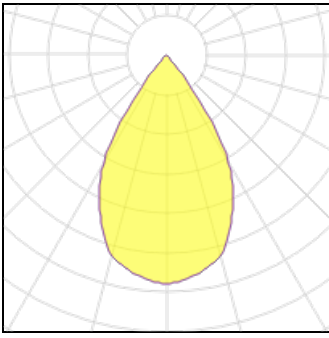

1 x LED

Nominal lamp power	39.6 W	LOR	100%
Lamp flux	3910 lm	Total flux	3910 lm
Luminous efficacy	99 lm/W	Total power	39.6 W
CCT	3000 K		
CRI	80		

**1 x LED**

Nominal lamp power	42 W	LOR	100%
Lamp flux	4070 lm	Total flux	4070 lm
Luminous efficacy	97 lm/W	Total power	42 W
CCT	3000 K		
CRI	80		

**1 x LED**

Nominal lamp power	44.5 W	LOR	100%
Lamp flux	4230 lm	Total flux	4230 lm
Luminous efficacy	95 lm/W	Total power	44.5 W
CCT	3000 K		
CRI	80		

**1 x LED**

Nominal lamp power	13.8 W	LOR	100%
Lamp flux	1680 lm	Total flux	1680 lm
Luminous efficacy	122 lm/W	Total power	13.8 W
CCT	3000 K		
CRI	80		

**1 x LED**

Nominal lamp power	15.9 W	LOR	100%
Lamp flux	1890 lm	Total flux	1890 lm
Luminous efficacy	119 lm/W	Total power	15.9 W
CCT	3000 K		
CRI	80		

**1 x LED**

Nominal lamp power	35.1 W	LOR	100%
Lamp flux	3580 lm	Total flux	3580 lm
Luminous efficacy	102 lm/W	Total power	35.1 W
CCT	3000 K		
CRI	80		