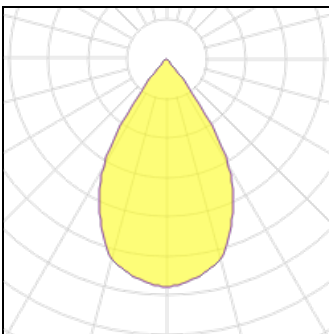

**1 x LED**

Nominal lamp power	15.9 W	LOR	100%
Lamp flux	1890 lm	Total flux	1890 lm
Luminous efficacy	119 lm/W	Total power	15.9 W
CCT	3000 K		
CRI	80		

**1 x LED**

Nominal lamp power	35.1 W	LOR	100%
Lamp flux	3580 lm	Total flux	3580 lm
Luminous efficacy	102 lm/W	Total power	35.1 W
CCT	3000 K		
CRI	80		

**1 x LED**

Nominal lamp power	18 W	LOR	100%
Lamp flux	2090 lm	Total flux	2090 lm
Luminous efficacy	116 lm/W	Total power	18 W
CCT	3000 K		
CRI	80		

**1 x LED**

Nominal lamp power	22.2 W	LOR	100%
Lamp flux	2460 lm	Total flux	2460 lm
Luminous efficacy	111 lm/W	Total power	22.2 W
CCT	3000 K		
CRI	80		

**1 x LED**

Nominal lamp power	24.5 W	LOR	100%
Lamp flux	2640 lm	Total flux	2640 lm
Luminous efficacy	108 lm/W	Total power	24.5 W
CCT	3000 K		
CRI	80		

**1 x LED**

Nominal lamp power	26.2 W	LOR	100%
Lamp flux	2870 lm	Total flux	2870 lm
Luminous efficacy	110 lm/W	Total power	26.2 W
CCT	3000 K		
CRI	80		