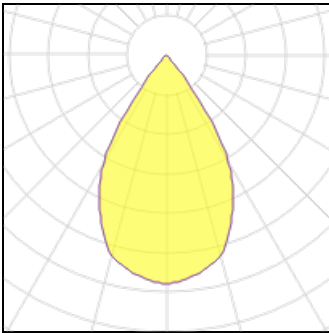

**1 x LED**

Nominal lamp power	37.4 W	LOR	100%
Lamp flux	3740 lm	Total flux	3740 lm
Luminous efficacy	100 lm/W	Total power	37.4 W
CCT	3000 K		
CRI	80		

**1 x LED**

Nominal lamp power	39.6 W	LOR	100%
Lamp flux	3910 lm	Total flux	3910 lm
Luminous efficacy	99 lm/W	Total power	39.6 W
CCT	3000 K		
CRI	80		

**1 x LED**

Nominal lamp power	42 W	LOR	100%
Lamp flux	4070 lm	Total flux	4070 lm
Luminous efficacy	97 lm/W	Total power	42 W
CCT	3000 K		
CRI	80		

**1 x LED**

Nominal lamp power	44.5 W	LOR	100%
Lamp flux	4230 lm	Total flux	4230 lm
Luminous efficacy	95 lm/W	Total power	44.5 W
CCT	3000 K		
CRI	80		

**1 x LED**

Nominal lamp power	30.6 W	LOR	100%
Lamp flux	3230 lm	Total flux	3230 lm
Luminous efficacy	106 lm/W	Total power	30.6 W
CCT	3000 K		
CRI	80		

**1 x LED**

Nominal lamp power	9.6 W	LOR	100%
Lamp flux	1230 lm	Total flux	1230 lm
Luminous efficacy	128 lm/W	Total power	9.6 W
CCT	3000 K		
CRI	80		