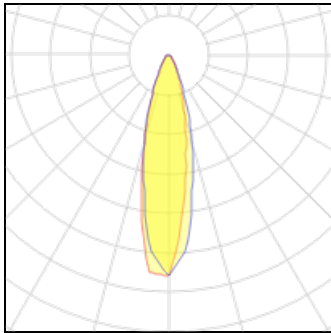

Product data sheet

FLOOD LIGHT

ERS3774SA_1 RB589S_1

ENDO

IP
65

Light output 1

1 x LED

Nominal lamp power	61.6 W	LOR	86%
Lamp flux	7561 lm	Total flux	6507 lm
Luminous efficacy	123 lm/W	Total power	61.6 W
CCT	5000 K		
CRI	85		

Mounting mode

Wall mounted

Shape and measurements

Length: 9.53 in

Width: 8.11 in

Height: 1.50 in

Adjustability

Free