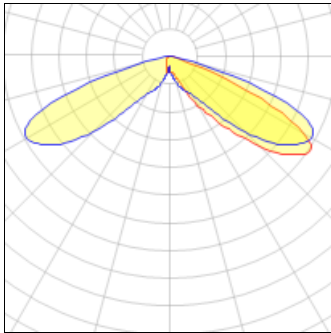

Product data sheet

PMM MESA
PMM-SA1D-760-U-T3-HSS
COOPER LIGHTING

IP
47

Die-cast aluminum housing and door, Lumens packages ranging from 3,000 - 29,000 lumens, Choice of 13 high-efficiency, patented AccuLED Optics™, Base casting slip fits over a standard 3" O.D. tenon, Wall, single and dual-mount configurations available, 10kV/10vKA surge protection standard, LED fixture features a five-year warranty

Light output 1 (integrated)

Lamp type	LED	CCT	5700 K
Nominal lamp power	67 W	CRI	70
Total flux	5064 lm	LOR	100%
Luminous efficacy	76 lm/W	Total power	67 W

Mounting mode

Wall mounted

Shape and measurements

Height: 0.39 in

Diameter: 6.00 in

Adjustability

Fixed

Electric

System power: 67 W

Protection

IP: 47