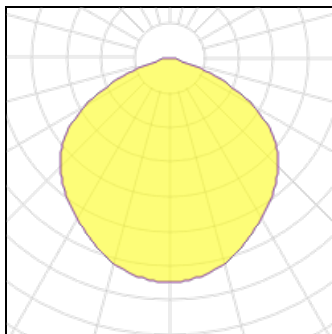

## Light output 1

1 x LED

Nominal lamp power	4 W	LOR	86%
Lamp flux	390 lm	Total flux	337 lm
Luminous efficacy	98 lm/W	Total power	4 W
CCT	5000 K		
CRI	92		

---

## Shape and measurements

Height: 4.21 in

Diameter: 5.51 in