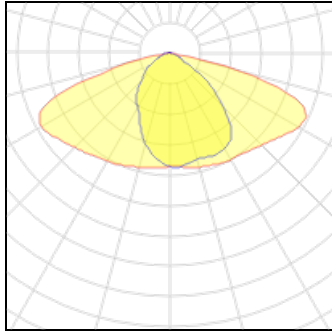

## Light output 1

1 x LED

Nominal lamp power	41.6 W	LOR	100%
Lamp flux	5200 lm	Total flux	5200 lm
Luminous efficacy	125 lm/W	Total power	41.6 W
CCT	3000 K		
CRI	80		

1 x LED

Nominal lamp power	43.9 W	LOR	100%
Lamp flux	5800 lm	Total flux	5800 lm
Luminous efficacy	132 lm/W	Total power	43.9 W
CCT	4000 K		
CRI	80		

1 x LED

Nominal lamp power	39.4 W	LOR	100%
Lamp flux	5200 lm	Total flux	5200 lm
Luminous efficacy	132 lm/W	Total power	39.4 W
CCT	4000 K		
CRI	80		

<b>1 x LED</b>			
Nominal lamp power	34.8 W	LOR	100%
Lamp flux	4600 lm	Total flux	4600 lm
Luminous efficacy	132 lm/W	Total power	34.8 W
CCT	4000 K		
CRI	80		

<b>1 x LED</b>			
Nominal lamp power	36.8 W	LOR	100%
Lamp flux	4600 lm	Total flux	4600 lm
Luminous efficacy	125 lm/W	Total power	36.8 W
CCT	3000 K		
CRI	80		

<b>1 x LED</b>			
Nominal lamp power	30.3 W	LOR	100%
Lamp flux	4000 lm	Total flux	4000 lm
Luminous efficacy	132 lm/W	Total power	30.3 W
CCT	4000 K		
CRI	80		