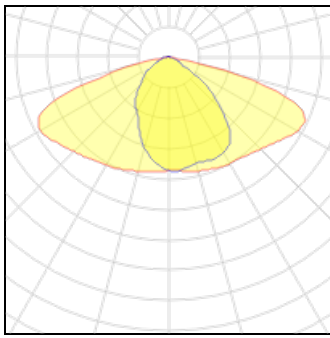

## Light output 1

1 x LED

Nominal lamp power	41.6 W	LOR	100%
Lamp flux	5200 lm	Total flux	5200 lm
Luminous efficacy	125 lm/W	Total power	41.6 W
CCT	3000 K		
CRI	80		

1 x LED

Nominal lamp power	43.9 W	LOR	100%
Lamp flux	5800 lm	Total flux	5800 lm
Luminous efficacy	132 lm/W	Total power	43.9 W
CCT	4000 K		
CRI	80		

1 x LED

Nominal lamp power	39.4 W	LOR	100%
Lamp flux	5200 lm	Total flux	5200 lm
Luminous efficacy	132 lm/W	Total power	39.4 W
CCT	4000 K		
CRI	80		

<b>1 x LED</b>			
Nominal lamp power	34.8 W	LOR	100%
Lamp flux	4600 lm	Total flux	4600 lm
Luminous efficacy	132 lm/W	Total power	34.8 W
CCT	4000 K		
CRI	80		

<b>1 x LED</b>			
Nominal lamp power	36.8 W	LOR	100%
Lamp flux	4600 lm	Total flux	4600 lm
Luminous efficacy	125 lm/W	Total power	36.8 W
CCT	3000 K		
CRI	80		

<b>1 x LED</b>			
Nominal lamp power	30.3 W	LOR	100%
Lamp flux	4000 lm	Total flux	4000 lm
Luminous efficacy	132 lm/W	Total power	30.3 W
CCT	4000 K		
CRI	80		