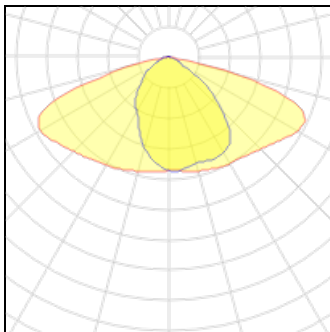

## Light output 1

1 x LED

Nominal lamp power	41.6 W	LOR	100%
Lamp flux	5200 lm	Total flux	5200 lm
Luminous efficacy	125 lm/W	Total power	41.6 W
CCT	3000 K		
CRI	80		

1 x LED

Nominal lamp power	43.9 W	LOR	100%
Lamp flux	5800 lm	Total flux	5800 lm
Luminous efficacy	132 lm/W	Total power	43.9 W
CCT	4000 K		
CRI	80		

1 x LED

Nominal lamp power	39.4 W	LOR	100%
Lamp flux	5200 lm	Total flux	5200 lm
Luminous efficacy	132 lm/W	Total power	39.4 W
CCT	4000 K		
CRI	80		

<b>1 x LED</b>			
Nominal lamp power	34.8 W	LOR	100%
Lamp flux	4600 lm	Total flux	4600 lm
Luminous efficacy	132 lm/W	Total power	34.8 W
CCT	4000 K		
CRI	80		

<b>1 x LED</b>			
Nominal lamp power	36.8 W	LOR	100%
Lamp flux	4600 lm	Total flux	4600 lm
Luminous efficacy	125 lm/W	Total power	36.8 W
CCT	3000 K		
CRI	80		

<b>1 x LED</b>			
Nominal lamp power	30.3 W	LOR	100%
Lamp flux	4000 lm	Total flux	4000 lm
Luminous efficacy	132 lm/W	Total power	30.3 W
CCT	4000 K		
CRI	80		

<b>1 x LED</b>			
Nominal lamp power	32 W	LOR	100%
Lamp flux	4000 lm	Total flux	4000 lm
Luminous efficacy	125 lm/W	Total power	32 W
CCT	3000 K		
CRI	80		

<b>1 x LED</b>			
Nominal lamp power	46.4 W	LOR	100%
Lamp flux	5800 lm	Total flux	5800 lm
Luminous efficacy	125 lm/W	Total power	46.4 W
CCT	3000 K		
CRI	80		