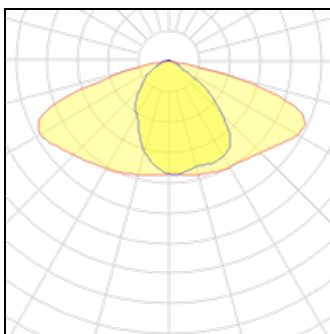

1 x LED			
Nominal lamp power	46.4 W	LOR	100%
Lamp flux	5800 lm	Total flux	5800 lm
Luminous efficacy	125 lm/W	Total power	46.4 W
CCT	3000 K		
CRI	80		

Mounting mode

Ceiling mounted, Pole top mounted

Shape and measurements

Length: 23.62 in

Width: 12.40 in

Height: 5.31 in

Electric

System power: 30.3-46.4 W

Appliance Class: 0