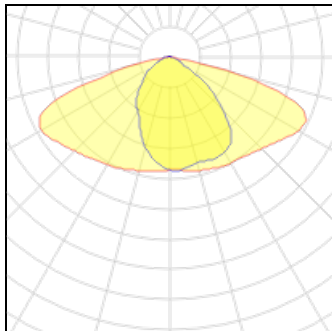

## Light output 1

1 x LED

Nominal lamp power	41.6 W	LOR	100%
Lamp flux	5200 lm	Total flux	5200 lm
Luminous efficacy	125 lm/W	Total power	41.6 W
CCT	3000 K		
CRI	80		

1 x LED

Nominal lamp power	43.9 W	LOR	100%
Lamp flux	5800 lm	Total flux	5800 lm
Luminous efficacy	132 lm/W	Total power	43.9 W
CCT	4000 K		
CRI	80		

1 x LED

Nominal lamp power	39.4 W	LOR	100%
Lamp flux	5200 lm	Total flux	5200 lm
Luminous efficacy	132 lm/W	Total power	39.4 W
CCT	4000 K		
CRI	80		

<b>1 x LED</b>			
Nominal lamp power	34.8 W	LOR	100%
Lamp flux	4600 lm	Total flux	4600 lm
Luminous efficacy	132 lm/W	Total power	34.8 W
CCT	4000 K		
CRI	80		

<b>1 x LED</b>			
Nominal lamp power	36.8 W	LOR	100%
Lamp flux	4600 lm	Total flux	4600 lm
Luminous efficacy	125 lm/W	Total power	36.8 W
CCT	3000 K		
CRI	80		

<b>1 x LED</b>			
Nominal lamp power	30.3 W	LOR	100%
Lamp flux	4000 lm	Total flux	4000 lm
Luminous efficacy	132 lm/W	Total power	30.3 W
CCT	4000 K		
CRI	80		