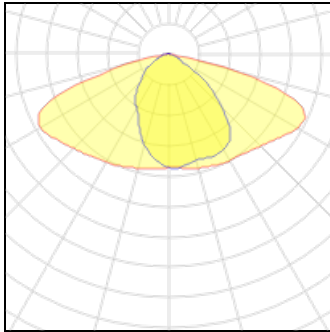

## Light output 1

1 x LED

Nominal lamp power	41.6 W	LOR	100%
Lamp flux	5200 lm	Total flux	5200 lm
Luminous efficacy	125 lm/W	Total power	41.6 W
CCT	3000 K		
CRI	80		

1 x LED

Nominal lamp power	43.9 W	LOR	100%
Lamp flux	5800 lm	Total flux	5800 lm
Luminous efficacy	132 lm/W	Total power	43.9 W
CCT	4000 K		
CRI	80		

1 x LED

Nominal lamp power	39.4 W	LOR	100%
Lamp flux	5200 lm	Total flux	5200 lm
Luminous efficacy	132 lm/W	Total power	39.4 W
CCT	4000 K		
CRI	80		

<b>1 x LED</b>			
Nominal lamp power	34.8 W	LOR	100%
Lamp flux	4600 lm	Total flux	4600 lm
Luminous efficacy	132 lm/W	Total power	34.8 W
CCT	4000 K		
CRI	80		

<b>1 x LED</b>			
Nominal lamp power	36.8 W	LOR	100%
Lamp flux	4600 lm	Total flux	4600 lm
Luminous efficacy	125 lm/W	Total power	36.8 W
CCT	3000 K		
CRI	80		

<b>1 x LED</b>			
Nominal lamp power	30.3 W	LOR	100%
Lamp flux	4000 lm	Total flux	4000 lm
Luminous efficacy	132 lm/W	Total power	30.3 W
CCT	4000 K		
CRI	80		