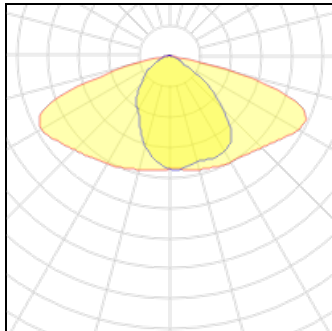

## Light output 1

1 x LED

Nominal lamp power	41.6 W	LOR	100%
Lamp flux	5200 lm	Total flux	5200 lm
Luminous efficacy	125 lm/W	Total power	41.6 W
CCT	3000 K		
CRI	80		

1 x LED

Nominal lamp power	43.9 W	LOR	100%
Lamp flux	5800 lm	Total flux	5800 lm
Luminous efficacy	132 lm/W	Total power	43.9 W
CCT	4000 K		
CRI	80		

1 x LED

Nominal lamp power	39.4 W	LOR	100%
Lamp flux	5200 lm	Total flux	5200 lm
Luminous efficacy	132 lm/W	Total power	39.4 W
CCT	4000 K		
CRI	80		

<b>1 x LED</b>			
Nominal lamp power	34.8 W	LOR	100%
Lamp flux	4600 lm	Total flux	4600 lm
Luminous efficacy	132 lm/W	Total power	34.8 W
CCT	4000 K		
CRI	80		