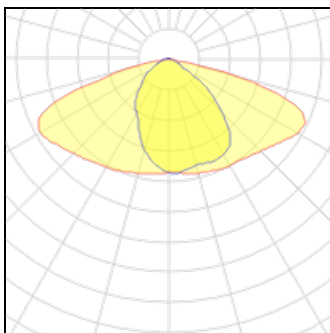

## Light output 1

1 x LED

Nominal lamp power	41.6 W	LOR	100%
Lamp flux	5200 lm	Total flux	5200 lm
Luminous efficacy	125 lm/W	Total power	41.6 W
CCT	3000 K		
CRI	80		

1 x LED

Nominal lamp power	43.9 W	LOR	100%
Lamp flux	5800 lm	Total flux	5800 lm
Luminous efficacy	132 lm/W	Total power	43.9 W
CCT	4000 K		
CRI	80		

1 x LED

Nominal lamp power	39.4 W	LOR	100%
Lamp flux	5200 lm	Total flux	5200 lm
Luminous efficacy	132 lm/W	Total power	39.4 W
CCT	4000 K		
CRI	80		

<b>1 x LED</b>			
Nominal lamp power	34.8 W	LOR	100%
Lamp flux	4600 lm	Total flux	4600 lm
Luminous efficacy	132 lm/W	Total power	34.8 W
CCT	4000 K		
CRI	80		

<b>1 x LED</b>			
Nominal lamp power	36.8 W	LOR	100%
Lamp flux	4600 lm	Total flux	4600 lm
Luminous efficacy	125 lm/W	Total power	36.8 W
CCT	3000 K		
CRI	80		

<b>1 x LED</b>			
Nominal lamp power	30.3 W	LOR	100%
Lamp flux	4000 lm	Total flux	4000 lm
Luminous efficacy	132 lm/W	Total power	30.3 W
CCT	4000 K		
CRI	80		

<b>1 x LED</b>			
Nominal lamp power	32 W	LOR	100%
Lamp flux	4000 lm	Total flux	4000 lm
Luminous efficacy	125 lm/W	Total power	32 W
CCT	3000 K		
CRI	80		

<b>1 x LED</b>			
Nominal lamp power	46.4 W	LOR	100%
Lamp flux	5800 lm	Total flux	5800 lm
Luminous efficacy	125 lm/W	Total power	46.4 W
CCT	3000 K		
CRI	80		