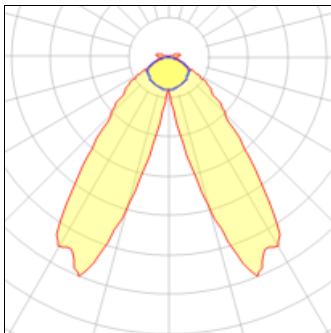

## Light output 1 (integrated)

Lamp type	LED	CCT	4000 K
Nominal lamp power	50 W	CRI	80
Total flux	6200 lm	LOR	100%
Luminous efficacy	124 lm/W	ULOR	3%
		Total power	50 W

## Shape and measurements

Length: 49.02 in

Width: 3.94 in

Height: 3.54 in