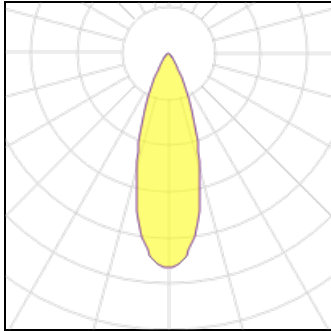

# Product data sheet

MS-FORECAST-BUILT-TURN-R82-8W DAY4000 (WH-WH, 32 DEG, 230V)

037186(1)

ARLIGHT RUS LLC

IP  
20

Recessed rotating downlight. Power 8.4 W, luminous flux 800 lm, 95 lm/W, daylight 4000 K, CRI>90, UGR<16, angle 32°, supply voltage 230 V. White round aluminum housing, white MATTE PMMA reflector, protection degree IP20 . Size: diameter 82 mm, height 51 mm. Recessed mounting, installation hole: diameter 75 mm. Driver 21-42 V, 200 mA, ripple <2%.

## Light output 1 (integrated)

Lamp type	LED	CCT	4000 K
Nominal lamp power	8 W	CRI	90
Total flux	800 lm	LOR	100%
Luminous efficacy	100 lm/W	Total power	8 W

## Shape and measurements

Height: 2.01 in

Diameter: 3.23 in