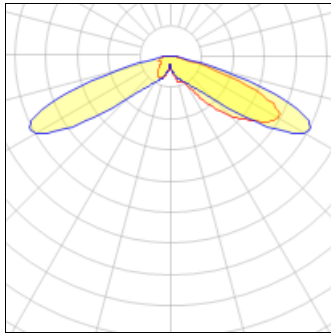

Product data sheet

MSA MESA LED
MSA-SA2A-740-U-T4W
COOPER LIGHTING

IP
47

Die-cast aluminum housing and door, Lumens packages ranging from 3,000 - 29,000 lumens, Choice of 13 high-efficiency, patented AccuLED Optics™, Base casting slip fits over a standard 3" O.D. tenon, Wall, single and dual-mount configurations available, 10kV/10vKA surge protection standard, LED fixture features a five-year warranty

Light output 1 (integrated)

Lamp type	LED	CCT	4000 K
Nominal lamp power	66 W	CRI	70
Total flux	8059 lm	LOR	100%
Luminous efficacy	122 lm/W	Total power	66 W

Mounting mode

Wall mounted

Shape and measurements

Height: 0.39 in

Diameter: 6.00 in

Adjustability

Fixed

Electric

System power: 66 W

Protection

IP: 47