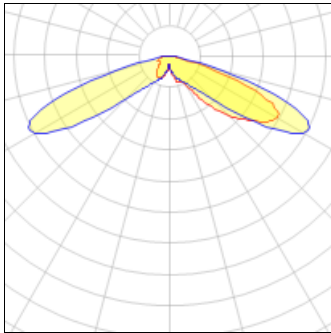

Product data sheet

MSA MESA LED
MSA-SA2A-740-U-T4W
COOPER LIGHTING

IP
47

Die-cast aluminum housing and door, Lumens packages ranging from 3,000 - 29,000 lumens, Choice of 13 high-efficiency, patented AccuLED Optics™, Base casting slip fits over a standard 3" O.D. tenon, Wall, single and dual-mount configurations available, 10kV/10vKA surge protection standard, LED fixture features a five-year warranty

Light output 1 (integrated)

Lamp type	LED	CCT	4000 K
Nominal lamp power	66 W	CRI	70
Total flux	8059 lm	LOR	100%
Luminous efficacy	122 lm/W	Total power	66 W

Mounting mode

Wall mounted

Shape and measurements

Height: 0.39 in

Diameter: 6.00 in

Adjustability

Fixed

Electric

System power: 66 W

Protection

IP: 47