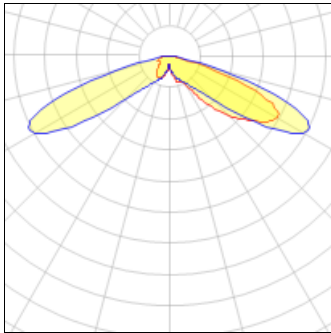

# Product data sheet

MSA MESA LED  
MSA-SA2A-740-U-T4W  
COOPER LIGHTING

IP  
47

Die-cast aluminum housing and door, Lumens packages ranging from 3,000 - 29,000 lumens, Choice of 13 high-efficiency, patented AccuLED Optics™, Base casting slip fits over a standard 3" O.D. tenon, Wall, single and dual-mount configurations available, 10kV/10vKA surge protection standard, LED fixture features a five-year warranty

## Light output 1 (integrated)

Lamp type	LED	CCT	4000 K
Nominal lamp power	66 W	CRI	70
Total flux	8059 lm	LOR	100%
Luminous efficacy	122 lm/W	Total power	66 W

## Shape and measurements

Height: 0.39 in

Diameter: 6.00 in