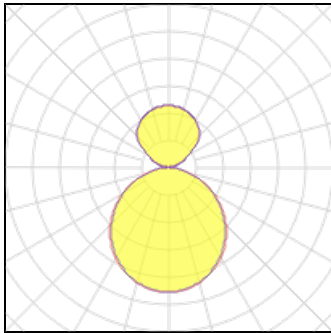

Product data sheet

ROUND 90
R090H-359272-HOSXO
EGLO

pendant mounted direct-indirect LED area luminaire;

Light output 1 (integrated)

Lamp type	LED	CCT	2700 K
Nominal lamp power	17.45 W	CRI	90
Total flux	1886 lm	LOR	100%
Luminous efficacy	108 lm/W	ULOR	33%
		Total power	17.45 W

Mounting mode

Pendant

Shape and measurements

Height: 3.54 in

Diameter: 13.78 in

Adjustability

Fixed

Electric