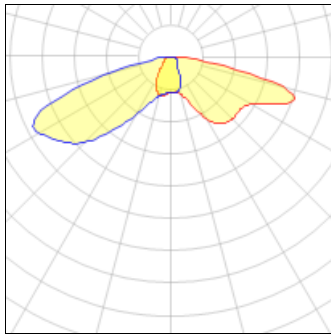

Product data sheet

OVH LED
 OVH-F04-LED-E-U-SLR-7060
 COOPER LIGHTING

IP
47

Die-cast aluminum housing, door and two-position latch, Integral hinges for hands-free maintenance and tool-less entry, Optical design creates consistent distribution and scalability, Choice of 12 high-efficiency, patent pending AccuLED Optics™, Offered standard in 4000K (+/- 275K) CCT and nominal 70 CRI, Suitable for operation in -40°C to 40°C ambient environments, 120-277V 50/60Hz, 347V 60Hz or 480V 60Hz operation, Proprietary circuit module withstands 10kV of transient line surge, Five-year warranty

Light output 1 (integrated)

Lamp type	LED	CCT	3000 K
Nominal lamp power	102.2 W	CRI	75
Total flux	9126 lm	LOR	100%
Luminous efficacy	89 lm/W	Total power	102.2 W

Mounting mode

Pole top mounted

Shape and measurements

Length: 2.04 in

Width: 12.00 in

Height: 0.39 in

Adjustability

Fixed

Electric

System power: 102.2 W

Protection