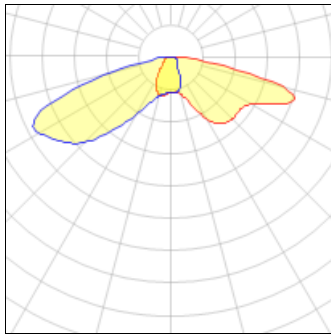

## Light output 1 (integrated)

Lamp type	LED	CCT	3000 K
Nominal lamp power	102.2 W	CRI	75
Total flux	9126 lm	LOR	100%
Luminous efficacy	89 lm/W	Total power	102.2 W

## Shape and measurements

Length: 2.04 in

Width: 12.00 in

Height: 0.39 in