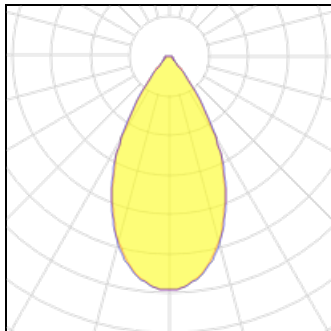

Product data sheet

BUDDY FLOOD 2700K NG

A5070030NG

ARKOSLIGHT

The sophistication of recessed lighting. Buddy is here to maximise the luminous performance of the classic recessed luminaire. It emerges with a solid and purposeful design, greater energy savings and excellent visual comfort. The product family comes in several versions with four opening angles -flood, medium, spot and super spot-. The dim to warm technology enables Buddy to facilitate comfort to the space by dimming the intensity and colour temperature. Furthermore, with the tunable White feature it can be controlled independently. Its four versions per position demonstrate its versatility: recessed, trimless, tilt and the tilt trimless version, which maintains its light output at all opening angles.

Light output 1

1 x LED

Nominal lamp power	6.6 W	LOR	87%
Lamp flux	1150 lm	Total flux	1001 lm
Luminous efficacy	174 lm/W	Total power	6.6 W
CCT	2700 K		
CRI	90		

Mounting mode

Ceiling recessed

Shape and measurements

Length: 3.39 in

Width: 3.39 in

Height: 2.99 in

Adjustability

Fixed

Design

Designer: Rubén Saldaña

Electric