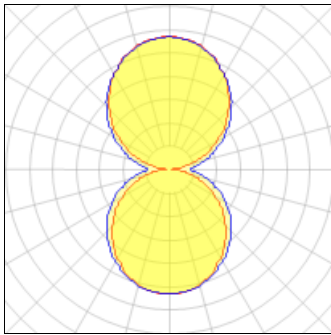

# Product data sheet

DEFINE LED WALL MOUNT LUMINAIRE  
S124DIW-S1020D1050U935-4F0-1E-UDD-D1  
COOPER LIGHTING

IP  
47

Wall Mount Slot family in 2", 3", 4" and 5" housing sizes, Specifiable to the nearest 1', Multiple lensing options: flush satin, drop, regressed and asymmetric, Multiple lumen packages, 0-10V dimming standard; DALI dimming available, 2700K, 3000K, 3500K, 4000K & 5000K correlated color temperatures, VividTune CCT tuning options from 3000K–5000K or 2700K-6500K, Integral Wavelinx and Stand-alone sensors available, Customizable in-wall, in-ceiling and wall-to-ceiling corners available, DLC listed configurations available

## Light output 1 (integrated)

Lamp type	LED	CCT	3500 K
Nominal lamp power	61.2 W	CRI	90
Total flux	6756 lm	LOR	100%
Luminous efficacy	110 lm/W	ULOR	50%
		Total power	61.2 W

## Shape and measurements

Length: 48.00 in

Width: 4.00 in

Height: 1.00 in