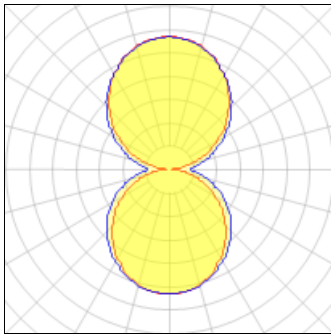

Product data sheet

DEFINE LED WALL MOUNT LUMINAIRE
S124DIW-S1020D1050U935-4F0-1E-UDD-D1
COOPER LIGHTING

IP
47

Wall Mount Slot family in 2", 3", 4" and 5" housing sizes, Specifiable to the nearest 1', Multiple lensing options: flush satin, drop, regressed and asymmetric, Multiple lumen packages, 0-10V dimming standard; DALI dimming available, 2700K, 3000K, 3500K, 4000K & 5000K correlated color temperatures, VividTune CCT tuning options from 3000K–5000K or 2700K-6500K, Integral Wavelinx and Stand-alone sensors available, Customizable in-wall, in-ceiling and wall-to-ceiling corners available, DLC listed configurations available

Light output 1 (integrated)

Lamp type	LED	CCT	3500 K
Nominal lamp power	61.2 W	CRI	90
Total flux	6756 lm	LOR	100%
Luminous efficacy	110 lm/W	ULOR	50%
		Total power	61.2 W

Mounting mode

Wall mounted

Shape and measurements

Length: 48.00 in

Width: 4.00 in

Height: 1.00 in

Adjustability

Fixed

Electric

System power: 61.2 W

Protection