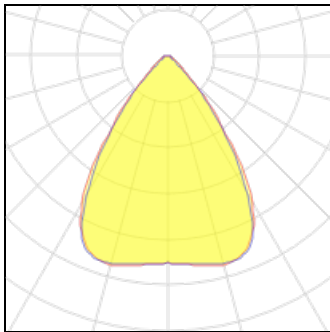

# Product data sheet

ARENA 1200 WHITE MEDIUM 11830LM 4000K RA>80 ON/OFF  
5703821174473  
SG ARMATUREN

Arena is an energy efficient surface mounted IP23 luminaire for use in industry and storage. It is easy to install with hinged gear tray, and can be mounted either direct on ceiling (screws) or by using the mounting hooks for horizontal wiring. Arena is available in two lengths and with three different light distributions. Light distribution Direct (Medium) Light technic LED 79W 4000K Ra>80 SDCM 3 L90/B10 >70,000 hrs L80/B20 >100,000 hrs Control/Dimming On/off Protection Class I IP23 IK08 Energy and approvals CE Materials and finish Housing: Sheet steel Colour: White (RAL 9010, 20% gloss) Optics: PMMA Mounting/Connection Suspended or surface, Indoor Cable entry: end caps (knock out) 5 pole screwless terminal block Max. luminaires per circuit breaker: B10: 10, B16: 16, C10: 17, C16: 27

## Light output 1

1 x LED			
Nominal lamp power	79 W	LOR	100%
Lamp flux	11830 lm	Total flux	11834 lm
Luminous efficacy	150 lm/W	Total power	79 W
CCT	4000 K		
CRI	80		

## Shape and measurements

Length: 50.00 in

Width: 5.45 in

Height: 2.35 in