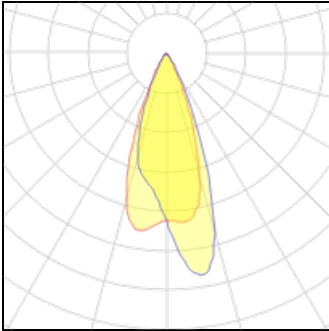

## Light output 1

1 x LED

Nominal lamp power	4.86 W	LOR	100%
Lamp flux	433 lm	Total flux	431 lm
Luminous efficacy	89 lm/W	Total power	4.86 W
CCT	4000 K		
CRI	95		

## Shape and measurements

Length: 0.71 in  
Width: 10.43 in  
Height: 2.20 in