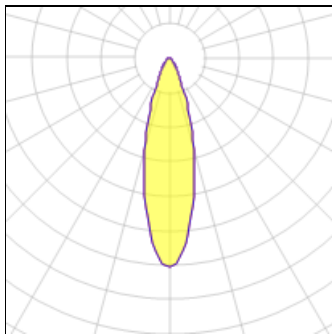

Light output 1

1 x LED

Nominal lamp power	5.5 W	Socket	Gu10
Lamp flux	350 lm	LOR	100%
Luminous efficacy	64 lm/W	Total flux	350 lm
CCT	2700 K	Total power	5.5 W
CRI	80		

1 x LED

Nominal lamp power	5.5 W	Socket	Gu10
Lamp flux	389 lm	LOR	100%
Luminous efficacy	71 lm/W	Total flux	389 lm
CCT	2700 K	Total power	5.5 W
CRI	80		

Light output 2

1 x LED

Nominal lamp power	5.5 W	Socket	Gu10
Lamp flux	350 lm	LOR	100%
Luminous efficacy	64 lm/W	Total flux	350 lm
CCT	2700 K	Total power	5.5 W
CRI	80		

1 x LED

Nominal lamp power	5.5 W	Socket	Gu10
Lamp flux	389 lm	LOR	100%
Luminous efficacy	71 lm/W	Total flux	389 lm
CCT	2700 K	Total power	5.5 W
CRI	80		

Light output 3

1 x LED

Nominal lamp power	5.5 W	Socket	Gu10
Lamp flux	350 lm	LOR	100%
Luminous efficacy	64 lm/W	Total flux	350 lm
CCT	2700 K	Total power	5.5 W
CRI	80		

1 x LED

Nominal lamp power	5.5 W	Socket	Gu10
Lamp flux	389 lm	LOR	100%
Luminous efficacy	71 lm/W	Total flux	389 lm
CCT	2700 K	Total power	5.5 W
CRI	80		