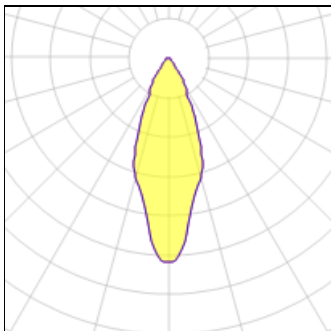

## Light output 1

1 x LED

Nominal lamp power	5.5 W	Socket	Gu10
Lamp flux	350 lm	LOR	100%
Luminous efficacy	64 lm/W	Total flux	350 lm
CCT	2700 K	Total power	5.5 W
CRI	80		

1 x LED

Nominal lamp power	5.5 W	Socket	Gu10
Lamp flux	389 lm	LOR	100%
Luminous efficacy	71 lm/W	Total flux	389 lm
CCT	2700 K	Total power	5.5 W
CRI	80		

## Light output 2

1 x LED

Nominal lamp power	5.5 W	Socket	Gu10
Lamp flux	350 lm	LOR	100%
Luminous efficacy	64 lm/W	Total flux	350 lm
CCT	2700 K	Total power	5.5 W
CRI	80		

**1 x LED**

Nominal lamp power	5.5 W	Socket	Gu10
Lamp flux	389 lm	LOR	100%
Luminous efficacy	71 lm/W	Total flux	389 lm
CCT	2700 K	Total power	5.5 W
CRI	80		

**Light output 3**

**1 x LED**

Nominal lamp power	5.5 W	Socket	Gu10
Lamp flux	350 lm	LOR	100%
Luminous efficacy	64 lm/W	Total flux	350 lm
CCT	2700 K	Total power	5.5 W
CRI	80		

**1 x LED**

Nominal lamp power	5.5 W	Socket	Gu10
Lamp flux	389 lm	LOR	100%
Luminous efficacy	71 lm/W	Total flux	389 lm
CCT	2700 K	Total power	5.5 W
CRI	80		