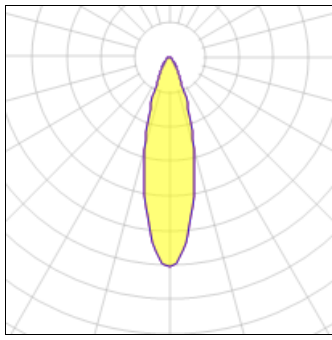

Light output 1

1 x LED

Nominal lamp power	5.5 W	Socket	Gu10
Lamp flux	350 lm	LOR	100%
Luminous efficacy	64 lm/W	Total flux	350 lm
CCT	2700 K	Total power	5.5 W
CRI	80		

1 x LED

Nominal lamp power	5.5 W	Socket	Gu10
Lamp flux	389 lm	LOR	100%
Luminous efficacy	71 lm/W	Total flux	389 lm
CCT	2700 K	Total power	5.5 W
CRI	80		

Light output 2

1 x LED

Nominal lamp power	5.5 W	Socket	Gu10
Lamp flux	350 lm	LOR	100%
Luminous efficacy	64 lm/W	Total flux	350 lm
CCT	2700 K	Total power	5.5 W
CRI	80		

1 x LED

Nominal lamp power	5.5 W	Socket	Gu10
Lamp flux	389 lm	LOR	100%
Luminous efficacy	71 lm/W	Total flux	389 lm
CCT	2700 K	Total power	5.5 W
CRI	80		

Light output 3

1 x LED

Nominal lamp power	5.5 W	Socket	Gu10
Lamp flux	350 lm	LOR	100%
Luminous efficacy	64 lm/W	Total flux	350 lm
CCT	2700 K	Total power	5.5 W
CRI	80		

1 x LED

Nominal lamp power	5.5 W	Socket	Gu10
Lamp flux	389 lm	LOR	100%
Luminous efficacy	71 lm/W	Total flux	389 lm
CCT	2700 K	Total power	5.5 W
CRI	80		