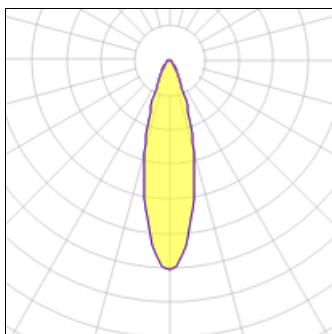

1 x LED

Nominal lamp power	5.5 W	Socket	Gu10
Lamp flux	389 lm	LOR	100%
Luminous efficacy	71 lm/W	Total flux	389 lm
CCT	2700 K	Total power	5.5 W
CRI	80		

Mounting mode

Ceiling mounted

Electric

System power: 22 W