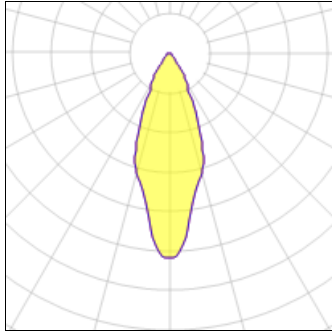

Light output 3

1 x LED

Nominal lamp power	5.5 W	Socket	Gu10
Lamp flux	350 lm	LOR	100%
Luminous efficacy	64 lm/W	Total flux	350 lm
CCT	2700 K	Total power	5.5 W
CRI	80