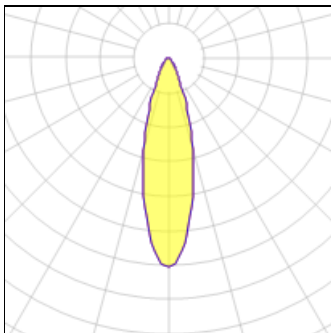

Light output 1

1 x LED

Nominal lamp power	5.5 W	Socket	Gu10
Lamp flux	350 lm	LOR	100%
Luminous efficacy	64 lm/W	Total flux	350 lm
CCT	2700 K	Total power	5.5 W
CRI	80		

1 x LED

Nominal lamp power	5.5 W	Socket	Gu10
Lamp flux	389 lm	LOR	100%
Luminous efficacy	71 lm/W	Total flux	389 lm
CCT	2700 K	Total power	5.5 W
CRI	80		

Light output 2

1 x LED

Nominal lamp power	5.5 W	Socket	Gu10
Lamp flux	350 lm	LOR	100%
Luminous efficacy	64 lm/W	Total flux	350 lm
CCT	2700 K	Total power	5.5 W
CRI	80		

1 x LED

Nominal lamp power	5.5 W	Socket	Gu10
Lamp flux	389 lm	LOR	100%
Luminous efficacy	71 lm/W	Total flux	389 lm
CCT	2700 K	Total power	5.5 W
CRI	80		