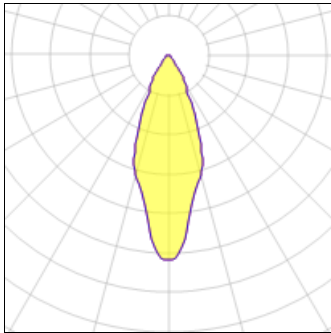

Light output 1

1 x LED

Nominal lamp power	5.5 W	Socket	Gu10
Lamp flux	350 lm	LOR	100%
Luminous efficacy	64 lm/W	Total flux	350 lm
CCT	2700 K	Total power	5.5 W
CRI	80		

1 x LED

Nominal lamp power	5.5 W	Socket	Gu10
Lamp flux	389 lm	LOR	100%
Luminous efficacy	71 lm/W	Total flux	389 lm
CCT	2700 K	Total power	5.5 W
CRI	80		

Light output 2

1 x LED

Nominal lamp power	5.5 W	Socket	Gu10
Lamp flux	350 lm	LOR	100%
Luminous efficacy	64 lm/W	Total flux	350 lm
CCT	2700 K	Total power	5.5 W
CRI	80		

1 x LED

Nominal lamp power	5.5 W	Socket	Gu10
Lamp flux	389 lm	LOR	100%
Luminous efficacy	71 lm/W	Total flux	389 lm
CCT	2700 K	Total power	5.5 W
CRI	80		

Light output 3

1 x LED

Nominal lamp power	5.5 W	Socket	Gu10
Lamp flux	350 lm	LOR	100%
Luminous efficacy	64 lm/W	Total flux	350 lm
CCT	2700 K	Total power	5.5 W
CRI	80		

1 x LED

Nominal lamp power	5.5 W	Socket	Gu10
Lamp flux	389 lm	LOR	100%
Luminous efficacy	71 lm/W	Total flux	389 lm
CCT	2700 K	Total power	5.5 W
CRI	80		