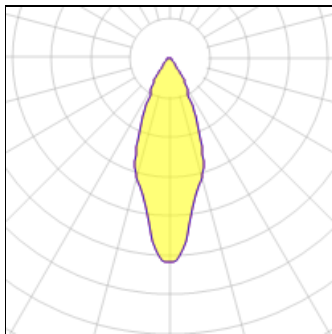

Light output 4

1 x LED

Nominal lamp power	5.5 W	Socket	Gu10
Lamp flux	350 lm	LOR	100%
Luminous efficacy	64 lm/W	Total flux	350 lm
CCT	2700 K	Total power	5.5 W
CRI	80