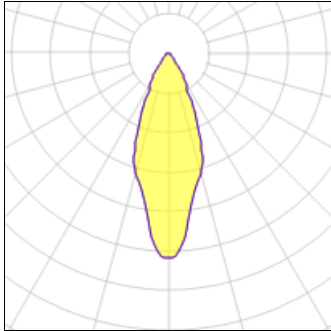

## Light output 1

1 x LED

Nominal lamp power	5.5 W	Socket	Gu10
Lamp flux	350 lm	LOR	100%
Luminous efficacy	64 lm/W	Total flux	350 lm
CCT	2700 K	Total power	5.5 W
CRI	80		

1 x LED

Nominal lamp power	5.5 W	Socket	Gu10
Lamp flux	389 lm	LOR	100%
Luminous efficacy	71 lm/W	Total flux	389 lm
CCT	2700 K	Total power	5.5 W
CRI	80		

## Light output 2

1 x LED

Nominal lamp power	5.5 W	Socket	Gu10
Lamp flux	350 lm	LOR	100%
Luminous efficacy	64 lm/W	Total flux	350 lm
CCT	2700 K	Total power	5.5 W
CRI	80		

**1 x LED**

Nominal lamp power	5.5 W	Socket	Gu10
Lamp flux	389 lm	LOR	100%
Luminous efficacy	71 lm/W	Total flux	389 lm
CCT	2700 K	Total power	5.5 W
CRI	80		

**Light output 3**

**1 x LED**

Nominal lamp power	5.5 W	Socket	Gu10
Lamp flux	350 lm	LOR	100%
Luminous efficacy	64 lm/W	Total flux	350 lm
CCT	2700 K	Total power	5.5 W
CRI	80		

**1 x LED**

Nominal lamp power	5.5 W	Socket	Gu10
Lamp flux	389 lm	LOR	100%
Luminous efficacy	71 lm/W	Total flux	389 lm
CCT	2700 K	Total power	5.5 W
CRI	80		