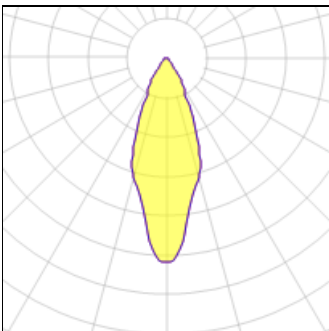

Light output 1

1 x LED

Nominal lamp power	5.5 W	Socket	Gu10
Lamp flux	350 lm	LOR	100%
Luminous efficacy	64 lm/W	Total flux	350 lm
CCT	2700 K	Total power	5.5 W
CRI	80		

1 x LED

Nominal lamp power	5.5 W	Socket	Gu10
Lamp flux	389 lm	LOR	100%
Luminous efficacy	71 lm/W	Total flux	389 lm
CCT	2700 K	Total power	5.5 W
CRI	80		

Light output 2

1 x LED

Nominal lamp power	5.5 W	Socket	Gu10
Lamp flux	350 lm	LOR	100%
Luminous efficacy	64 lm/W	Total flux	350 lm
CCT	2700 K	Total power	5.5 W
CRI	80		

1 x LED

Nominal lamp power	5.5 W	Socket	Gu10
Lamp flux	389 lm	LOR	100%
Luminous efficacy	71 lm/W	Total flux	389 lm
CCT	2700 K	Total power	5.5 W
CRI	80		

Light output 3

1 x LED

Nominal lamp power	5.5 W	Socket	Gu10
Lamp flux	350 lm	LOR	100%
Luminous efficacy	64 lm/W	Total flux	350 lm
CCT	2700 K	Total power	5.5 W
CRI	80		

1 x LED

Nominal lamp power	5.5 W	Socket	Gu10
Lamp flux	389 lm	LOR	100%
Luminous efficacy	71 lm/W	Total flux	389 lm
CCT	2700 K	Total power	5.5 W
CRI	80		