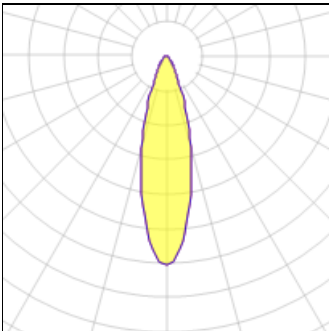

Light output 1

1 x LED

Nominal lamp power	5.5 W	Socket	Gu10
Lamp flux	350 lm	LOR	100%
Luminous efficacy	64 lm/W	Total flux	350 lm
CCT	2700 K	Total power	5.5 W
CRI	80		

1 x LED

Nominal lamp power	5.5 W	Socket	Gu10
Lamp flux	389 lm	LOR	100%
Luminous efficacy	71 lm/W	Total flux	389 lm
CCT	2700 K	Total power	5.5 W
CRI	80		

Light output 2

1 x LED

Nominal lamp power	5.5 W	Socket	Gu10
Lamp flux	350 lm	LOR	100%
Luminous efficacy	64 lm/W	Total flux	350 lm
CCT	2700 K	Total power	5.5 W
CRI	80		

1 x LED

Nominal lamp power	5.5 W	Socket	Gu10
Lamp flux	389 lm	LOR	100%
Luminous efficacy	71 lm/W	Total flux	389 lm
CCT	2700 K	Total power	5.5 W
CRI	80		