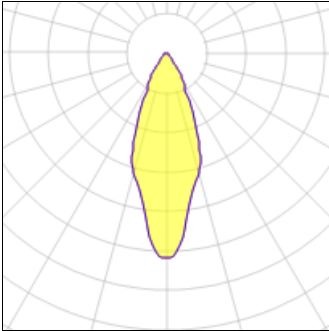

Light output 1

1 x LED

Nominal lamp power	5.5 W	Socket	Gu10
Lamp flux	350 lm	LOR	100%
Luminous efficacy	64 lm/W	Total flux	350 lm
CCT	2700 K	Total power	5.5 W
CRI	80		

1 x LED

Nominal lamp power	5.5 W	Socket	Gu10
Lamp flux	389 lm	LOR	100%
Luminous efficacy	71 lm/W	Total flux	389 lm
CCT	2700 K	Total power	5.5 W
CRI	80		

Light output 2

1 x LED

Nominal lamp power	5.5 W	Socket	Gu10
Lamp flux	350 lm	LOR	100%
Luminous efficacy	64 lm/W	Total flux	350 lm
CCT	2700 K	Total power	5.5 W
CRI	80		

1 x LED

Nominal lamp power	5.5 W	Socket	Gu10
Lamp flux	389 lm	LOR	100%
Luminous efficacy	71 lm/W	Total flux	389 lm
CCT	2700 K	Total power	5.5 W
CRI	80		

Light output 3

1 x LED

Nominal lamp power	5.5 W	Socket	Gu10
Lamp flux	350 lm	LOR	100%
Luminous efficacy	64 lm/W	Total flux	350 lm
CCT	2700 K	Total power	5.5 W
CRI	80		

1 x LED

Nominal lamp power	5.5 W	Socket	Gu10
Lamp flux	389 lm	LOR	100%
Luminous efficacy	71 lm/W	Total flux	389 lm
CCT	2700 K	Total power	5.5 W
CRI	80		