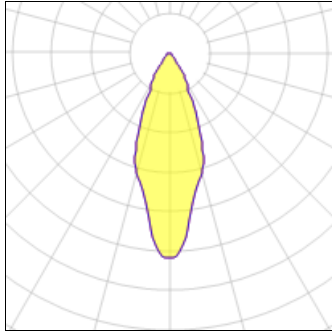

Light output 1

1 x LED

Nominal lamp power	5.5 W	Socket	Gu10
Lamp flux	350 lm	LOR	100%
Luminous efficacy	64 lm/W	Total flux	350 lm
CCT	2700 K	Total power	5.5 W
CRI	80		

1 x LED

Nominal lamp power	5.5 W	Socket	Gu10
Lamp flux	389 lm	LOR	100%
Luminous efficacy	71 lm/W	Total flux	389 lm
CCT	2700 K	Total power	5.5 W
CRI	80		

Light output 2

1 x LED

Nominal lamp power	5.5 W	Socket	Gu10
Lamp flux	350 lm	LOR	100%
Luminous efficacy	64 lm/W	Total flux	350 lm
CCT	2700 K	Total power	5.5 W
CRI	80		

1 x LED

Nominal lamp power	5.5 W	Socket	Gu10
Lamp flux	389 lm	LOR	100%
Luminous efficacy	71 lm/W	Total flux	389 lm
CCT	2700 K	Total power	5.5 W
CRI	80		

Light output 3

1 x LED

Nominal lamp power	5.5 W	Socket	Gu10
Lamp flux	350 lm	LOR	100%
Luminous efficacy	64 lm/W	Total flux	350 lm
CCT	2700 K	Total power	5.5 W
CRI	80		

1 x LED

Nominal lamp power	5.5 W	Socket	Gu10
Lamp flux	389 lm	LOR	100%
Luminous efficacy	71 lm/W	Total flux	389 lm
CCT	2700 K	Total power	5.5 W
CRI	80		