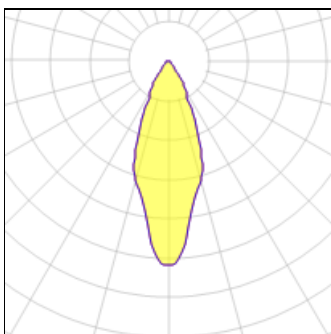

Light output 1

1 x LED

Nominal lamp power	5.5 W	Socket	Gu10
Lamp flux	350 lm	LOR	100%
Luminous efficacy	64 lm/W	Total flux	350 lm
CCT	2700 K	Total power	5.5 W
CRI	80		

1 x LED

Nominal lamp power	5.5 W	Socket	Gu10
Lamp flux	389 lm	LOR	100%
Luminous efficacy	71 lm/W	Total flux	389 lm
CCT	2700 K	Total power	5.5 W
CRI	80		

Light output 2

1 x LED

Nominal lamp power	5.5 W	Socket	Gu10
Lamp flux	350 lm	LOR	100%
Luminous efficacy	64 lm/W	Total flux	350 lm
CCT	2700 K	Total power	5.5 W
CRI	80		

1 x LED

Nominal lamp power	5.5 W	Socket	Gu10
Lamp flux	389 lm	LOR	100%
Luminous efficacy	71 lm/W	Total flux	389 lm
CCT	2700 K	Total power	5.5 W
CRI	80		

Light output 3

1 x LED

Nominal lamp power	5.5 W	Socket	Gu10
Lamp flux	350 lm	LOR	100%
Luminous efficacy	64 lm/W	Total flux	350 lm
CCT	2700 K	Total power	5.5 W
CRI	80		

1 x LED

Nominal lamp power	5.5 W	Socket	Gu10
Lamp flux	389 lm	LOR	100%
Luminous efficacy	71 lm/W	Total flux	389 lm
CCT	2700 K	Total power	5.5 W
CRI	80		