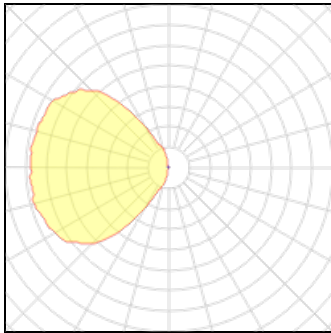

Product data sheet

WALL MOUNT LIGHT
ERB6178W_RAD526WC
ENDO

Light output 1 (integrated)

Lamp type	LED	CCT	4000 K
Nominal lamp power	6.7 W	CRI	82
Total flux	1077 lm	LOR	100%
Luminous efficacy	161 lm/W	ULOR	50%
		Total power	6.7 W

Mounting mode

Wall mounted

Electric

System power: 6.7 W

Shape and measurements

Length: 26.97 in

Width: 2.17 in

Height: 7.87 in