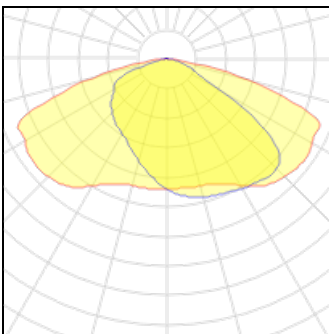

Light output 1

1 x LED

Nominal lamp power	77.6 W	LOR	100%
Lamp flux	10000 lm	Total flux	10000 lm
Luminous efficacy	129 lm/W	Total power	77.6 W
CCT	3000 K		
CRI	80		

1 x LED

Nominal lamp power	91.9 W	LOR	100%
Lamp flux	12500 lm	Total flux	12500 lm
Luminous efficacy	136 lm/W	Total power	91.9 W
CCT	4000 K		
CRI	80		

1 x LED

Nominal lamp power	97 W	LOR	100%
Lamp flux	12500 lm	Total flux	12500 lm
Luminous efficacy	129 lm/W	Total power	97 W
CCT	3000 K		
CRI	80		

1 x LED

Nominal lamp power	80.8 W	LOR	100%
Lamp flux	11000 lm	Total flux	11000 lm
Luminous efficacy	136 lm/W	Total power	80.8 W
CCT	4000 K		
CRI	80		

1 x LED

Nominal lamp power	73.5 W	LOR	100%
Lamp flux	10000 lm	Total flux	10000 lm
Luminous efficacy	136 lm/W	Total power	73.5 W
CCT	4000 K		
CRI	80		

1 x LED

Nominal lamp power	67.6 W	LOR	100%
Lamp flux	9200 lm	Total flux	9200 lm
Luminous efficacy	136 lm/W	Total power	67.6 W
CCT	4000 K		
CRI	80		

1 x LED

Nominal lamp power	71.4 W	LOR	100%
Lamp flux	9200 lm	Total flux	9200 lm
Luminous efficacy	129 lm/W	Total power	71.4 W
CCT	3000 K		
CRI	80		

1 x LED

Nominal lamp power	85.4 W	LOR	100%
Lamp flux	11000 lm	Total flux	11000 lm
Luminous efficacy	129 lm/W	Total power	85.4 W
CCT	3000 K		
CRI	80		