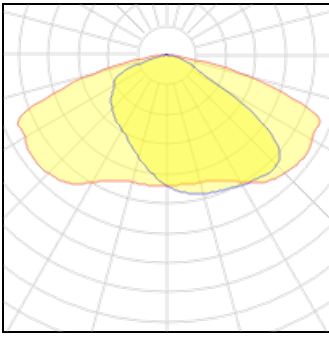

Light output 1

1 x LED

Nominal lamp power	77.6 W	LOR	100%
Lamp flux	10000 lm	Total flux	10000 lm
Luminous efficacy	129 lm/W	Total power	77.6 W
CCT	3000 K		
CRI	80		

1 x LED

Nominal lamp power	91.9 W	LOR	100%
Lamp flux	12500 lm	Total flux	12500 lm
Luminous efficacy	136 lm/W	Total power	91.9 W
CCT	4000 K		
CRI	80		

1 x LED

Nominal lamp power	97 W	LOR	100%
Lamp flux	12500 lm	Total flux	12500 lm
Luminous efficacy	129 lm/W	Total power	97 W
CCT	3000 K		
CRI	80		

1 x LED

Nominal lamp power	80.8 W	LOR	100%
Lamp flux	11000 lm	Total flux	11000 lm
Luminous efficacy	136 lm/W	Total power	80.8 W
CCT	4000 K		
CRI	80		

1 x LED

Nominal lamp power	73.5 W	LOR	100%
Lamp flux	10000 lm	Total flux	10000 lm
Luminous efficacy	136 lm/W	Total power	73.5 W
CCT	4000 K		
CRI	80		

1 x LED

Nominal lamp power	67.6 W	LOR	100%
Lamp flux	9200 lm	Total flux	9200 lm
Luminous efficacy	136 lm/W	Total power	67.6 W
CCT	4000 K		
CRI	80		