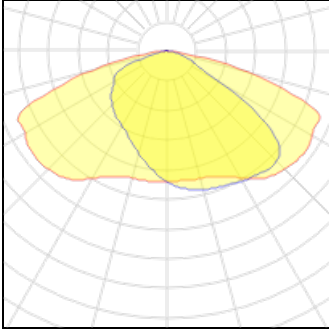

Light output 1

1 x LED

Nominal lamp power	77.6 W	LOR	100%
Lamp flux	10000 lm	Total flux	10000 lm
Luminous efficacy	129 lm/W	Total power	77.6 W
CCT	3000 K		
CRI	80		

1 x LED

Nominal lamp power	91.9 W	LOR	100%
Lamp flux	12500 lm	Total flux	12500 lm
Luminous efficacy	136 lm/W	Total power	91.9 W
CCT	4000 K		
CRI	80		

1 x LED

Nominal lamp power	97 W	LOR	100%
Lamp flux	12500 lm	Total flux	12500 lm
Luminous efficacy	129 lm/W	Total power	97 W
CCT	3000 K		
CRI	80		

1 x LED

Nominal lamp power	80.8 W	LOR	100%
Lamp flux	11000 lm	Total flux	11000 lm
Luminous efficacy	136 lm/W	Total power	80.8 W
CCT	4000 K		
CRI	80		

1 x LED

Nominal lamp power	73.5 W	LOR	100%
Lamp flux	10000 lm	Total flux	10000 lm
Luminous efficacy	136 lm/W	Total power	73.5 W
CCT	4000 K		
CRI	80		

1 x LED

Nominal lamp power	67.6 W	LOR	100%
Lamp flux	9200 lm	Total flux	9200 lm
Luminous efficacy	136 lm/W	Total power	67.6 W
CCT	4000 K		
CRI	80		