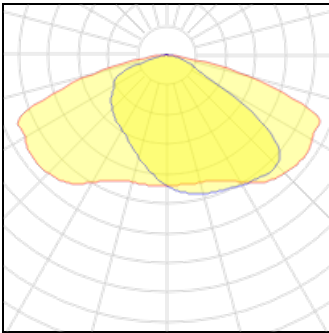

Light output 1

1 x LED

Nominal lamp power	77.6 W	LOR	100%
Lamp flux	10000 lm	Total flux	10000 lm
Luminous efficacy	129 lm/W	Total power	77.6 W
CCT	3000 K		
CRI	80		

1 x LED

Nominal lamp power	91.9 W	LOR	100%
Lamp flux	12500 lm	Total flux	12500 lm
Luminous efficacy	136 lm/W	Total power	91.9 W
CCT	4000 K		
CRI	80		

1 x LED

Nominal lamp power	97 W	LOR	100%
Lamp flux	12500 lm	Total flux	12500 lm
Luminous efficacy	129 lm/W	Total power	97 W
CCT	3000 K		
CRI	80		

1 x LED

Nominal lamp power	80.8 W	LOR	100%
Lamp flux	11000 lm	Total flux	11000 lm
Luminous efficacy	136 lm/W	Total power	80.8 W
CCT	4000 K		
CRI	80		

1 x LED

Nominal lamp power	73.5 W	LOR	100%
Lamp flux	10000 lm	Total flux	10000 lm
Luminous efficacy	136 lm/W	Total power	73.5 W
CCT	4000 K		
CRI	80		

1 x LED

Nominal lamp power	67.6 W	LOR	100%
Lamp flux	9200 lm	Total flux	9200 lm
Luminous efficacy	136 lm/W	Total power	67.6 W
CCT	4000 K		
CRI	80		