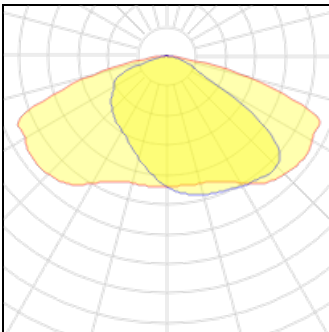

Light output 1

1 x LED

Nominal lamp power	77.6 W	LOR	100%
Lamp flux	10000 lm	Total flux	10000 lm
Luminous efficacy	129 lm/W	Total power	77.6 W
CCT	3000 K		
CRI	80		

1 x LED

Nominal lamp power	91.9 W	LOR	100%
Lamp flux	12500 lm	Total flux	12500 lm
Luminous efficacy	136 lm/W	Total power	91.9 W
CCT	4000 K		
CRI	80		

1 x LED

Nominal lamp power	97 W	LOR	100%
Lamp flux	12500 lm	Total flux	12500 lm
Luminous efficacy	129 lm/W	Total power	97 W
CCT	3000 K		
CRI	80		

1 x LED

Nominal lamp power	80.8 W	LOR	100%
Lamp flux	11000 lm	Total flux	11000 lm
Luminous efficacy	136 lm/W	Total power	80.8 W
CCT	4000 K		
CRI	80		

1 x LED

Nominal lamp power	73.5 W	LOR	100%
Lamp flux	10000 lm	Total flux	10000 lm
Luminous efficacy	136 lm/W	Total power	73.5 W
CCT	4000 K		
CRI	80		

1 x LED

Nominal lamp power	67.6 W	LOR	100%
Lamp flux	9200 lm	Total flux	9200 lm
Luminous efficacy	136 lm/W	Total power	67.6 W
CCT	4000 K		
CRI	80		