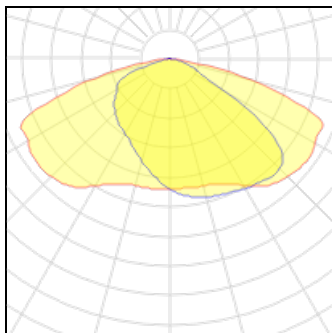

Light output 1

1 x LED

Nominal lamp power	77.6 W	LOR	100%
Lamp flux	10000 lm	Total flux	10000 lm
Luminous efficacy	129 lm/W	Total power	77.6 W
CCT	3000 K		
CRI	80		

1 x LED

Nominal lamp power	91.9 W	LOR	100%
Lamp flux	12500 lm	Total flux	12500 lm
Luminous efficacy	136 lm/W	Total power	91.9 W
CCT	4000 K		
CRI	80		

1 x LED

Nominal lamp power	97 W	LOR	100%
Lamp flux	12500 lm	Total flux	12500 lm
Luminous efficacy	129 lm/W	Total power	97 W
CCT	3000 K		
CRI	80		

1 x LED

Nominal lamp power	80.8 W	LOR	100%
Lamp flux	11000 lm	Total flux	11000 lm
Luminous efficacy	136 lm/W	Total power	80.8 W
CCT	4000 K		
CRI	80		

1 x LED

Nominal lamp power	73.5 W	LOR	100%
Lamp flux	10000 lm	Total flux	10000 lm
Luminous efficacy	136 lm/W	Total power	73.5 W
CCT	4000 K		
CRI	80		

1 x LED

Nominal lamp power	67.6 W	LOR	100%
Lamp flux	9200 lm	Total flux	9200 lm
Luminous efficacy	136 lm/W	Total power	67.6 W
CCT	4000 K		
CRI	80		