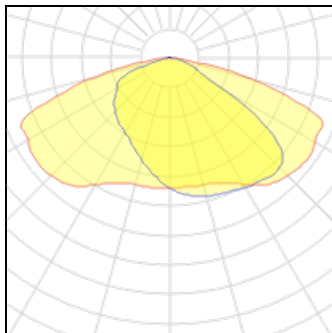

Light output 1

1 x LED

Nominal lamp power	77.6 W	LOR	100%
Lamp flux	10000 lm	Total flux	10000 lm
Luminous efficacy	129 lm/W	Total power	77.6 W
CCT	3000 K		
CRI	80		

1 x LED

Nominal lamp power	91.9 W	LOR	100%
Lamp flux	12500 lm	Total flux	12500 lm
Luminous efficacy	136 lm/W	Total power	91.9 W
CCT	4000 K		
CRI	80		

1 x LED

Nominal lamp power	97 W	LOR	100%
Lamp flux	12500 lm	Total flux	12500 lm
Luminous efficacy	129 lm/W	Total power	97 W
CCT	3000 K		
CRI	80		

1 x LED

Nominal lamp power	80.8 W	LOR	100%
Lamp flux	11000 lm	Total flux	11000 lm
Luminous efficacy	136 lm/W	Total power	80.8 W
CCT	4000 K		
CRI	80		

Mounting mode

Ceiling mounted, Pole top mounted

Shape and measurements

Length: 26.54 in

Width: 12.09 in

Height: 4.80 in

Electric

System power: 67.6-97 W