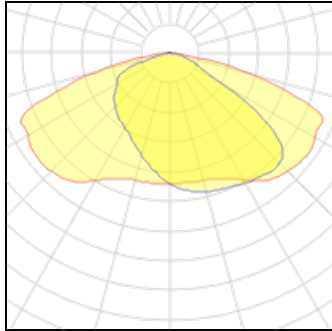

Light output 1

1 x LED

Nominal lamp power	77.6 W	LOR	100%
Lamp flux	10000 lm	Total flux	10000 lm
Luminous efficacy	129 lm/W	Total power	77.6 W
CCT	3000 K		
CRI	80		

1 x LED

Nominal lamp power	91.9 W	LOR	100%
Lamp flux	12500 lm	Total flux	12500 lm
Luminous efficacy	136 lm/W	Total power	91.9 W
CCT	4000 K		
CRI	80		

1 x LED

Nominal lamp power	97 W	LOR	100%
Lamp flux	12500 lm	Total flux	12500 lm
Luminous efficacy	129 lm/W	Total power	97 W
CCT	3000 K		
CRI	80		

1 x LED

Nominal lamp power	80.8 W	LOR	100%
Lamp flux	11000 lm	Total flux	11000 lm
Luminous efficacy	136 lm/W	Total power	80.8 W
CCT	4000 K		
CRI	80		

Mounting mode

Ceiling mounted, Pole top mounted

Shape and measurements

Length: 26.54 in

Width: 12.09 in

Height: 4.80 in

Electric

System power: 67.6-97 W