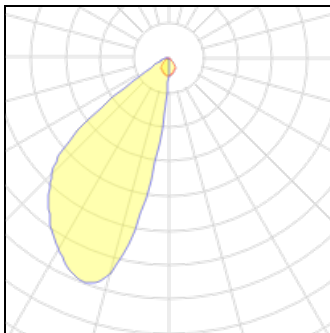

Product data sheet

CALLISTO POLE BLACK 60LM 2700K RA>80 TRAILING EDGE DIMMING

7021989141075

SG ARMATUREN

Attractive garden lamp for outdoor use. Well integrated LED chip, dimmable via phase-dimming. Made of die-cast powder-coated aluminium, powder coating and 10-year corrosion warranty, glass diffuser. 60 cm in total height, direct 230 V with loopable quick clips, front locked using torx. IP44, vandal-resistant. Can be screwed to tile or concrete, and embedded using an anchor (accessory) Light distribution Direct/Asymmetric Light technic LED (not exchangeable) 3W 2700K Ra>80 SDCM 3 L70/B50 >50,000 hrs Control/Dimming Trailing edge dimming Protection Class I IP44 Energy and approvals CE Materials and finish Housing: Aluminium Colour: Black (RAL 9004) Optics: Glass Mounting/Connection Pole, wall, bollard or earthing rod, Outdoor Screwless terminal block Max. luminaires per circuit breaker: B10: 115, B16: 184, C10: 134, C16: 215

Light output 1

1 x LED

Nominal lamp power

3 W

LOR

100%

Lamp flux

60 lm