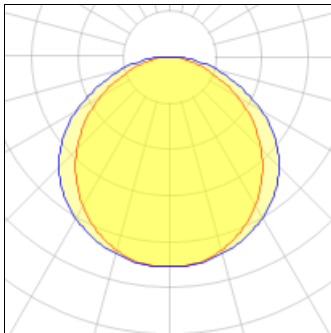

Product data sheet

OVATION LED SERIES
24RDI-50-UNV-L850-CD1-U
COOPER LIGHTING

IP
47

Available in 1' x 4', 2' x 2' and 2' x 4' recessed versions, Clean architectural appearance, Optimal performance and energy efficient, High performance efficacy up to 109 lumens per watt, Over 60% energy savings when compared to fluorescent troffers, Four CCT options: 3000K, 3500K, 4000K, and 5000K at 80CRI, Standard 0-10V dimming driver with Step-dim and Fifth Light options, 2x2: L90 at 60,000 hours 2x4: L89 at 60,000 hours with 5 year warranty

Light output 1 (integrated)

Lamp type	LED	CCT	5000 K
Nominal lamp power	50.3 W	CRI	80
Total flux	5320 lm	LOR	100%
Luminous efficacy	106 lm/W	Total power	50.3 W

Mounting mode

Ceiling recessed

Shape and measurements

Length: 24.00 in

Width: 48.00 in

Height: 0.39 in

Adjustability

Fixed

Electric

System power: 50.3 W

Protection