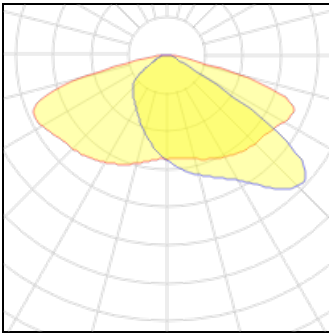

LOR	100%
Total flux	2000 lm
Total power	15 W

1 x LED

Nominal lamp power	31.5 W
Lamp flux	4500 lm
Luminous efficacy	143 lm/W
CCT	3000 K
CRI	70

LOR	100%
Total flux	4500 lm
Total power	31.5 W

1 x LED

Nominal lamp power	30 W	LOR	100%
Lamp flux	4250 lm	Total flux	4250 lm
Luminous efficacy	142 lm/W	Total power	30 W
CCT	3000 K		
CRI	70		

1 x LED

Nominal lamp power	28 W	LOR	100%
Lamp flux	4000 lm	Total flux	4000 lm
Luminous efficacy	143 lm/W	Total power	28 W
CCT	3000 K		
CRI	70		

1 x LED

Nominal lamp power	26.5 W	LOR	100%
Lamp flux	3750 lm	Total flux	3750 lm
Luminous efficacy	142 lm/W	Total power	26.5 W
CCT	3000 K		
CRI	70		

1 x LED

Nominal lamp power	24.5 W	LOR	100%
Lamp flux	3500 lm	Total flux	3500 lm
Luminous efficacy	143 lm/W	Total power	24.5 W
CCT	3000 K		
CRI	70		

1 x LED

Nominal lamp power	23 W	LOR	100%
Lamp flux	3250 lm	Total flux	3250 lm
Luminous efficacy	141 lm/W	Total power	23 W
CCT	3000 K		
CRI	70		

1 x LED

Nominal lamp power	21.5 W	LOR	100%
Lamp flux	3000 lm	Total flux	3000 lm
Luminous efficacy	140 lm/W	Total power	21.5 W
CCT	3000 K		
CRI	70		

1 x LED

Nominal lamp power	20 W	LOR	100%
Lamp flux	2750 lm	Total flux	2750 lm
Luminous efficacy	138 lm/W	Total power	20 W
CCT	3000 K		
CRI	70		