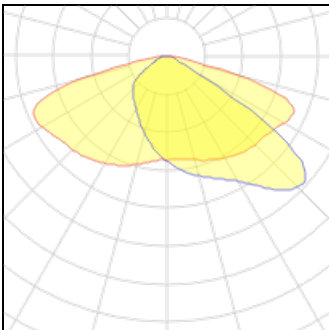

1 x LED

Nominal lamp power	13.5 W	LOR	100%
Lamp flux	1500 lm	Total flux	1500 lm
Luminous efficacy	111 lm/W	Total power	13.5 W
CCT	2700 K		
CRI	70		

1 x LED

Nominal lamp power	11.5 W	LOR	100%
Lamp flux	1250 lm	Total flux	1250 lm
Luminous efficacy	109 lm/W	Total power	11.5 W
CCT	2700 K		
CRI	70		

1 x LED

Nominal lamp power	11.5 W
Lamp flux	1500 lm
Luminous efficacy	130 lm/W
CCT	4000 K
CRI	70

LOR	100%
Total flux	1500 lm
Total power	11.5 W

1 x LED

Nominal lamp power	10 W
Lamp flux	1000 lm
Luminous efficacy	100 lm/W
CCT	2700 K
CRI	70

LOR	100%
Total flux	1000 lm
Total power	10 W

1 x LED

Nominal lamp power	31.5 W
Lamp flux	4750 lm
Luminous efficacy	151 lm/W
CCT	4000 K
CRI	70

LOR	100%
Total flux	4750 lm
Total power	31.5 W

1 x LED

Nominal lamp power	15 W
Lamp flux	2000 lm
Luminous efficacy	133 lm/W
CCT	3000 K
CRI	70