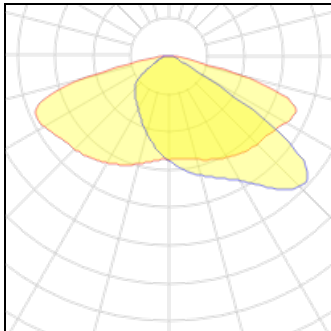

Product data sheet

PRO-VIA "S" 36 LEDS OPTIEK 2

413501XX

PROLUMIA

413501XX Pro-Via "S" 36 leds optiek 2

Light output 1

1 x LED

Nominal lamp power	12 W
Lamp flux	1500 lm
Luminous efficacy	125 lm/W
CCT	3000 K
CRI	70

LOR	100%
Total flux	1500 lm
Total power	12 W

1 x LED

Nominal lamp power	33 W
Lamp flux	4750 lm
Luminous efficacy	144 lm/W
CCT	3000 K
CRI	70

LOR	100%
Total flux	4750 lm
Total power	33 W

1 x LED

Nominal lamp power	27 W
Lamp flux	4000 lm
Luminous efficacy	148 lm/W
CCT	4000 K
CRI	70

LOR	100%
Total flux	4000 lm
Total power	27 W

1 x LED

Nominal lamp power	7 W	LOR	100%
Lamp flux	750 lm	Total flux	750 lm
Luminous efficacy	107 lm/W	Total power	7 W
CCT	4000 K		
CRI	70		

1 x LED

Nominal lamp power	23.5 W	LOR	100%
Lamp flux	3500 lm	Total flux	3500 lm
Luminous efficacy	149 lm/W	Total power	23.5 W
CCT	4000 K		
CRI	70		