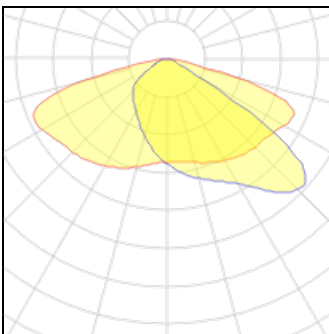

1 x LED

Nominal lamp power	16 W	LOR	100%
Lamp flux	2250 lm	Total flux	2250 lm
Luminous efficacy	141 lm/W	Total power	16 W
CCT	4000 K		
CRI	70		

1 x LED

Nominal lamp power	14.5 W	LOR	100%
Lamp flux	2000 lm	Total flux	2000 lm
Luminous efficacy	138 lm/W	Total power	14.5 W
CCT	4000 K		
CRI	70		

1 x LED

Nominal lamp power	30 W	LOR	100%
Lamp flux	4500 lm	Total flux	4500 lm
Luminous efficacy	150 lm/W	Total power	30 W
CCT	4000 K		
CRI	70		

1 x LED

Nominal lamp power	13 W	LOR	100%
Lamp flux	1750 lm	Total flux	1750 lm
Luminous efficacy	135 lm/W	Total power	13 W
CCT	4000 K		
CRI	70		

1 x LED

Nominal lamp power	10 W	LOR	100%
Lamp flux	1250 lm	Total flux	1250 lm
Luminous efficacy	125 lm/W	Total power	10 W
CCT	4000 K		
CRI	70		

1 x LED

Nominal lamp power	22 W	LOR	100%
Lamp flux	2750 lm	Total flux	2750 lm
Luminous efficacy	125 lm/W	Total power	22 W
CCT	2700 K		
CRI	70		

1 x LED

Nominal lamp power	28.5 W	LOR	100%
Lamp flux	4250 lm	Total flux	4250 lm
Luminous efficacy	149 lm/W	Total power	28.5 W
CCT	4000 K		
CRI	70		

1 x LED

Nominal lamp power	26 W	LOR	100%
Lamp flux	3250 lm	Total flux	3250 lm
Luminous efficacy	125 lm/W	Total power	26 W
CCT	2700 K		
CRI	70		