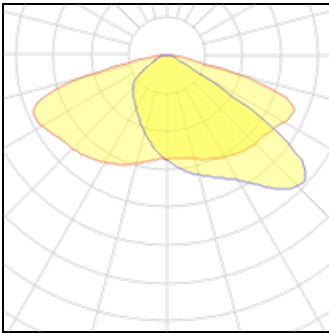

1 x LED

Nominal lamp power	10 W	LOR	100%
Lamp flux	1250 lm	Total flux	1250 lm
Luminous efficacy	125 lm/W	Total power	10 W
CCT	4000 K		
CRI	70		

1 x LED

Nominal lamp power	22 W	LOR	100%
Lamp flux	2750 lm	Total flux	2750 lm
Luminous efficacy	125 lm/W	Total power	22 W
CCT	2700 K		
CRI	70		

1 x LED

Nominal lamp power	28.5 W	LOR	100%
Lamp flux	4250 lm	Total flux	4250 lm
Luminous efficacy	149 lm/W	Total power	28.5 W
CCT	4000 K		
CRI	70		

1 x LED

Nominal lamp power	26 W	LOR	100%
Lamp flux	3250 lm	Total flux	3250 lm
Luminous efficacy	125 lm/W	Total power	26 W
CCT	2700 K		
CRI	70		

1 x LED

Nominal lamp power	20 W	LOR	100%
Lamp flux	2500 lm	Total flux	2500 lm
Luminous efficacy	125 lm/W	Total power	20 W
CCT	2700 K		
CRI	70		

1 x LED

Nominal lamp power	18.5 W	LOR	100%
Lamp flux	2250 lm	Total flux	2250 lm
Luminous efficacy	122 lm/W	Total power	18.5 W
CCT	2700 K		
CRI	70		

1 x LED

Nominal lamp power	17 W	LOR	100%
Lamp flux	2000 lm	Total flux	2000 lm
Luminous efficacy	118 lm/W	Total power	17 W
CCT	2700 K		
CRI	70		

1 x LED

Nominal lamp power	15 W	LOR	100%
Lamp flux	1750 lm	Total flux	1750 lm
Luminous efficacy	117 lm/W	Total power	15 W
CCT	2700 K		
CRI	70		