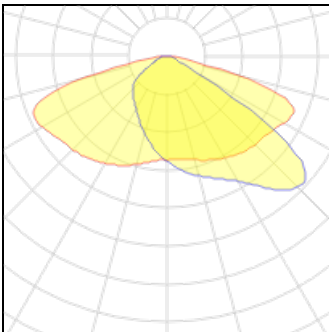

1 x LED

Nominal lamp power	16 W	LOR	100%
Lamp flux	2250 lm	Total flux	2250 lm
Luminous efficacy	141 lm/W	Total power	16 W
CCT	4000 K		
CRI	70		

1 x LED

Nominal lamp power	14.5 W	LOR	100%
Lamp flux	2000 lm	Total flux	2000 lm
Luminous efficacy	138 lm/W	Total power	14.5 W
CCT	4000 K		
CRI	70		

1 x LED

Nominal lamp power	30 W	LOR	100%
Lamp flux	4500 lm	Total flux	4500 lm
Luminous efficacy	150 lm/W	Total power	30 W
CCT	4000 K		
CRI	70		

1 x LED

Nominal lamp power	13 W	LOR	100%
Lamp flux	1750 lm	Total flux	1750 lm
Luminous efficacy	135 lm/W	Total power	13 W
CCT	4000 K		
CRI	70		

1 x LED

Nominal lamp power	10 W	LOR	100%
Lamp flux	1250 lm	Total flux	1250 lm
Luminous efficacy	125 lm/W	Total power	10 W
CCT	4000 K		
CRI	70		

1 x LED

Nominal lamp power	22 W	LOR	100%
Lamp flux	2750 lm	Total flux	2750 lm
Luminous efficacy	125 lm/W	Total power	22 W
CCT	2700 K		
CRI	70		

1 x LED

Nominal lamp power	28.5 W	LOR	100%
Lamp flux	4250 lm	Total flux	4250 lm
Luminous efficacy	149 lm/W	Total power	28.5 W
CCT	4000 K		
CRI	70		

1 x LED

Nominal lamp power	26 W	LOR	100%
Lamp flux	3250 lm	Total flux	3250 lm
Luminous efficacy	125 lm/W	Total power	26 W
CCT	2700 K		
CRI	70		