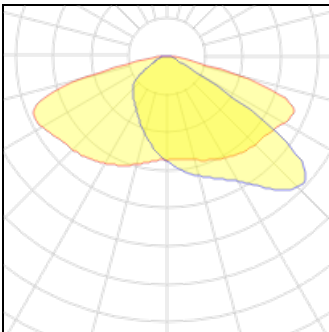

1 x LED

Nominal lamp power	18 W	LOR	100%
Lamp flux	2500 lm	Total flux	2500 lm
Luminous efficacy	139 lm/W	Total power	18 W
CCT	3000 K		
CRI	70		

1 x LED

Nominal lamp power	16.5 W	LOR	100%
Lamp flux	2250 lm	Total flux	2250 lm
Luminous efficacy	136 lm/W	Total power	16.5 W
CCT	3000 K		
CRI	70		

1 x LED

Nominal lamp power	25.5 W	LOR	100%
Lamp flux	3750 lm	Total flux	3750 lm
Luminous efficacy	147 lm/W	Total power	25.5 W
CCT	4000 K		
CRI	70		

1 x LED

Nominal lamp power	24 W	LOR	100%
Lamp flux	3000 lm	Total flux	3000 lm
Luminous efficacy	125 lm/W	Total power	24 W
CCT	2700 K		
CRI	70		

1 x LED

Nominal lamp power	8.5 W	LOR	100%
Lamp flux	1000 lm	Total flux	1000 lm
Luminous efficacy	118 lm/W	Total power	8.5 W
CCT	4000 K		
CRI	70		

1 x LED

Nominal lamp power	10.5 W	LOR	100%
Lamp flux	1250 lm	Total flux	1250 lm
Luminous efficacy	119 lm/W	Total power	10.5 W
CCT	3000 K		
CRI	70		