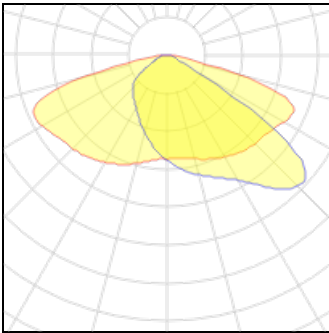

1 x LED

Nominal lamp power	17 W	LOR	100%
Lamp flux	2000 lm	Total flux	2000 lm
Luminous efficacy	118 lm/W	Total power	17 W
CCT	2700 K		
CRI	70		

1 x LED

Nominal lamp power	15 W	LOR	100%
Lamp flux	1750 lm	Total flux	1750 lm
Luminous efficacy	117 lm/W	Total power	15 W
CCT	2700 K		
CRI	70		

1 x LED

Nominal lamp power	13.5 W	LOR	100%
Lamp flux	1500 lm	Total flux	1500 lm
Luminous efficacy	111 lm/W	Total power	13.5 W
CCT	2700 K		
CRI	70		

1 x LED

Nominal lamp power	11.5 W	LOR	100%
Lamp flux	1250 lm	Total flux	1250 lm
Luminous efficacy	109 lm/W	Total power	11.5 W
CCT	2700 K		
CRI	70		

1 x LED

Nominal lamp power	11.5 W
Lamp flux	1500 lm
Luminous efficacy	130 lm/W
CCT	4000 K
CRI	70

LOR	100%
Total flux	1500 lm
Total power	11.5 W

1 x LED

Nominal lamp power	10 W
Lamp flux	1000 lm
Luminous efficacy	100 lm/W
CCT	2700 K
CRI	70

LOR	100%
Total flux	1000 lm
Total power	10 W

1 x LED

Nominal lamp power	31.5 W
Lamp flux	4750 lm
Luminous efficacy	151 lm/W
CCT	4000 K
CRI	70

LOR	100%
Total flux	4750 lm
Total power	31.5 W

1 x LED

Nominal lamp power	15 W
Lamp flux	2000 lm
Luminous efficacy	133 lm/W
CCT	3000 K
CRI	70