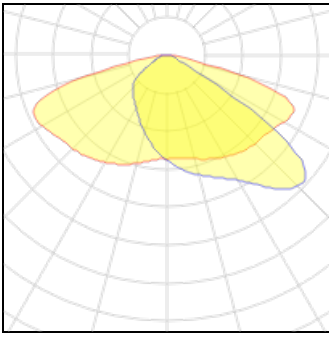

1 x LED

Nominal lamp power	21.5 W	LOR	100%
Lamp flux	3000 lm	Total flux	3000 lm
Luminous efficacy	140 lm/W	Total power	21.5 W
CCT	3000 K		
CRI	70		

1 x LED

Nominal lamp power	20 W	LOR	100%
Lamp flux	2750 lm	Total flux	2750 lm
Luminous efficacy	138 lm/W	Total power	20 W
CCT	3000 K		
CRI	70		

1 x LED

Nominal lamp power	18 W	LOR	100%
Lamp flux	2500 lm	Total flux	2500 lm
Luminous efficacy	139 lm/W	Total power	18 W
CCT	3000 K		
CRI	70		

1 x LED

Nominal lamp power	16.5 W	LOR	100%
Lamp flux	2250 lm	Total flux	2250 lm
Luminous efficacy	136 lm/W	Total power	16.5 W
CCT	3000 K		
CRI	70		

1 x LED

Nominal lamp power	25.5 W	LOR	100%
Lamp flux	3750 lm	Total flux	3750 lm
Luminous efficacy	147 lm/W	Total power	25.5 W
CCT	4000 K		
CRI	70		

1 x LED

Nominal lamp power	24 W	LOR	100%
Lamp flux	3000 lm	Total flux	3000 lm
Luminous efficacy	125 lm/W	Total power	24 W
CCT	2700 K		
CRI	70		

1 x LED

Nominal lamp power	8.5 W	LOR	100%
Lamp flux	1000 lm	Total flux	1000 lm
Luminous efficacy	118 lm/W	Total power	8.5 W
CCT	4000 K		
CRI	70		

1 x LED

Nominal lamp power	10.5 W	LOR	100%
Lamp flux	1250 lm	Total flux	1250 lm
Luminous efficacy	119 lm/W	Total power	10.5 W
CCT	3000 K		
CRI	70		