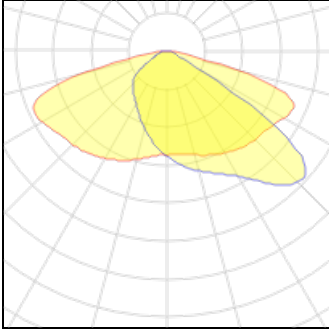

1 x LED

Nominal lamp power	37.5 W	LOR	100%
Lamp flux	4750 lm	Total flux	4750 lm
Luminous efficacy	127 lm/W	Total power	37.5 W
CCT	2700 K		
CRI	70		

1 x LED

Nominal lamp power	35.5 W	LOR	100%
Lamp flux	4500 lm	Total flux	4500 lm
Luminous efficacy	127 lm/W	Total power	35.5 W
CCT	2700 K		
CRI	70		

1 x LED

Nominal lamp power	33.5 W	LOR	100%
Lamp flux	4250 lm	Total flux	4250 lm
Luminous efficacy	127 lm/W	Total power	33.5 W
CCT	2700 K		
CRI	70		

1 x LED

Nominal lamp power	32 W	LOR	100%
Lamp flux	4000 lm	Total flux	4000 lm
Luminous efficacy	125 lm/W	Total power	32 W
CCT	2700 K		
CRI	70		

1 x LED

Nominal lamp power	30 W	LOR	100%
Lamp flux	3750 lm	Total flux	3750 lm
Luminous efficacy	125 lm/W	Total power	30 W
CCT	2700 K		
CRI	70		

1 x LED			
Nominal lamp power	28 W	LOR	100%
Lamp flux	3500 lm	Total flux	3500 lm
Luminous efficacy	125 lm/W	Total power	28 W
CCT	2700 K		
CRI	70		