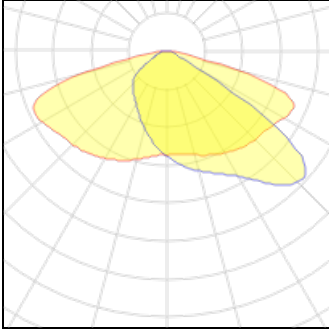

LOR	100%
Total flux	1500 lm
Total power	12 W

1 x LED

Nominal lamp power	33 W
Lamp flux	4750 lm
Luminous efficacy	144 lm/W
CCT	3000 K
CRI	70

LOR	100%
Total flux	4750 lm
Total power	33 W

1 x LED

Nominal lamp power	27 W
Lamp flux	4000 lm
Luminous efficacy	148 lm/W
CCT	4000 K
CRI	70

LOR	100%
Total flux	4000 lm
Total power	27 W

1 x LED

Nominal lamp power	7 W	LOR	100%
Lamp flux	750 lm	Total flux	750 lm
Luminous efficacy	107 lm/W	Total power	7 W
CCT	4000 K		
CRI	70		

1 x LED

Nominal lamp power	23.5 W	LOR	100%
Lamp flux	3500 lm	Total flux	3500 lm
Luminous efficacy	149 lm/W	Total power	23.5 W
CCT	4000 K		
CRI	70		

1 x LED

Nominal lamp power	22 W	LOR	100%
Lamp flux	3250 lm	Total flux	3250 lm
Luminous efficacy	148 lm/W	Total power	22 W
CCT	4000 K		
CRI	70		

1 x LED

Nominal lamp power	20.5 W	LOR	100%
Lamp flux	3000 lm	Total flux	3000 lm
Luminous efficacy	146 lm/W	Total power	20.5 W
CCT	4000 K		
CRI	70		

1 x LED

Nominal lamp power	19 W	LOR	100%
Lamp flux	2750 lm	Total flux	2750 lm
Luminous efficacy	145 lm/W	Total power	19 W
CCT	4000 K		
CRI	70		

1 x LED

Nominal lamp power	17.5 W	LOR	100%
Lamp flux	2500 lm	Total flux	2500 lm
Luminous efficacy	143 lm/W	Total power	17.5 W
CCT	4000 K		
CRI	70		