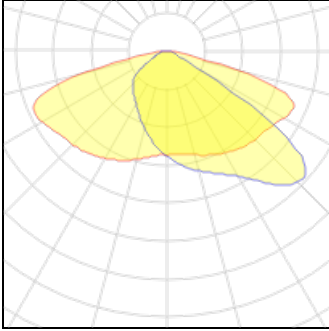

LOR	100%
Total flux	2000 lm
Total power	15 W

1 x LED

Nominal lamp power	31.5 W
Lamp flux	4500 lm
Luminous efficacy	143 lm/W
CCT	3000 K
CRI	70

LOR	100%
Total flux	4500 lm
Total power	31.5 W

1 x LED

Nominal lamp power	30 W	LOR	100%
Lamp flux	4250 lm	Total flux	4250 lm
Luminous efficacy	142 lm/W	Total power	30 W
CCT	3000 K		
CRI	70		

1 x LED

Nominal lamp power	28 W	LOR	100%
Lamp flux	4000 lm	Total flux	4000 lm
Luminous efficacy	143 lm/W	Total power	28 W
CCT	3000 K		
CRI	70		

1 x LED

Nominal lamp power	26.5 W	LOR	100%
Lamp flux	3750 lm	Total flux	3750 lm
Luminous efficacy	142 lm/W	Total power	26.5 W
CCT	3000 K		
CRI	70		

1 x LED

Nominal lamp power	24.5 W	LOR	100%
Lamp flux	3500 lm	Total flux	3500 lm
Luminous efficacy	143 lm/W	Total power	24.5 W
CCT	3000 K		
CRI	70		

1 x LED

Nominal lamp power	23 W	LOR	100%
Lamp flux	3250 lm	Total flux	3250 lm
Luminous efficacy	141 lm/W	Total power	23 W
CCT	3000 K		
CRI	70		

1 x LED

Nominal lamp power	21.5 W	LOR	100%
Lamp flux	3000 lm	Total flux	3000 lm
Luminous efficacy	140 lm/W	Total power	21.5 W
CCT	3000 K		
CRI	70		

1 x LED

Nominal lamp power	20 W	LOR	100%
Lamp flux	2750 lm	Total flux	2750 lm
Luminous efficacy	138 lm/W	Total power	20 W
CCT	3000 K		
CRI	70		