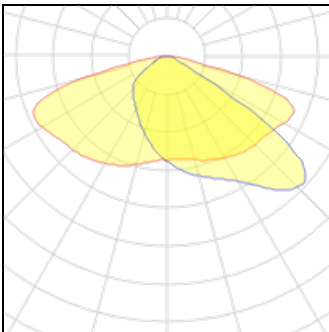

1 x LED

Nominal lamp power	10 W	LOR	100%
Lamp flux	1250 lm	Total flux	1250 lm
Luminous efficacy	125 lm/W	Total power	10 W
CCT	4000 K		
CRI	70		

1 x LED

Nominal lamp power	22 W	LOR	100%
Lamp flux	2750 lm	Total flux	2750 lm
Luminous efficacy	125 lm/W	Total power	22 W
CCT	2700 K		
CRI	70		

1 x LED

Nominal lamp power	28.5 W	LOR	100%
Lamp flux	4250 lm	Total flux	4250 lm
Luminous efficacy	149 lm/W	Total power	28.5 W
CCT	4000 K		
CRI	70		

1 x LED

Nominal lamp power	26 W	LOR	100%
Lamp flux	3250 lm	Total flux	3250 lm
Luminous efficacy	125 lm/W	Total power	26 W
CCT	2700 K		
CRI	70		

1 x LED

Nominal lamp power	20 W	LOR	100%
Lamp flux	2500 lm	Total flux	2500 lm
Luminous efficacy	125 lm/W	Total power	20 W
CCT	2700 K		
CRI	70		

1 x LED

Nominal lamp power	18.5 W	LOR	100%
Lamp flux	2250 lm	Total flux	2250 lm
Luminous efficacy	122 lm/W	Total power	18.5 W
CCT	2700 K		
CRI	70		

1 x LED

Nominal lamp power	17 W	LOR	100%
Lamp flux	2000 lm	Total flux	2000 lm
Luminous efficacy	118 lm/W	Total power	17 W
CCT	2700 K		
CRI	70		

1 x LED

Nominal lamp power	15 W	LOR	100%
Lamp flux	1750 lm	Total flux	1750 lm
Luminous efficacy	117 lm/W	Total power	15 W
CCT	2700 K		
CRI	70		