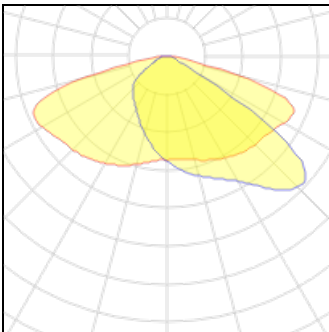

LOR	100%
Total flux	4000 lm
Total power	27 W

1 x LED

Nominal lamp power	7 W	LOR	100%
Lamp flux	750 lm	Total flux	750 lm
Luminous efficacy	107 lm/W	Total power	7 W
CCT	4000 K		
CRI	70		

1 x LED

Nominal lamp power	23.5 W	LOR	100%
Lamp flux	3500 lm	Total flux	3500 lm
Luminous efficacy	149 lm/W	Total power	23.5 W
CCT	4000 K		
CRI	70		

1 x LED

Nominal lamp power	22 W	LOR	100%
Lamp flux	3250 lm	Total flux	3250 lm
Luminous efficacy	148 lm/W	Total power	22 W
CCT	4000 K		
CRI	70		

1 x LED

Nominal lamp power	20.5 W	LOR	100%
Lamp flux	3000 lm	Total flux	3000 lm
Luminous efficacy	146 lm/W	Total power	20.5 W
CCT	4000 K		
CRI	70		

1 x LED

Nominal lamp power	19 W	LOR	100%
Lamp flux	2750 lm	Total flux	2750 lm
Luminous efficacy	145 lm/W	Total power	19 W
CCT	4000 K		
CRI	70		

1 x LED

Nominal lamp power	17.5 W	LOR	100%
Lamp flux	2500 lm	Total flux	2500 lm
Luminous efficacy	143 lm/W	Total power	17.5 W
CCT	4000 K		
CRI	70		

1 x LED

Nominal lamp power	16 W	LOR	100%
Lamp flux	2250 lm	Total flux	2250 lm
Luminous efficacy	141 lm/W	Total power	16 W
CCT	4000 K		
CRI	70		

1 x LED

Nominal lamp power	14.5 W	LOR	100%
Lamp flux	2000 lm	Total flux	2000 lm
Luminous efficacy	138 lm/W	Total power	14.5 W
CCT	4000 K		
CRI	70		