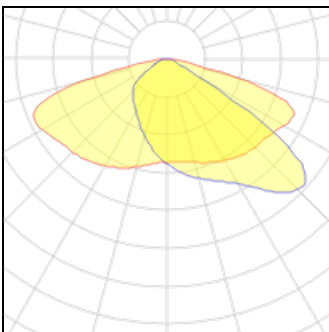

1 x LED

Nominal lamp power	8.5 W	LOR	100%
Lamp flux	1000 lm	Total flux	1000 lm
Luminous efficacy	118 lm/W	Total power	8.5 W
CCT	4000 K		
CRI	70		

1 x LED

Nominal lamp power	10.5 W	LOR	100%
Lamp flux	1250 lm	Total flux	1250 lm
Luminous efficacy	119 lm/W	Total power	10.5 W
CCT	3000 K		
CRI	70		

1 x LED

Nominal lamp power	9 W	LOR	100%
Lamp flux	1000 lm	Total flux	1000 lm
Luminous efficacy	111 lm/W	Total power	9 W
CCT	3000 K		
CRI	70		

1 x LED

Nominal lamp power	7.5 W	LOR	100%
Lamp flux	750 lm	Total flux	750 lm
Luminous efficacy	100 lm/W	Total power	7.5 W
CCT	3000 K		
CRI	70		

1 x LED

Nominal lamp power	37.5 W	LOR	100%
Lamp flux	4750 lm	Total flux	4750 lm
Luminous efficacy	127 lm/W	Total power	37.5 W
CCT	2700 K		
CRI	70		

1 x LED

Nominal lamp power	35.5 W	LOR	100%
Lamp flux	4500 lm	Total flux	4500 lm
Luminous efficacy	127 lm/W	Total power	35.5 W
CCT	2700 K		
CRI	70		

1 x LED

Nominal lamp power	33.5 W	LOR	100%
Lamp flux	4250 lm	Total flux	4250 lm
Luminous efficacy	127 lm/W	Total power	33.5 W
CCT	2700 K		
CRI	70		

1 x LED

Nominal lamp power	32 W	LOR	100%
Lamp flux	4000 lm	Total flux	4000 lm
Luminous efficacy	125 lm/W	Total power	32 W
CCT	2700 K		
CRI	70		