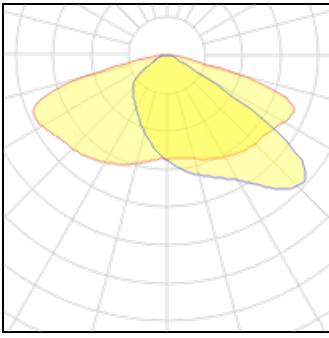

1 x LED

Nominal lamp power	30 W	LOR	100%
Lamp flux	4500 lm	Total flux	4500 lm
Luminous efficacy	150 lm/W	Total power	30 W
CCT	4000 K		
CRI	70		

1 x LED

Nominal lamp power	13 W	LOR	100%
Lamp flux	1750 lm	Total flux	1750 lm
Luminous efficacy	135 lm/W	Total power	13 W
CCT	4000 K		
CRI	70		

1 x LED

Nominal lamp power	10 W	LOR	100%
Lamp flux	1250 lm	Total flux	1250 lm
Luminous efficacy	125 lm/W	Total power	10 W
CCT	4000 K		
CRI	70		

1 x LED

Nominal lamp power	22 W	LOR	100%
Lamp flux	2750 lm	Total flux	2750 lm
Luminous efficacy	125 lm/W	Total power	22 W
CCT	2700 K		
CRI	70		

1 x LED

Nominal lamp power	28.5 W	LOR	100%
Lamp flux	4250 lm	Total flux	4250 lm
Luminous efficacy	149 lm/W	Total power	28.5 W
CCT	4000 K		
CRI	70		

1 x LED

Nominal lamp power	26 W	LOR	100%
Lamp flux	3250 lm	Total flux	3250 lm
Luminous efficacy	125 lm/W	Total power	26 W
CCT	2700 K		
CRI	70		

1 x LED

Nominal lamp power	20 W	LOR	100%
Lamp flux	2500 lm	Total flux	2500 lm
Luminous efficacy	125 lm/W	Total power	20 W
CCT	2700 K		
CRI	70		

1 x LED

Nominal lamp power	18.5 W	LOR	100%
Lamp flux	2250 lm	Total flux	2250 lm
Luminous efficacy	122 lm/W	Total power	18.5 W
CCT	2700 K		
CRI	70		