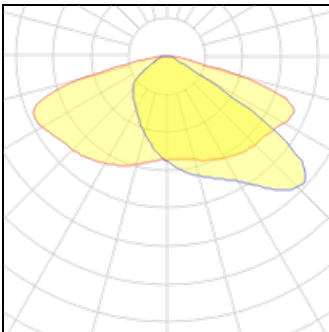

LOR	100%
Total flux	1500 lm
Total power	12 W

1 x LED

Nominal lamp power	33 W
Lamp flux	4750 lm
Luminous efficacy	144 lm/W
CCT	3000 K
CRI	70

LOR	100%
Total flux	4750 lm
Total power	33 W

1 x LED

Nominal lamp power	27 W
Lamp flux	4000 lm
Luminous efficacy	148 lm/W
CCT	4000 K
CRI	70

LOR	100%
Total flux	4000 lm
Total power	27 W

1 x LED

Nominal lamp power	7 W	LOR	100%
Lamp flux	750 lm	Total flux	750 lm
Luminous efficacy	107 lm/W	Total power	7 W
CCT	4000 K		
CRI	70		

1 x LED

Nominal lamp power	23.5 W	LOR	100%
Lamp flux	3500 lm	Total flux	3500 lm
Luminous efficacy	149 lm/W	Total power	23.5 W
CCT	4000 K		
CRI	70		

1 x LED

Nominal lamp power	22 W	LOR	100%
Lamp flux	3250 lm	Total flux	3250 lm
Luminous efficacy	148 lm/W	Total power	22 W
CCT	4000 K		
CRI	70		

1 x LED

Nominal lamp power	20.5 W	LOR	100%
Lamp flux	3000 lm	Total flux	3000 lm
Luminous efficacy	146 lm/W	Total power	20.5 W
CCT	4000 K		
CRI	70		