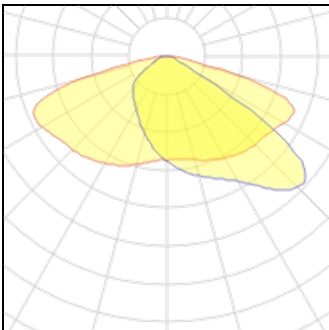

1 x LED

Nominal lamp power	8.5 W	LOR	100%
Lamp flux	1000 lm	Total flux	1000 lm
Luminous efficacy	118 lm/W	Total power	8.5 W
CCT	4000 K		
CRI	70		

1 x LED

Nominal lamp power	10.5 W	LOR	100%
Lamp flux	1250 lm	Total flux	1250 lm
Luminous efficacy	119 lm/W	Total power	10.5 W
CCT	3000 K		
CRI	70		

1 x LED

Nominal lamp power	9 W	LOR	100%
Lamp flux	1000 lm	Total flux	1000 lm
Luminous efficacy	111 lm/W	Total power	9 W
CCT	3000 K		
CRI	70		

1 x LED

Nominal lamp power	7.5 W	LOR	100%
Lamp flux	750 lm	Total flux	750 lm
Luminous efficacy	100 lm/W	Total power	7.5 W
CCT	3000 K		
CRI	70		

1 x LED

Nominal lamp power	37.5 W	LOR	100%
Lamp flux	4750 lm	Total flux	4750 lm
Luminous efficacy	127 lm/W	Total power	37.5 W
CCT	2700 K		
CRI	70		

1 x LED

Nominal lamp power	35.5 W	LOR	100%
Lamp flux	4500 lm	Total flux	4500 lm
Luminous efficacy	127 lm/W	Total power	35.5 W
CCT	2700 K		
CRI	70		

1 x LED

Nominal lamp power	33.5 W	LOR	100%
Lamp flux	4250 lm	Total flux	4250 lm
Luminous efficacy	127 lm/W	Total power	33.5 W
CCT	2700 K		
CRI	70		

1 x LED

Nominal lamp power	32 W	LOR	100%
Lamp flux	4000 lm	Total flux	4000 lm
Luminous efficacy	125 lm/W	Total power	32 W
CCT	2700 K		
CRI	70		