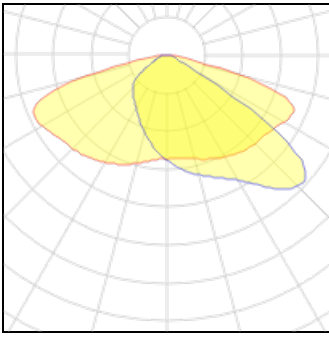

LOR	100%
Total flux	1000 lm
Total power	10 W

1 x LED

Nominal lamp power	31.5 W
Lamp flux	4750 lm
Luminous efficacy	151 lm/W
CCT	4000 K
CRI	70

LOR	100%
Total flux	4750 lm
Total power	31.5 W

1 x LED

Nominal lamp power	15 W
Lamp flux	2000 lm
Luminous efficacy	133 lm/W
CCT	3000 K
CRI	70

LOR	100%
Total flux	2000 lm
Total power	15 W

1 x LED

Nominal lamp power	31.5 W
Lamp flux	4500 lm
Luminous efficacy	143 lm/W
CCT	3000 K
CRI	70

LOR	100%
Total flux	4500 lm
Total power	31.5 W

1 x LED

Nominal lamp power	30 W	LOR	100%
Lamp flux	4250 lm	Total flux	4250 lm
Luminous efficacy	142 lm/W	Total power	30 W
CCT	3000 K		
CRI	70		

1 x LED

Nominal lamp power	28 W	LOR	100%
Lamp flux	4000 lm	Total flux	4000 lm
Luminous efficacy	143 lm/W	Total power	28 W
CCT	3000 K		
CRI	70		

1 x LED

Nominal lamp power	26.5 W	LOR	100%
Lamp flux	3750 lm	Total flux	3750 lm
Luminous efficacy	142 lm/W	Total power	26.5 W
CCT	3000 K		
CRI	70		

1 x LED

Nominal lamp power	24.5 W	LOR	100%
Lamp flux	3500 lm	Total flux	3500 lm
Luminous efficacy	143 lm/W	Total power	24.5 W
CCT	3000 K		
CRI	70		

1 x LED

Nominal lamp power	23 W	LOR	100%
Lamp flux	3250 lm	Total flux	3250 lm
Luminous efficacy	141 lm/W	Total power	23 W
CCT	3000 K		
CRI	70		