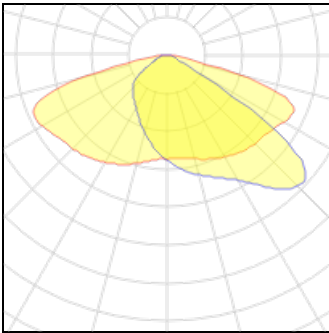

1 x LED

Nominal lamp power	11.5 W
Lamp flux	1500 lm
Luminous efficacy	130 lm/W
CCT	4000 K
CRI	70

LOR	100%
Total flux	1500 lm
Total power	11.5 W

1 x LED

Nominal lamp power	10 W
Lamp flux	1000 lm
Luminous efficacy	100 lm/W
CCT	2700 K
CRI	70

LOR	100%
Total flux	1000 lm
Total power	10 W

1 x LED

Nominal lamp power	31.5 W
Lamp flux	4750 lm
Luminous efficacy	151 lm/W
CCT	4000 K
CRI	70

LOR	100%
Total flux	4750 lm
Total power	31.5 W

1 x LED

Nominal lamp power	15 W
Lamp flux	2000 lm
Luminous efficacy	133 lm/W
CCT	3000 K
CRI	70

LOR	100%
Total flux	2000 lm
Total power	15 W

1 x LED

Nominal lamp power	31.5 W
Lamp flux	4500 lm
Luminous efficacy	143 lm/W
CCT	3000 K
CRI	70

LOR	100%
Total flux	4500 lm
Total power	31.5 W

1 x LED

Nominal lamp power	30 W	LOR	100%
Lamp flux	4250 lm	Total flux	4250 lm
Luminous efficacy	142 lm/W	Total power	30 W
CCT	3000 K		
CRI	70		

1 x LED

Nominal lamp power	28 W	LOR	100%
Lamp flux	4000 lm	Total flux	4000 lm
Luminous efficacy	143 lm/W	Total power	28 W
CCT	3000 K		
CRI	70		

1 x LED

Nominal lamp power	26.5 W	LOR	100%
Lamp flux	3750 lm	Total flux	3750 lm
Luminous efficacy	142 lm/W	Total power	26.5 W
CCT	3000 K		
CRI	70		