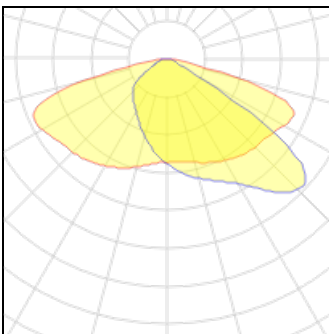

1 x LED

Nominal lamp power	25.5 W	LOR	100%
Lamp flux	3750 lm	Total flux	3750 lm
Luminous efficacy	147 lm/W	Total power	25.5 W
CCT	4000 K		
CRI	70		

1 x LED

Nominal lamp power	24 W	LOR	100%
Lamp flux	3000 lm	Total flux	3000 lm
Luminous efficacy	125 lm/W	Total power	24 W
CCT	2700 K		
CRI	70		

1 x LED

Nominal lamp power	8.5 W	LOR	100%
Lamp flux	1000 lm	Total flux	1000 lm
Luminous efficacy	118 lm/W	Total power	8.5 W
CCT	4000 K		
CRI	70		

1 x LED

Nominal lamp power	10.5 W	LOR	100%
Lamp flux	1250 lm	Total flux	1250 lm
Luminous efficacy	119 lm/W	Total power	10.5 W
CCT	3000 K		
CRI	70		

1 x LED

Nominal lamp power	9 W	LOR	100%
Lamp flux	1000 lm	Total flux	1000 lm
Luminous efficacy	111 lm/W	Total power	9 W
CCT	3000 K		
CRI	70		

1 x LED

Nominal lamp power	7.5 W	LOR	100%
Lamp flux	750 lm	Total flux	750 lm
Luminous efficacy	100 lm/W	Total power	7.5 W
CCT	3000 K		
CRI	70		