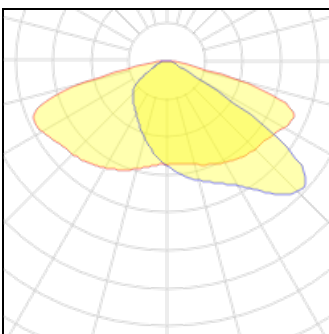

1 x LED

Nominal lamp power	13.5 W	LOR	100%
Lamp flux	1500 lm	Total flux	1500 lm
Luminous efficacy	111 lm/W	Total power	13.5 W
CCT	2700 K		
CRI	70		

1 x LED

Nominal lamp power	11.5 W	LOR	100%
Lamp flux	1250 lm	Total flux	1250 lm
Luminous efficacy	109 lm/W	Total power	11.5 W
CCT	2700 K		
CRI	70		

1 x LED

Nominal lamp power	11.5 W
Lamp flux	1500 lm
Luminous efficacy	130 lm/W
CCT	4000 K
CRI	70

LOR	100%
Total flux	1500 lm
Total power	11.5 W

1 x LED

Nominal lamp power	10 W
Lamp flux	1000 lm
Luminous efficacy	100 lm/W
CCT	2700 K
CRI	70

LOR	100%
Total flux	1000 lm
Total power	10 W

1 x LED

Nominal lamp power	31.5 W
Lamp flux	4750 lm
Luminous efficacy	151 lm/W
CCT	4000 K
CRI	70

LOR	100%
Total flux	4750 lm
Total power	31.5 W

1 x LED

Nominal lamp power	15 W
Lamp flux	2000 lm
Luminous efficacy	133 lm/W
CCT	3000 K
CRI	70

LOR	100%
Total flux	2000 lm
Total power	15 W

1 x LED

Nominal lamp power	31.5 W
Lamp flux	4500 lm
Luminous efficacy	143 lm/W
CCT	3000 K
CRI	70

LOR	100%
Total flux	4500 lm
Total power	31.5 W

1 x LED

Nominal lamp power	30 W	LOR	100%
Lamp flux	4250 lm	Total flux	4250 lm
Luminous efficacy	142 lm/W	Total power	30 W
CCT	3000 K		
CRI	70		