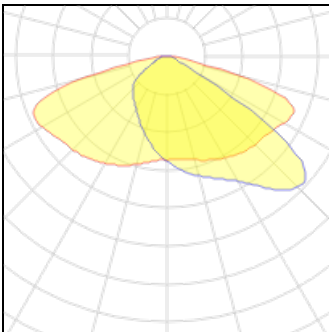

1 x LED

Nominal lamp power	11.5 W
Lamp flux	1500 lm
Luminous efficacy	130 lm/W
CCT	4000 K
CRI	70

LOR	100%
Total flux	1500 lm
Total power	11.5 W

1 x LED

Nominal lamp power	10 W
Lamp flux	1000 lm
Luminous efficacy	100 lm/W
CCT	2700 K
CRI	70

LOR	100%
Total flux	1000 lm
Total power	10 W

1 x LED

Nominal lamp power	31.5 W
Lamp flux	4750 lm
Luminous efficacy	151 lm/W
CCT	4000 K
CRI	70

LOR	100%
Total flux	4750 lm
Total power	31.5 W

1 x LED

Nominal lamp power	15 W
Lamp flux	2000 lm
Luminous efficacy	133 lm/W
CCT	3000 K
CRI	70

LOR	100%
Total flux	2000 lm
Total power	15 W

1 x LED

Nominal lamp power	31.5 W
Lamp flux	4500 lm
Luminous efficacy	143 lm/W
CCT	3000 K
CRI	70

LOR	100%
Total flux	4500 lm
Total power	31.5 W

1 x LED

Nominal lamp power	30 W	LOR	100%
Lamp flux	4250 lm	Total flux	4250 lm
Luminous efficacy	142 lm/W	Total power	30 W
CCT	3000 K		
CRI	70		

1 x LED

Nominal lamp power	28 W	LOR	100%
Lamp flux	4000 lm	Total flux	4000 lm
Luminous efficacy	143 lm/W	Total power	28 W
CCT	3000 K		
CRI	70		

1 x LED

Nominal lamp power	26.5 W	LOR	100%
Lamp flux	3750 lm	Total flux	3750 lm
Luminous efficacy	142 lm/W	Total power	26.5 W
CCT	3000 K		
CRI	70		