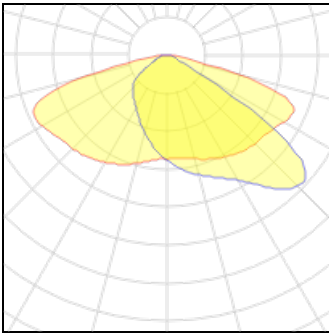

LOR	100%
Total flux	1500 lm
Total power	12 W

1 x LED

Nominal lamp power	33 W
Lamp flux	4750 lm
Luminous efficacy	144 lm/W
CCT	3000 K
CRI	70

LOR	100%
Total flux	4750 lm
Total power	33 W

1 x LED

Nominal lamp power	27 W
Lamp flux	4000 lm
Luminous efficacy	148 lm/W
CCT	4000 K
CRI	70

LOR	100%
Total flux	4000 lm
Total power	27 W

1 x LED

Nominal lamp power	7 W	LOR	100%
Lamp flux	750 lm	Total flux	750 lm
Luminous efficacy	107 lm/W	Total power	7 W
CCT	4000 K		
CRI	70		

1 x LED

Nominal lamp power	23.5 W	LOR	100%
Lamp flux	3500 lm	Total flux	3500 lm
Luminous efficacy	149 lm/W	Total power	23.5 W
CCT	4000 K		
CRI	70		

1 x LED

Nominal lamp power	22 W	LOR	100%
Lamp flux	3250 lm	Total flux	3250 lm
Luminous efficacy	148 lm/W	Total power	22 W
CCT	4000 K		
CRI	70		

1 x LED

Nominal lamp power	20.5 W	LOR	100%
Lamp flux	3000 lm	Total flux	3000 lm
Luminous efficacy	146 lm/W	Total power	20.5 W
CCT	4000 K		
CRI	70		

1 x LED

Nominal lamp power	19 W	LOR	100%
Lamp flux	2750 lm	Total flux	2750 lm
Luminous efficacy	145 lm/W	Total power	19 W
CCT	4000 K		
CRI	70		

1 x LED

Nominal lamp power	17.5 W	LOR	100%
Lamp flux	2500 lm	Total flux	2500 lm
Luminous efficacy	143 lm/W	Total power	17.5 W
CCT	4000 K		
CRI	70		