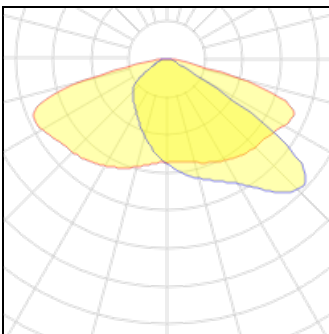

LOR	100%
Total flux	1500 lm
Total power	12 W

1 x LED

Nominal lamp power	33 W
Lamp flux	4750 lm
Luminous efficacy	144 lm/W
CCT	3000 K
CRI	70

LOR	100%
Total flux	4750 lm
Total power	33 W

1 x LED

Nominal lamp power	27 W
Lamp flux	4000 lm
Luminous efficacy	148 lm/W
CCT	4000 K
CRI	70

LOR	100%
Total flux	4000 lm
Total power	27 W

1 x LED

Nominal lamp power	7 W	LOR	100%
Lamp flux	750 lm	Total flux	750 lm
Luminous efficacy	107 lm/W	Total power	7 W
CCT	4000 K		
CRI	70		

1 x LED

Nominal lamp power	23.5 W	LOR	100%
Lamp flux	3500 lm	Total flux	3500 lm
Luminous efficacy	149 lm/W	Total power	23.5 W
CCT	4000 K		
CRI	70		

1 x LED

Nominal lamp power	22 W	LOR	100%
Lamp flux	3250 lm	Total flux	3250 lm
Luminous efficacy	148 lm/W	Total power	22 W
CCT	4000 K		
CRI	70		

1 x LED

Nominal lamp power	20.5 W	LOR	100%
Lamp flux	3000 lm	Total flux	3000 lm
Luminous efficacy	146 lm/W	Total power	20.5 W
CCT	4000 K		
CRI	70		