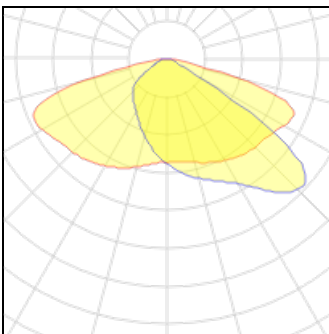

LOR	100%
Total flux	1000 lm
Total power	10 W

1 x LED

Nominal lamp power	31.5 W
Lamp flux	4750 lm
Luminous efficacy	151 lm/W
CCT	4000 K
CRI	70

LOR	100%
Total flux	4750 lm
Total power	31.5 W

1 x LED

Nominal lamp power	15 W
Lamp flux	2000 lm
Luminous efficacy	133 lm/W
CCT	3000 K
CRI	70

LOR	100%
Total flux	2000 lm
Total power	15 W

1 x LED

Nominal lamp power	31.5 W
Lamp flux	4500 lm
Luminous efficacy	143 lm/W
CCT	3000 K
CRI	70

LOR	100%
Total flux	4500 lm
Total power	31.5 W

1 x LED

Nominal lamp power	30 W	LOR	100%
Lamp flux	4250 lm	Total flux	4250 lm
Luminous efficacy	142 lm/W	Total power	30 W
CCT	3000 K		
CRI	70		

1 x LED

Nominal lamp power	28 W	LOR	100%
Lamp flux	4000 lm	Total flux	4000 lm
Luminous efficacy	143 lm/W	Total power	28 W
CCT	3000 K		
CRI	70		

1 x LED

Nominal lamp power	26.5 W	LOR	100%
Lamp flux	3750 lm	Total flux	3750 lm
Luminous efficacy	142 lm/W	Total power	26.5 W
CCT	3000 K		
CRI	70		

1 x LED

Nominal lamp power	24.5 W	LOR	100%
Lamp flux	3500 lm	Total flux	3500 lm
Luminous efficacy	143 lm/W	Total power	24.5 W
CCT	3000 K		
CRI	70		

1 x LED

Nominal lamp power	23 W	LOR	100%
Lamp flux	3250 lm	Total flux	3250 lm
Luminous efficacy	141 lm/W	Total power	23 W
CCT	3000 K		
CRI	70		