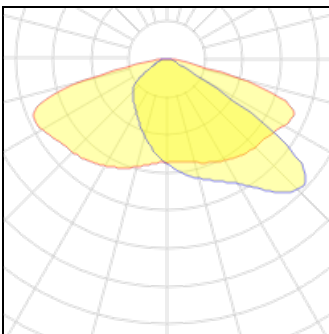

1 x LED

Nominal lamp power	28 W	LOR	100%
Lamp flux	4000 lm	Total flux	4000 lm
Luminous efficacy	143 lm/W	Total power	28 W
CCT	3000 K		
CRI	70		

1 x LED

Nominal lamp power	26.5 W	LOR	100%
Lamp flux	3750 lm	Total flux	3750 lm
Luminous efficacy	142 lm/W	Total power	26.5 W
CCT	3000 K		
CRI	70		

1 x LED

Nominal lamp power	24.5 W	LOR	100%
Lamp flux	3500 lm	Total flux	3500 lm
Luminous efficacy	143 lm/W	Total power	24.5 W
CCT	3000 K		
CRI	70		

1 x LED

Nominal lamp power	23 W	LOR	100%
Lamp flux	3250 lm	Total flux	3250 lm
Luminous efficacy	141 lm/W	Total power	23 W
CCT	3000 K		
CRI	70		

1 x LED

Nominal lamp power	21.5 W	LOR	100%
Lamp flux	3000 lm	Total flux	3000 lm
Luminous efficacy	140 lm/W	Total power	21.5 W
CCT	3000 K		
CRI	70		

1 x LED

Nominal lamp power	20 W	LOR	100%
Lamp flux	2750 lm	Total flux	2750 lm
Luminous efficacy	138 lm/W	Total power	20 W
CCT	3000 K		
CRI	70		

1 x LED

Nominal lamp power	18 W	LOR	100%
Lamp flux	2500 lm	Total flux	2500 lm
Luminous efficacy	139 lm/W	Total power	18 W
CCT	3000 K		
CRI	70		

1 x LED

Nominal lamp power	16.5 W	LOR	100%
Lamp flux	2250 lm	Total flux	2250 lm
Luminous efficacy	136 lm/W	Total power	16.5 W
CCT	3000 K		
CRI	70		