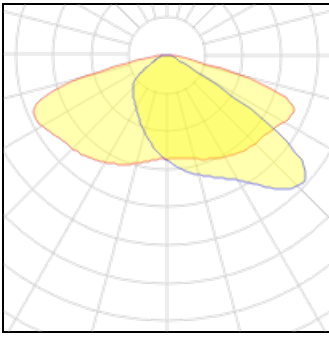

1 x LED

Nominal lamp power	37.5 W	LOR	100%
Lamp flux	4750 lm	Total flux	4750 lm
Luminous efficacy	127 lm/W	Total power	37.5 W
CCT	2700 K		
CRI	70		

1 x LED

Nominal lamp power	35.5 W	LOR	100%
Lamp flux	4500 lm	Total flux	4500 lm
Luminous efficacy	127 lm/W	Total power	35.5 W
CCT	2700 K		
CRI	70		

1 x LED

Nominal lamp power	33.5 W	LOR	100%
Lamp flux	4250 lm	Total flux	4250 lm
Luminous efficacy	127 lm/W	Total power	33.5 W
CCT	2700 K		
CRI	70		

1 x LED

Nominal lamp power	32 W	LOR	100%
Lamp flux	4000 lm	Total flux	4000 lm
Luminous efficacy	125 lm/W	Total power	32 W
CCT	2700 K		
CRI	70		

1 x LED

Nominal lamp power	30 W	LOR	100%
Lamp flux	3750 lm	Total flux	3750 lm
Luminous efficacy	125 lm/W	Total power	30 W
CCT	2700 K		
CRI	70		

1 x LED			
Nominal lamp power	28 W	LOR	100%
Lamp flux	3500 lm	Total flux	3500 lm
Luminous efficacy	125 lm/W	Total power	28 W
CCT	2700 K		
CRI	70		