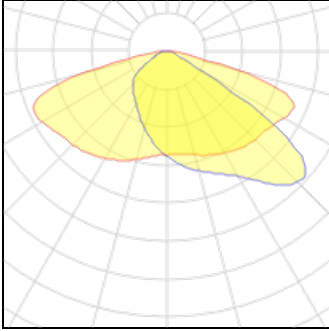

1 x LED

Nominal lamp power	17 W	LOR	100%
Lamp flux	2000 lm	Total flux	2000 lm
Luminous efficacy	118 lm/W	Total power	17 W
CCT	2700 K		
CRI	70		

1 x LED

Nominal lamp power	15 W	LOR	100%
Lamp flux	1750 lm	Total flux	1750 lm
Luminous efficacy	117 lm/W	Total power	15 W
CCT	2700 K		
CRI	70		

1 x LED

Nominal lamp power	13.5 W	LOR	100%
Lamp flux	1500 lm	Total flux	1500 lm
Luminous efficacy	111 lm/W	Total power	13.5 W
CCT	2700 K		
CRI	70		

1 x LED

Nominal lamp power	11.5 W	LOR	100%
Lamp flux	1250 lm	Total flux	1250 lm
Luminous efficacy	109 lm/W	Total power	11.5 W
CCT	2700 K		
CRI	70		

1 x LED

Nominal lamp power	11.5 W
Lamp flux	1500 lm
Luminous efficacy	130 lm/W
CCT	4000 K
CRI	70

LOR	100%
Total flux	1500 lm
Total power	11.5 W

1 x LED

Nominal lamp power	10 W
Lamp flux	1000 lm
Luminous efficacy	100 lm/W
CCT	2700 K
CRI	70

LOR	100%
Total flux	1000 lm
Total power	10 W

1 x LED

Nominal lamp power	31.5 W
Lamp flux	4750 lm
Luminous efficacy	151 lm/W
CCT	4000 K
CRI	70

LOR	100%
Total flux	4750 lm
Total power	31.5 W

1 x LED

Nominal lamp power	15 W
Lamp flux	2000 lm
Luminous efficacy	133 lm/W
CCT	3000 K
CRI	70