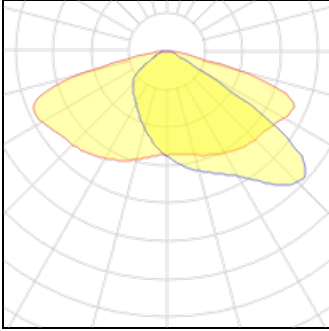

LOR	100%
Total flux	1500 lm
Total power	12 W

1 x LED

Nominal lamp power	33 W
Lamp flux	4750 lm
Luminous efficacy	144 lm/W
CCT	3000 K
CRI	70

LOR	100%
Total flux	4750 lm
Total power	33 W

1 x LED

Nominal lamp power	27 W
Lamp flux	4000 lm
Luminous efficacy	148 lm/W
CCT	4000 K
CRI	70

LOR	100%
Total flux	4000 lm
Total power	27 W

1 x LED

Nominal lamp power	7 W	LOR	100%
Lamp flux	750 lm	Total flux	750 lm
Luminous efficacy	107 lm/W	Total power	7 W
CCT	4000 K		
CRI	70		

1 x LED

Nominal lamp power	23.5 W	LOR	100%
Lamp flux	3500 lm	Total flux	3500 lm
Luminous efficacy	149 lm/W	Total power	23.5 W
CCT	4000 K		
CRI	70		

1 x LED

Nominal lamp power	22 W	LOR	100%
Lamp flux	3250 lm	Total flux	3250 lm
Luminous efficacy	148 lm/W	Total power	22 W
CCT	4000 K		
CRI	70		

1 x LED

Nominal lamp power	20.5 W	LOR	100%
Lamp flux	3000 lm	Total flux	3000 lm
Luminous efficacy	146 lm/W	Total power	20.5 W
CCT	4000 K		
CRI	70		