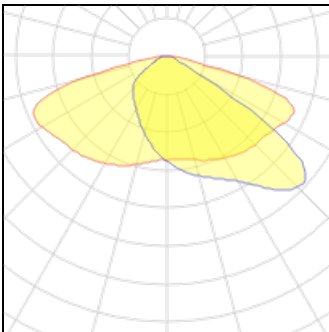

1 x LED

Nominal lamp power	28 W	LOR	100%
Lamp flux	4000 lm	Total flux	4000 lm
Luminous efficacy	143 lm/W	Total power	28 W
CCT	3000 K		
CRI	70		

1 x LED

Nominal lamp power	26.5 W	LOR	100%
Lamp flux	3750 lm	Total flux	3750 lm
Luminous efficacy	142 lm/W	Total power	26.5 W
CCT	3000 K		
CRI	70		

1 x LED

Nominal lamp power	24.5 W	LOR	100%
Lamp flux	3500 lm	Total flux	3500 lm
Luminous efficacy	143 lm/W	Total power	24.5 W
CCT	3000 K		
CRI	70		

1 x LED

Nominal lamp power	23 W	LOR	100%
Lamp flux	3250 lm	Total flux	3250 lm
Luminous efficacy	141 lm/W	Total power	23 W
CCT	3000 K		
CRI	70		

1 x LED

Nominal lamp power	21.5 W	LOR	100%
Lamp flux	3000 lm	Total flux	3000 lm
Luminous efficacy	140 lm/W	Total power	21.5 W
CCT	3000 K		
CRI	70		

1 x LED

Nominal lamp power	20 W	LOR	100%
Lamp flux	2750 lm	Total flux	2750 lm
Luminous efficacy	138 lm/W	Total power	20 W
CCT	3000 K		
CRI	70		

1 x LED

Nominal lamp power	18 W	LOR	100%
Lamp flux	2500 lm	Total flux	2500 lm
Luminous efficacy	139 lm/W	Total power	18 W
CCT	3000 K		
CRI	70		

1 x LED

Nominal lamp power	16.5 W	LOR	100%
Lamp flux	2250 lm	Total flux	2250 lm
Luminous efficacy	136 lm/W	Total power	16.5 W
CCT	3000 K		
CRI	70		