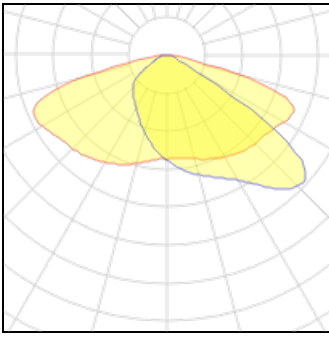

1 x LED

Nominal lamp power	28.5 W	LOR	100%
Lamp flux	4250 lm	Total flux	4250 lm
Luminous efficacy	149 lm/W	Total power	28.5 W
CCT	4000 K		
CRI	70		

1 x LED

Nominal lamp power	26 W	LOR	100%
Lamp flux	3250 lm	Total flux	3250 lm
Luminous efficacy	125 lm/W	Total power	26 W
CCT	2700 K		
CRI	70		

1 x LED

Nominal lamp power	20 W	LOR	100%
Lamp flux	2500 lm	Total flux	2500 lm
Luminous efficacy	125 lm/W	Total power	20 W
CCT	2700 K		
CRI	70		

1 x LED

Nominal lamp power	18.5 W	LOR	100%
Lamp flux	2250 lm	Total flux	2250 lm
Luminous efficacy	122 lm/W	Total power	18.5 W
CCT	2700 K		
CRI	70		

1 x LED

Nominal lamp power	17 W	LOR	100%
Lamp flux	2000 lm	Total flux	2000 lm
Luminous efficacy	118 lm/W	Total power	17 W
CCT	2700 K		
CRI	70		

1 x LED

Nominal lamp power	15 W	LOR	100%
Lamp flux	1750 lm	Total flux	1750 lm
Luminous efficacy	117 lm/W	Total power	15 W
CCT	2700 K		
CRI	70		

1 x LED

Nominal lamp power	13.5 W	LOR	100%
Lamp flux	1500 lm	Total flux	1500 lm
Luminous efficacy	111 lm/W	Total power	13.5 W
CCT	2700 K		
CRI	70		

1 x LED

Nominal lamp power	11.5 W	LOR	100%
Lamp flux	1250 lm	Total flux	1250 lm
Luminous efficacy	109 lm/W	Total power	11.5 W
CCT	2700 K		
CRI	70		