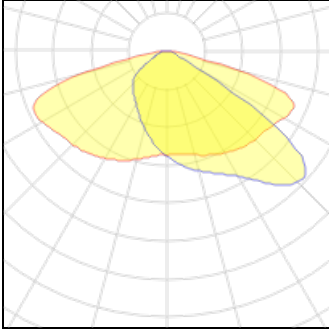

1 x LED

Nominal lamp power	21.5 W	LOR	100%
Lamp flux	3000 lm	Total flux	3000 lm
Luminous efficacy	140 lm/W	Total power	21.5 W
CCT	3000 K		
CRI	70		

1 x LED

Nominal lamp power	20 W	LOR	100%
Lamp flux	2750 lm	Total flux	2750 lm
Luminous efficacy	138 lm/W	Total power	20 W
CCT	3000 K		
CRI	70		

1 x LED

Nominal lamp power	18 W	LOR	100%
Lamp flux	2500 lm	Total flux	2500 lm
Luminous efficacy	139 lm/W	Total power	18 W
CCT	3000 K		
CRI	70		

1 x LED

Nominal lamp power	16.5 W	LOR	100%
Lamp flux	2250 lm	Total flux	2250 lm
Luminous efficacy	136 lm/W	Total power	16.5 W
CCT	3000 K		
CRI	70		

1 x LED

Nominal lamp power	25.5 W	LOR	100%
Lamp flux	3750 lm	Total flux	3750 lm
Luminous efficacy	147 lm/W	Total power	25.5 W
CCT	4000 K		
CRI	70		

1 x LED

Nominal lamp power	24 W	LOR	100%
Lamp flux	3000 lm	Total flux	3000 lm
Luminous efficacy	125 lm/W	Total power	24 W
CCT	2700 K		
CRI	70		