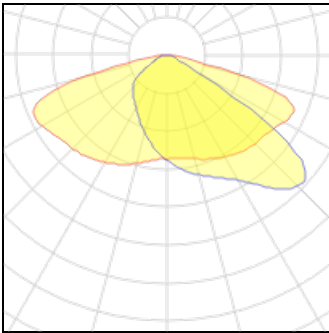

1 x LED

Nominal lamp power	19 W	LOR	100%
Lamp flux	2750 lm	Total flux	2750 lm
Luminous efficacy	145 lm/W	Total power	19 W
CCT	4000 K		
CRI	70		

1 x LED

Nominal lamp power	17.5 W	LOR	100%
Lamp flux	2500 lm	Total flux	2500 lm
Luminous efficacy	143 lm/W	Total power	17.5 W
CCT	4000 K		
CRI	70		

1 x LED

Nominal lamp power	16 W	LOR	100%
Lamp flux	2250 lm	Total flux	2250 lm
Luminous efficacy	141 lm/W	Total power	16 W
CCT	4000 K		
CRI	70		

1 x LED

Nominal lamp power	14.5 W	LOR	100%
Lamp flux	2000 lm	Total flux	2000 lm
Luminous efficacy	138 lm/W	Total power	14.5 W
CCT	4000 K		
CRI	70		

1 x LED

Nominal lamp power	30 W	LOR	100%
Lamp flux	4500 lm	Total flux	4500 lm
Luminous efficacy	150 lm/W	Total power	30 W
CCT	4000 K		
CRI	70		

1 x LED

Nominal lamp power	13 W	LOR	100%
Lamp flux	1750 lm	Total flux	1750 lm
Luminous efficacy	135 lm/W	Total power	13 W
CCT	4000 K		
CRI	70		

1 x LED

Nominal lamp power	10 W	LOR	100%
Lamp flux	1250 lm	Total flux	1250 lm
Luminous efficacy	125 lm/W	Total power	10 W
CCT	4000 K		
CRI	70		

1 x LED

Nominal lamp power	22 W	LOR	100%
Lamp flux	2750 lm	Total flux	2750 lm
Luminous efficacy	125 lm/W	Total power	22 W
CCT	2700 K		
CRI	70		