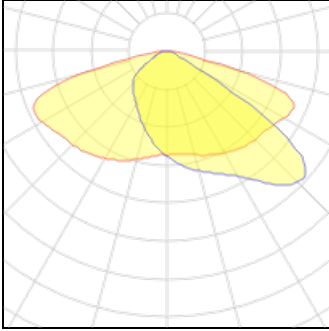

1 x LED

Nominal lamp power	19 W	LOR	100%
Lamp flux	2750 lm	Total flux	2750 lm
Luminous efficacy	145 lm/W	Total power	19 W
CCT	4000 K		
CRI	70		

1 x LED

Nominal lamp power	17.5 W	LOR	100%
Lamp flux	2500 lm	Total flux	2500 lm
Luminous efficacy	143 lm/W	Total power	17.5 W
CCT	4000 K		
CRI	70		

1 x LED

Nominal lamp power	16 W	LOR	100%
Lamp flux	2250 lm	Total flux	2250 lm
Luminous efficacy	141 lm/W	Total power	16 W
CCT	4000 K		
CRI	70		

1 x LED

Nominal lamp power	14.5 W	LOR	100%
Lamp flux	2000 lm	Total flux	2000 lm
Luminous efficacy	138 lm/W	Total power	14.5 W
CCT	4000 K		
CRI	70		

1 x LED

Nominal lamp power	30 W	LOR	100%
Lamp flux	4500 lm	Total flux	4500 lm
Luminous efficacy	150 lm/W	Total power	30 W
CCT	4000 K		
CRI	70		

1 x LED

Nominal lamp power	13 W	LOR	100%
Lamp flux	1750 lm	Total flux	1750 lm
Luminous efficacy	135 lm/W	Total power	13 W
CCT	4000 K		
CRI	70		

1 x LED

Nominal lamp power	10 W	LOR	100%
Lamp flux	1250 lm	Total flux	1250 lm
Luminous efficacy	125 lm/W	Total power	10 W
CCT	4000 K		
CRI	70		

1 x LED

Nominal lamp power	22 W	LOR	100%
Lamp flux	2750 lm	Total flux	2750 lm
Luminous efficacy	125 lm/W	Total power	22 W
CCT	2700 K		
CRI	70		