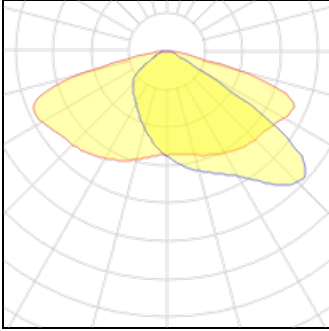

1 x LED

Nominal lamp power	8.5 W	LOR	100%
Lamp flux	1000 lm	Total flux	1000 lm
Luminous efficacy	118 lm/W	Total power	8.5 W
CCT	4000 K		
CRI	70		

1 x LED

Nominal lamp power	10.5 W	LOR	100%
Lamp flux	1250 lm	Total flux	1250 lm
Luminous efficacy	119 lm/W	Total power	10.5 W
CCT	3000 K		
CRI	70		

1 x LED

Nominal lamp power	9 W	LOR	100%
Lamp flux	1000 lm	Total flux	1000 lm
Luminous efficacy	111 lm/W	Total power	9 W
CCT	3000 K		
CRI	70		

1 x LED

Nominal lamp power	7.5 W	LOR	100%
Lamp flux	750 lm	Total flux	750 lm
Luminous efficacy	100 lm/W	Total power	7.5 W
CCT	3000 K		
CRI	70		

1 x LED

Nominal lamp power	37.5 W	LOR	100%
Lamp flux	4750 lm	Total flux	4750 lm
Luminous efficacy	127 lm/W	Total power	37.5 W
CCT	2700 K		
CRI	70		

1 x LED

Nominal lamp power	35.5 W	LOR	100%
Lamp flux	4500 lm	Total flux	4500 lm
Luminous efficacy	127 lm/W	Total power	35.5 W
CCT	2700 K		
CRI	70		