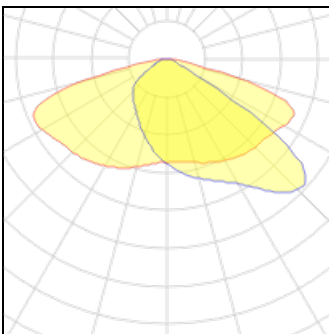

1 x LED

Nominal lamp power	19 W	LOR	100%
Lamp flux	2750 lm	Total flux	2750 lm
Luminous efficacy	145 lm/W	Total power	19 W
CCT	4000 K		
CRI	70		

1 x LED

Nominal lamp power	17.5 W	LOR	100%
Lamp flux	2500 lm	Total flux	2500 lm
Luminous efficacy	143 lm/W	Total power	17.5 W
CCT	4000 K		
CRI	70		

1 x LED

Nominal lamp power	16 W	LOR	100%
Lamp flux	2250 lm	Total flux	2250 lm
Luminous efficacy	141 lm/W	Total power	16 W
CCT	4000 K		
CRI	70		

1 x LED

Nominal lamp power	14.5 W	LOR	100%
Lamp flux	2000 lm	Total flux	2000 lm
Luminous efficacy	138 lm/W	Total power	14.5 W
CCT	4000 K		
CRI	70		

1 x LED

Nominal lamp power	30 W	LOR	100%
Lamp flux	4500 lm	Total flux	4500 lm
Luminous efficacy	150 lm/W	Total power	30 W
CCT	4000 K		
CRI	70		

1 x LED

Nominal lamp power	13 W	LOR	100%
Lamp flux	1750 lm	Total flux	1750 lm
Luminous efficacy	135 lm/W	Total power	13 W
CCT	4000 K		
CRI	70		

1 x LED

Nominal lamp power	10 W	LOR	100%
Lamp flux	1250 lm	Total flux	1250 lm
Luminous efficacy	125 lm/W	Total power	10 W
CCT	4000 K		
CRI	70		

1 x LED

Nominal lamp power	22 W	LOR	100%
Lamp flux	2750 lm	Total flux	2750 lm
Luminous efficacy	125 lm/W	Total power	22 W
CCT	2700 K		
CRI	70		