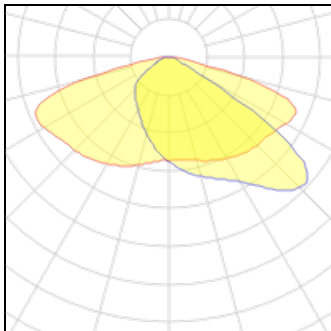

Product data sheet

PRO-VIA "S" 36 LEDS OPTIEK 2

413501XX

PROLUMIA

413501XX Pro-Via "S" 36 leds optiek 2

Light output 1

1 x LED

Nominal lamp power	12 W
Lamp flux	1500 lm
Luminous efficacy	125 lm/W
CCT	3000 K
CRI	70

LOR	100%
Total flux	1500 lm
Total power	12 W

1 x LED

Nominal lamp power	33 W
Lamp flux	4750 lm
Luminous efficacy	144 lm/W
CCT	3000 K
CRI	70

LOR	100%
Total flux	4750 lm
Total power	33 W

1 x LED

Nominal lamp power	27 W
Lamp flux	4000 lm
Luminous efficacy	148 lm/W
CCT	4000 K
CRI	70

LOR	100%
Total flux	4000 lm
Total power	27 W

1 x LED

Nominal lamp power	7 W	LOR	100%
Lamp flux	750 lm	Total flux	750 lm
Luminous efficacy	107 lm/W	Total power	7 W
CCT	4000 K		
CRI	70		

1 x LED

Nominal lamp power	23.5 W	LOR	100%
Lamp flux	3500 lm	Total flux	3500 lm
Luminous efficacy	149 lm/W	Total power	23.5 W
CCT	4000 K		
CRI	70		