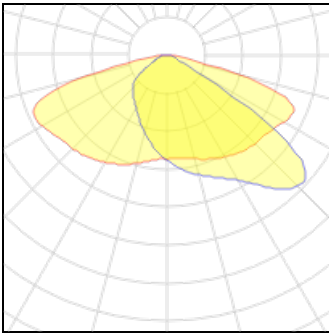

LOR	100%
Total flux	4000 lm
Total power	27 W

1 x LED

Nominal lamp power	7 W	LOR	100%
Lamp flux	750 lm	Total flux	750 lm
Luminous efficacy	107 lm/W	Total power	7 W
CCT	4000 K		
CRI	70		

1 x LED

Nominal lamp power	23.5 W	LOR	100%
Lamp flux	3500 lm	Total flux	3500 lm
Luminous efficacy	149 lm/W	Total power	23.5 W
CCT	4000 K		
CRI	70		

1 x LED

Nominal lamp power	22 W	LOR	100%
Lamp flux	3250 lm	Total flux	3250 lm
Luminous efficacy	148 lm/W	Total power	22 W
CCT	4000 K		
CRI	70		

1 x LED

Nominal lamp power	20.5 W	LOR	100%
Lamp flux	3000 lm	Total flux	3000 lm
Luminous efficacy	146 lm/W	Total power	20.5 W
CCT	4000 K		
CRI	70		

1 x LED

Nominal lamp power	19 W	LOR	100%
Lamp flux	2750 lm	Total flux	2750 lm
Luminous efficacy	145 lm/W	Total power	19 W
CCT	4000 K		
CRI	70		

1 x LED

Nominal lamp power	17.5 W	LOR	100%
Lamp flux	2500 lm	Total flux	2500 lm
Luminous efficacy	143 lm/W	Total power	17.5 W
CCT	4000 K		
CRI	70		

1 x LED

Nominal lamp power	16 W	LOR	100%
Lamp flux	2250 lm	Total flux	2250 lm
Luminous efficacy	141 lm/W	Total power	16 W
CCT	4000 K		
CRI	70		

1 x LED

Nominal lamp power	14.5 W	LOR	100%
Lamp flux	2000 lm	Total flux	2000 lm
Luminous efficacy	138 lm/W	Total power	14.5 W
CCT	4000 K		
CRI	70		