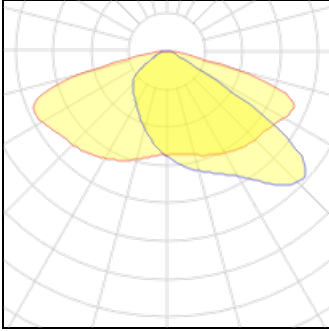

1 x LED

Nominal lamp power	11.5 W
Lamp flux	1500 lm
Luminous efficacy	130 lm/W
CCT	4000 K
CRI	70

LOR	100%
Total flux	1500 lm
Total power	11.5 W

1 x LED

Nominal lamp power	10 W
Lamp flux	1000 lm
Luminous efficacy	100 lm/W
CCT	2700 K
CRI	70

LOR	100%
Total flux	1000 lm
Total power	10 W

1 x LED

Nominal lamp power	31.5 W
Lamp flux	4750 lm
Luminous efficacy	151 lm/W
CCT	4000 K
CRI	70

LOR	100%
Total flux	4750 lm
Total power	31.5 W

1 x LED

Nominal lamp power	15 W
Lamp flux	2000 lm
Luminous efficacy	133 lm/W
CCT	3000 K
CRI	70

LOR	100%
Total flux	2000 lm
Total power	15 W

1 x LED

Nominal lamp power	31.5 W
Lamp flux	4500 lm
Luminous efficacy	143 lm/W
CCT	3000 K
CRI	70

LOR	100%
Total flux	4500 lm
Total power	31.5 W

1 x LED

Nominal lamp power	30 W	LOR	100%
Lamp flux	4250 lm	Total flux	4250 lm
Luminous efficacy	142 lm/W	Total power	30 W
CCT	3000 K		
CRI	70		

1 x LED

Nominal lamp power	28 W	LOR	100%
Lamp flux	4000 lm	Total flux	4000 lm
Luminous efficacy	143 lm/W	Total power	28 W
CCT	3000 K		
CRI	70		

1 x LED

Nominal lamp power	26.5 W	LOR	100%
Lamp flux	3750 lm	Total flux	3750 lm
Luminous efficacy	142 lm/W	Total power	26.5 W
CCT	3000 K		
CRI	70		