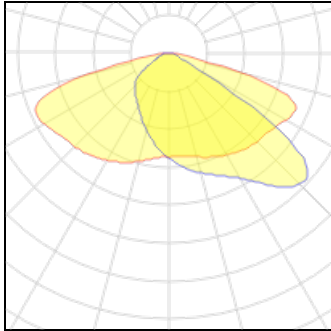

Product data sheet

PRO-VIA "S" 36 LEDS OPTIEK 2

413501XX

PROLUMIA

413501XX Pro-Via "S" 36 leds optiek 2

Light output 1

1 x LED

Nominal lamp power	12 W
Lamp flux	1500 lm
Luminous efficacy	125 lm/W
CCT	3000 K
CRI	70

LOR	100%
Total flux	1500 lm
Total power	12 W

1 x LED

Nominal lamp power	33 W
Lamp flux	4750 lm
Luminous efficacy	144 lm/W
CCT	3000 K
CRI	70

LOR	100%
Total flux	4750 lm
Total power	33 W

1 x LED

Nominal lamp power	27 W
Lamp flux	4000 lm
Luminous efficacy	148 lm/W
CCT	4000 K
CRI	70

LOR	100%
Total flux	4000 lm
Total power	27 W

1 x LED

Nominal lamp power	7 W	LOR	100%
Lamp flux	750 lm	Total flux	750 lm
Luminous efficacy	107 lm/W	Total power	7 W
CCT	4000 K		
CRI	70		

1 x LED

Nominal lamp power	23.5 W	LOR	100%
Lamp flux	3500 lm	Total flux	3500 lm
Luminous efficacy	149 lm/W	Total power	23.5 W
CCT	4000 K		
CRI	70		