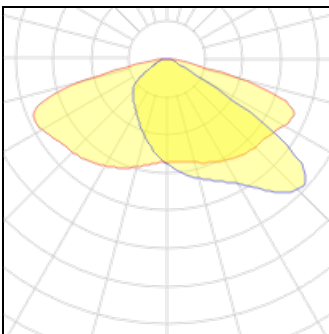

1 x LED

Nominal lamp power	20 W	LOR	100%
Lamp flux	2500 lm	Total flux	2500 lm
Luminous efficacy	125 lm/W	Total power	20 W
CCT	2700 K		
CRI	70		

1 x LED

Nominal lamp power	18.5 W	LOR	100%
Lamp flux	2250 lm	Total flux	2250 lm
Luminous efficacy	122 lm/W	Total power	18.5 W
CCT	2700 K		
CRI	70		

1 x LED

Nominal lamp power	17 W	LOR	100%
Lamp flux	2000 lm	Total flux	2000 lm
Luminous efficacy	118 lm/W	Total power	17 W
CCT	2700 K		
CRI	70		

1 x LED

Nominal lamp power	15 W	LOR	100%
Lamp flux	1750 lm	Total flux	1750 lm
Luminous efficacy	117 lm/W	Total power	15 W
CCT	2700 K		
CRI	70		

1 x LED

Nominal lamp power	13.5 W	LOR	100%
Lamp flux	1500 lm	Total flux	1500 lm
Luminous efficacy	111 lm/W	Total power	13.5 W
CCT	2700 K		
CRI	70		

1 x LED

Nominal lamp power	11.5 W	LOR	100%
Lamp flux	1250 lm	Total flux	1250 lm
Luminous efficacy	109 lm/W	Total power	11.5 W
CCT	2700 K		
CRI	70		

1 x LED

Nominal lamp power	11.5 W
Lamp flux	1500 lm
Luminous efficacy	130 lm/W
CCT	4000 K
CRI	70

LOR	100%
Total flux	1500 lm
Total power	11.5 W

1 x LED

Nominal lamp power	10 W
Lamp flux	1000 lm
Luminous efficacy	100 lm/W
CCT	2700 K
CRI	70