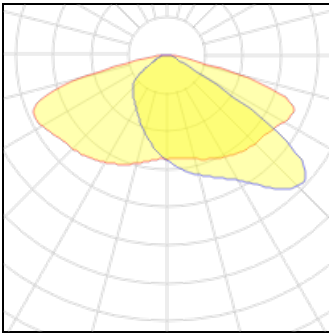

1 x LED

Nominal lamp power	18 W	LOR	100%
Lamp flux	2500 lm	Total flux	2500 lm
Luminous efficacy	139 lm/W	Total power	18 W
CCT	3000 K		
CRI	70		

1 x LED

Nominal lamp power	16.5 W	LOR	100%
Lamp flux	2250 lm	Total flux	2250 lm
Luminous efficacy	136 lm/W	Total power	16.5 W
CCT	3000 K		
CRI	70		

1 x LED

Nominal lamp power	25.5 W	LOR	100%
Lamp flux	3750 lm	Total flux	3750 lm
Luminous efficacy	147 lm/W	Total power	25.5 W
CCT	4000 K		
CRI	70		

1 x LED

Nominal lamp power	24 W	LOR	100%
Lamp flux	3000 lm	Total flux	3000 lm
Luminous efficacy	125 lm/W	Total power	24 W
CCT	2700 K		
CRI	70		

1 x LED

Nominal lamp power	8.5 W	LOR	100%
Lamp flux	1000 lm	Total flux	1000 lm
Luminous efficacy	118 lm/W	Total power	8.5 W
CCT	4000 K		
CRI	70		

1 x LED

Nominal lamp power	10.5 W	LOR	100%
Lamp flux	1250 lm	Total flux	1250 lm
Luminous efficacy	119 lm/W	Total power	10.5 W
CCT	3000 K		
CRI	70		