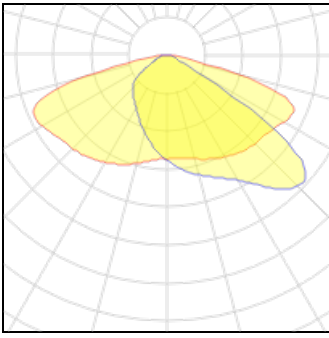

LOR	100%
Total flux	1500 lm
Total power	12 W

1 x LED

Nominal lamp power	33 W
Lamp flux	4750 lm
Luminous efficacy	144 lm/W
CCT	3000 K
CRI	70

LOR	100%
Total flux	4750 lm
Total power	33 W

1 x LED

Nominal lamp power	27 W
Lamp flux	4000 lm
Luminous efficacy	148 lm/W
CCT	4000 K
CRI	70

LOR	100%
Total flux	4000 lm
Total power	27 W

1 x LED

Nominal lamp power	7 W	LOR	100%
Lamp flux	750 lm	Total flux	750 lm
Luminous efficacy	107 lm/W	Total power	7 W
CCT	4000 K		
CRI	70		

1 x LED

Nominal lamp power	23.5 W	LOR	100%
Lamp flux	3500 lm	Total flux	3500 lm
Luminous efficacy	149 lm/W	Total power	23.5 W
CCT	4000 K		
CRI	70		

1 x LED

Nominal lamp power	22 W	LOR	100%
Lamp flux	3250 lm	Total flux	3250 lm
Luminous efficacy	148 lm/W	Total power	22 W
CCT	4000 K		
CRI	70		

1 x LED

Nominal lamp power	20.5 W	LOR	100%
Lamp flux	3000 lm	Total flux	3000 lm
Luminous efficacy	146 lm/W	Total power	20.5 W
CCT	4000 K		
CRI	70		