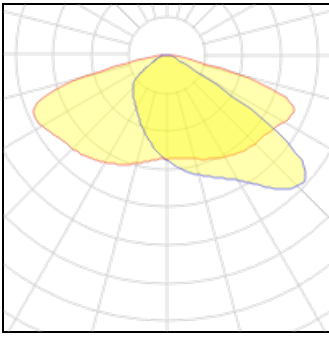

1 x LED

Nominal lamp power	19 W	LOR	100%
Lamp flux	2750 lm	Total flux	2750 lm
Luminous efficacy	145 lm/W	Total power	19 W
CCT	4000 K		
CRI	70		

1 x LED

Nominal lamp power	17.5 W	LOR	100%
Lamp flux	2500 lm	Total flux	2500 lm
Luminous efficacy	143 lm/W	Total power	17.5 W
CCT	4000 K		
CRI	70		

1 x LED

Nominal lamp power	16 W	LOR	100%
Lamp flux	2250 lm	Total flux	2250 lm
Luminous efficacy	141 lm/W	Total power	16 W
CCT	4000 K		
CRI	70		

1 x LED

Nominal lamp power	14.5 W	LOR	100%
Lamp flux	2000 lm	Total flux	2000 lm
Luminous efficacy	138 lm/W	Total power	14.5 W
CCT	4000 K		
CRI	70		

1 x LED

Nominal lamp power	30 W	LOR	100%
Lamp flux	4500 lm	Total flux	4500 lm
Luminous efficacy	150 lm/W	Total power	30 W
CCT	4000 K		
CRI	70		

1 x LED

Nominal lamp power	13 W	LOR	100%
Lamp flux	1750 lm	Total flux	1750 lm
Luminous efficacy	135 lm/W	Total power	13 W
CCT	4000 K		
CRI	70		

1 x LED

Nominal lamp power	10 W	LOR	100%
Lamp flux	1250 lm	Total flux	1250 lm
Luminous efficacy	125 lm/W	Total power	10 W
CCT	4000 K		
CRI	70		

1 x LED

Nominal lamp power	22 W	LOR	100%
Lamp flux	2750 lm	Total flux	2750 lm
Luminous efficacy	125 lm/W	Total power	22 W
CCT	2700 K		
CRI	70		