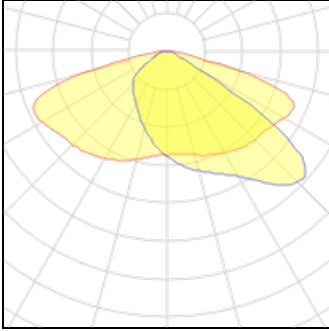

1 x LED

Nominal lamp power	30 W	LOR	100%
Lamp flux	4500 lm	Total flux	4500 lm
Luminous efficacy	150 lm/W	Total power	30 W
CCT	4000 K		
CRI	70		

1 x LED

Nominal lamp power	13 W	LOR	100%
Lamp flux	1750 lm	Total flux	1750 lm
Luminous efficacy	135 lm/W	Total power	13 W
CCT	4000 K		
CRI	70		

1 x LED

Nominal lamp power	10 W	LOR	100%
Lamp flux	1250 lm	Total flux	1250 lm
Luminous efficacy	125 lm/W	Total power	10 W
CCT	4000 K		
CRI	70		

1 x LED

Nominal lamp power	22 W	LOR	100%
Lamp flux	2750 lm	Total flux	2750 lm
Luminous efficacy	125 lm/W	Total power	22 W
CCT	2700 K		
CRI	70		

1 x LED

Nominal lamp power	28.5 W	LOR	100%
Lamp flux	4250 lm	Total flux	4250 lm
Luminous efficacy	149 lm/W	Total power	28.5 W
CCT	4000 K		
CRI	70		

1 x LED

Nominal lamp power	26 W	LOR	100%
Lamp flux	3250 lm	Total flux	3250 lm
Luminous efficacy	125 lm/W	Total power	26 W
CCT	2700 K		
CRI	70		

1 x LED

Nominal lamp power	20 W	LOR	100%
Lamp flux	2500 lm	Total flux	2500 lm
Luminous efficacy	125 lm/W	Total power	20 W
CCT	2700 K		
CRI	70		

1 x LED

Nominal lamp power	18.5 W	LOR	100%
Lamp flux	2250 lm	Total flux	2250 lm
Luminous efficacy	122 lm/W	Total power	18.5 W
CCT	2700 K		
CRI	70		