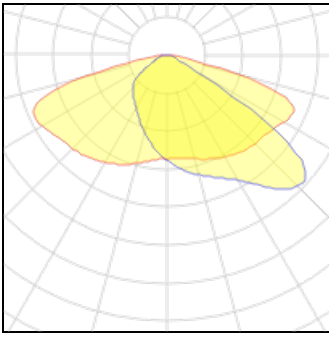

1 x LED

Nominal lamp power	13.5 W	LOR	100%
Lamp flux	1500 lm	Total flux	1500 lm
Luminous efficacy	111 lm/W	Total power	13.5 W
CCT	2700 K		
CRI	70		

1 x LED

Nominal lamp power	11.5 W	LOR	100%
Lamp flux	1250 lm	Total flux	1250 lm
Luminous efficacy	109 lm/W	Total power	11.5 W
CCT	2700 K		
CRI	70		

1 x LED

Nominal lamp power	11.5 W
Lamp flux	1500 lm
Luminous efficacy	130 lm/W
CCT	4000 K
CRI	70

LOR	100%
Total flux	1500 lm
Total power	11.5 W

1 x LED

Nominal lamp power	10 W
Lamp flux	1000 lm
Luminous efficacy	100 lm/W
CCT	2700 K
CRI	70

LOR	100%
Total flux	1000 lm
Total power	10 W

1 x LED

Nominal lamp power	31.5 W
Lamp flux	4750 lm
Luminous efficacy	151 lm/W
CCT	4000 K
CRI	70

LOR	100%
Total flux	4750 lm
Total power	31.5 W

1 x LED

Nominal lamp power	15 W
Lamp flux	2000 lm
Luminous efficacy	133 lm/W
CCT	3000 K
CRI	70

LOR	100%
Total flux	2000 lm
Total power	15 W

1 x LED

Nominal lamp power	31.5 W
Lamp flux	4500 lm
Luminous efficacy	143 lm/W
CCT	3000 K
CRI	70

LOR	100%
Total flux	4500 lm
Total power	31.5 W

1 x LED

Nominal lamp power	30 W	LOR	100%
Lamp flux	4250 lm	Total flux	4250 lm
Luminous efficacy	142 lm/W	Total power	30 W
CCT	3000 K		
CRI	70		