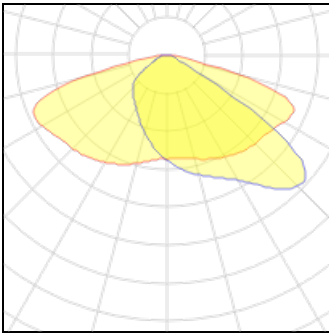

1 x LED

Nominal lamp power	33.5 W	LOR	100%
Lamp flux	4250 lm	Total flux	4250 lm
Luminous efficacy	127 lm/W	Total power	33.5 W
CCT	2700 K		
CRI	70		

1 x LED

Nominal lamp power	32 W	LOR	100%
Lamp flux	4000 lm	Total flux	4000 lm
Luminous efficacy	125 lm/W	Total power	32 W
CCT	2700 K		
CRI	70		

1 x LED

Nominal lamp power	30 W	LOR	100%
Lamp flux	3750 lm	Total flux	3750 lm
Luminous efficacy	125 lm/W	Total power	30 W
CCT	2700 K		
CRI	70		

1 x LED			
Nominal lamp power	28 W	LOR	100%
Lamp flux	3500 lm	Total flux	3500 lm
Luminous efficacy	125 lm/W	Total power	28 W
CCT	2700 K		
CRI	70		

1 x LED			
Nominal lamp power	13.5 W	LOR	100%
Lamp flux	1750 lm	Total flux	1750 lm
Luminous efficacy	130 lm/W	Total power	13.5 W
CCT	3000 K		
CRI	70		

1 x LED			
Nominal lamp power	8 W	LOR	100%
Lamp flux	750 lm	Total flux	750 lm
Luminous efficacy	94 lm/W	Total power	8 W
CCT	2700 K		
CRI	70		