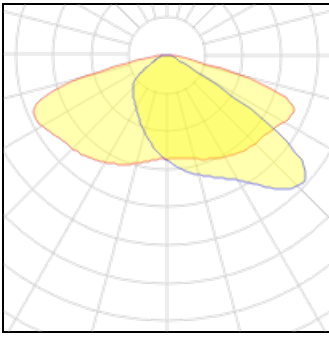

LOR	100%
Total flux	1500 lm
Total power	12 W

1 x LED

Nominal lamp power	33 W
Lamp flux	4750 lm
Luminous efficacy	144 lm/W
CCT	3000 K
CRI	70

LOR	100%
Total flux	4750 lm
Total power	33 W

1 x LED

Nominal lamp power	27 W
Lamp flux	4000 lm
Luminous efficacy	148 lm/W
CCT	4000 K
CRI	70

LOR	100%
Total flux	4000 lm
Total power	27 W

1 x LED

Nominal lamp power	7 W	LOR	100%
Lamp flux	750 lm	Total flux	750 lm
Luminous efficacy	107 lm/W	Total power	7 W
CCT	4000 K		
CRI	70		

1 x LED

Nominal lamp power	23.5 W	LOR	100%
Lamp flux	3500 lm	Total flux	3500 lm
Luminous efficacy	149 lm/W	Total power	23.5 W
CCT	4000 K		
CRI	70		

1 x LED

Nominal lamp power	22 W	LOR	100%
Lamp flux	3250 lm	Total flux	3250 lm
Luminous efficacy	148 lm/W	Total power	22 W
CCT	4000 K		
CRI	70		

1 x LED

Nominal lamp power	20.5 W	LOR	100%
Lamp flux	3000 lm	Total flux	3000 lm
Luminous efficacy	146 lm/W	Total power	20.5 W
CCT	4000 K		
CRI	70		

1 x LED

Nominal lamp power	19 W	LOR	100%
Lamp flux	2750 lm	Total flux	2750 lm
Luminous efficacy	145 lm/W	Total power	19 W
CCT	4000 K		
CRI	70		

1 x LED

Nominal lamp power	17.5 W	LOR	100%
Lamp flux	2500 lm	Total flux	2500 lm
Luminous efficacy	143 lm/W	Total power	17.5 W
CCT	4000 K		
CRI	70		