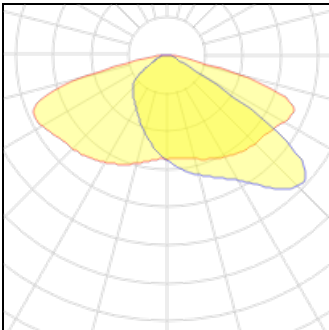

1 x LED

Nominal lamp power	8.5 W	LOR	100%
Lamp flux	1000 lm	Total flux	1000 lm
Luminous efficacy	118 lm/W	Total power	8.5 W
CCT	4000 K		
CRI	70		

1 x LED

Nominal lamp power	10.5 W	LOR	100%
Lamp flux	1250 lm	Total flux	1250 lm
Luminous efficacy	119 lm/W	Total power	10.5 W
CCT	3000 K		
CRI	70		

1 x LED

Nominal lamp power	9 W	LOR	100%
Lamp flux	1000 lm	Total flux	1000 lm
Luminous efficacy	111 lm/W	Total power	9 W
CCT	3000 K		
CRI	70		

1 x LED

Nominal lamp power	7.5 W	LOR	100%
Lamp flux	750 lm	Total flux	750 lm
Luminous efficacy	100 lm/W	Total power	7.5 W
CCT	3000 K		
CRI	70		

1 x LED

Nominal lamp power	37.5 W	LOR	100%
Lamp flux	4750 lm	Total flux	4750 lm
Luminous efficacy	127 lm/W	Total power	37.5 W
CCT	2700 K		
CRI	70		

1 x LED

Nominal lamp power	35.5 W	LOR	100%
Lamp flux	4500 lm	Total flux	4500 lm
Luminous efficacy	127 lm/W	Total power	35.5 W
CCT	2700 K		
CRI	70		