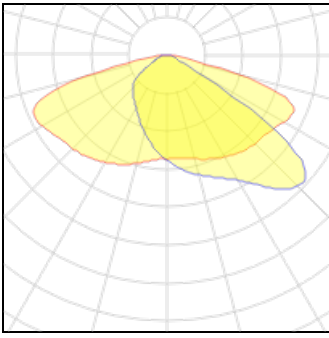

1 x LED

Nominal lamp power	25.5 W	LOR	100%
Lamp flux	3750 lm	Total flux	3750 lm
Luminous efficacy	147 lm/W	Total power	25.5 W
CCT	4000 K		
CRI	70		

1 x LED

Nominal lamp power	24 W	LOR	100%
Lamp flux	3000 lm	Total flux	3000 lm
Luminous efficacy	125 lm/W	Total power	24 W
CCT	2700 K		
CRI	70		

1 x LED

Nominal lamp power	8.5 W	LOR	100%
Lamp flux	1000 lm	Total flux	1000 lm
Luminous efficacy	118 lm/W	Total power	8.5 W
CCT	4000 K		
CRI	70		

1 x LED

Nominal lamp power	10.5 W	LOR	100%
Lamp flux	1250 lm	Total flux	1250 lm
Luminous efficacy	119 lm/W	Total power	10.5 W
CCT	3000 K		
CRI	70		

1 x LED

Nominal lamp power	9 W	LOR	100%
Lamp flux	1000 lm	Total flux	1000 lm
Luminous efficacy	111 lm/W	Total power	9 W
CCT	3000 K		
CRI	70		

1 x LED

Nominal lamp power	7.5 W	LOR	100%
Lamp flux	750 lm	Total flux	750 lm
Luminous efficacy	100 lm/W	Total power	7.5 W
CCT	3000 K		
CRI	70		