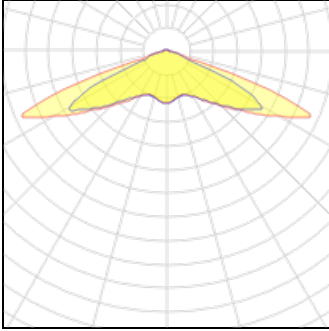

Light output 1

1 x LED

Nominal lamp power	19 W	LOR	100%
Lamp flux	2200 lm	Total flux	2200 lm
Luminous efficacy	116 lm/W	Total power	19 W
CCT	4000 K		
CRI	80		

1 x LED

Nominal lamp power	19 W	LOR	100%
Lamp flux	2200 lm	Total flux	2200 lm
Luminous efficacy	116 lm/W	Total power	19 W
CCT	3000 K		
CRI	80		

1 x LED

Nominal lamp power	16 W	LOR	100%
Lamp flux	1300 lm	Total flux	1300 lm
Luminous efficacy	81 lm/W	Total power	16 W
CCT	4000 K		
CRI	80		

1 x LED

Nominal lamp power	17 W
Lamp flux	1300 lm
Luminous efficacy	76 lm/W
CCT	3000 K
CRI	80

LOR	100%
Total flux	1300 lm
Total power	17 W

1 x LED

Nominal lamp power	12 W
Lamp flux	1000 lm
Luminous efficacy	83 lm/W
CCT	4000 K
CRI	80

LOR	100%
Total flux	1000 lm
Total power	12 W

1 x LED

Nominal lamp power	12 W
Lamp flux	1000 lm
Luminous efficacy	83 lm/W
CCT	3000 K
CRI	80

LOR	100%
Total flux	1000 lm
Total power	12 W

1 x LED

Nominal lamp power	25 W
Lamp flux	2800 lm
Luminous efficacy	112 lm/W
CCT	4000 K
CRI	80

LOR	100%
Total flux	2800 lm
Total power	25 W

1 x LED

Nominal lamp power	25 W
Lamp flux	2800 lm
Luminous efficacy	112 lm/W
CCT	3000 K
CRI	80