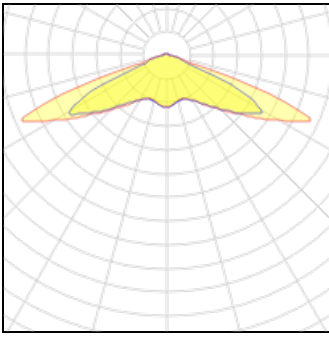

Light output 1

1 x LED

Nominal lamp power	19 W	LOR	100%
Lamp flux	2200 lm	Total flux	2200 lm
Luminous efficacy	116 lm/W	Total power	19 W
CCT	4000 K		
CRI	80		

1 x LED

Nominal lamp power	19 W	LOR	100%
Lamp flux	2200 lm	Total flux	2200 lm
Luminous efficacy	116 lm/W	Total power	19 W
CCT	3000 K		
CRI	80		

1 x LED

Nominal lamp power	16 W	LOR	100%
Lamp flux	1300 lm	Total flux	1300 lm
Luminous efficacy	81 lm/W	Total power	16 W
CCT	4000 K		
CRI	80		

1 x LED

Nominal lamp power	17 W
Lamp flux	1300 lm
Luminous efficacy	76 lm/W
CCT	3000 K
CRI	80

LOR	100%
Total flux	1300 lm
Total power	17 W

1 x LED

Nominal lamp power	12 W
Lamp flux	1000 lm
Luminous efficacy	83 lm/W
CCT	4000 K
CRI	80

LOR	100%
Total flux	1000 lm
Total power	12 W

1 x LED

Nominal lamp power	12 W
Lamp flux	1000 lm
Luminous efficacy	83 lm/W
CCT	3000 K
CRI	80