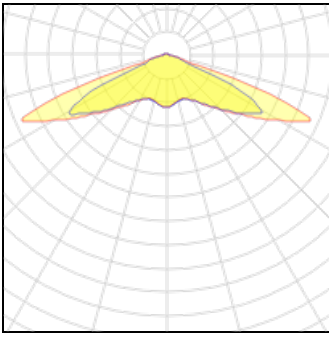

LOR	100%
Total flux	1300 lm
Total power	17 W

1 x LED

Nominal lamp power	12 W
Lamp flux	1000 lm
Luminous efficacy	83 lm/W
CCT	4000 K
CRI	80

LOR	100%
Total flux	1000 lm
Total power	12 W

1 x LED

Nominal lamp power	12 W
Lamp flux	1000 lm
Luminous efficacy	83 lm/W
CCT	3000 K
CRI	80

LOR	100%
Total flux	1000 lm
Total power	12 W

1 x LED

Nominal lamp power	25 W
Lamp flux	2800 lm
Luminous efficacy	112 lm/W
CCT	4000 K
CRI	80

LOR	100%
Total flux	2800 lm
Total power	25 W

1 x LED

Nominal lamp power	25 W
Lamp flux	2800 lm
Luminous efficacy	112 lm/W
CCT	3000 K
CRI	80

LOR	100%
Total flux	2800 lm
Total power	25 W

1 x LED

Nominal lamp power	32 W	LOR	100%
Lamp flux	3600 lm	Total flux	3600 lm
Luminous efficacy	112 lm/W	Total power	32 W
CCT	3000 K		
CRI	80		

1 x LED

Nominal lamp power	32 W	LOR	100%
Lamp flux	3600 lm	Total flux	3600 lm
Luminous efficacy	112 lm/W	Total power	32 W
CCT	4000 K		
CRI	80		