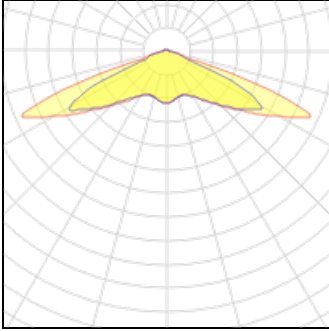

LOR	100%
Total flux	1300 lm
Total power	17 W

1 x LED

Nominal lamp power	12 W
Lamp flux	1000 lm
Luminous efficacy	83 lm/W
CCT	4000 K
CRI	80

LOR	100%
Total flux	1000 lm
Total power	12 W

1 x LED

Nominal lamp power	12 W
Lamp flux	1000 lm
Luminous efficacy	83 lm/W
CCT	3000 K
CRI	80

LOR	100%
Total flux	1000 lm
Total power	12 W

1 x LED

Nominal lamp power	25 W
Lamp flux	2800 lm
Luminous efficacy	112 lm/W
CCT	4000 K
CRI	80

LOR	100%
Total flux	2800 lm
Total power	25 W

1 x LED

Nominal lamp power	25 W
Lamp flux	2800 lm
Luminous efficacy	112 lm/W
CCT	3000 K
CRI	80

LOR	100%
Total flux	2800 lm
Total power	25 W

1 x LED

Nominal lamp power	32 W	LOR	100%
Lamp flux	3600 lm	Total flux	3600 lm
Luminous efficacy	112 lm/W	Total power	32 W
CCT	3000 K		
CRI	80		

1 x LED

Nominal lamp power	32 W	LOR	100%
Lamp flux	3600 lm	Total flux	3600 lm
Luminous efficacy	112 lm/W	Total power	32 W
CCT	4000 K		
CRI	80		