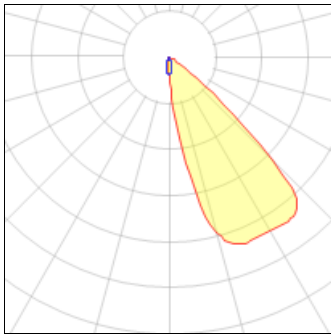

Product data sheet

LDA3B LED 3 1/2 INCH ADJUSTABLE/SLOPE DOWNLIGHT
LDA3B07R409035D010-E3AAWMH-30DEG
COOPER LIGHTING

IP
47

Distributions: 10° - 70°; Optic holds 2 lens media, Lockable 365° rotation and 45° tilt holds any aiming position, Downlight, accent, and pinhole reflectors; 6 color temperatures: 2400K, 2700K, 3000K, 3500K, 4000K and 5000K CCT, CRI: 90 or 97; D2W™ option from 3000K to 1850K, Lumens: 250, 700, 1000, 1300, 1800 and 2300, Excellent light control and low aperture brightness, Wavelinx and DLVP connected systems; 5-year warranty, Plaster lathing ring accessory offered for flush reflector transition

Light output 1 (integrated)

Lamp type	LED	CCT	3500 K
Nominal lamp power	7 W	CRI	90
Total flux	727 lm	LOR	100%
Luminous efficacy	104 lm/W	Total power	7 W

Mounting mode

Pole top mounted

Shape and measurements

Height: 0.39 in

Diameter: 3.50 in

Adjustability

Fixed

Electric

System power: 7 W

Protection

IP: 47