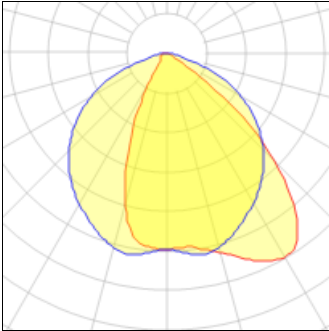

Product data sheet

VIGILANT LED AREA LIGHT 4100 LUMENS, 180° DISTRIBUTION, TEMPERED GLASS LENS
ALE7AC24-XXXXX-N
DIALIGHT

Vigilant LED Area Light 4,100 Lumens 30 Watts 100-277V AC, 120-250V DC Cool White, 80CRI Tempered Glass Lens CE ENEC RCM IK07 180° Distribution IP66/67/69 Scaled IES File

Light output 1 (integrated)

Lamp type	LED	CCT	5181 K
Nominal lamp power	30 W	CRI	80
Total flux	4100 lm	LOR	100%
Luminous efficacy	137 lm/W	Total power	30 W

Mounting mode

Pendant

Shape and measurements

Length: 10.70 in