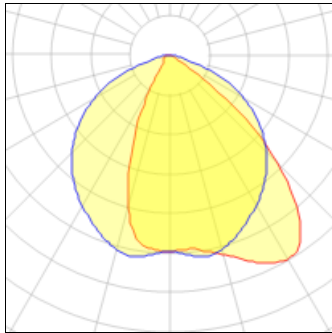

Product data sheet

VIGILANT LED AREA LIGHT 4100 LUMENS, 180° DISTRIBUTION, TEMPERED GLASS LENS

ALE7AC24-XXXXX-N

DIALIGHT

Vigilant LED Area Light 4,100 Lumens 30 Watts 100-277V AC, 120-250V DC Cool White, 80CRI Tempered Glass Lens CE ENEC RCM IK07 180° Distribution IP66/67/69 Scaled IES File

Light output 1 (integrated)

Lamp type	LED	CCT	5181 K
Nominal lamp power	30 W	CRI	80
Total flux	4100 lm	LOR	100%
Luminous efficacy	137 lm/W	Total power	30 W

Mounting mode

Pendant

Shape and measurements

Length: 10.70 in

Width: 9.70 in

Height: 5.70 in

Adjustability

Rotatable, Tilttable

Electric

System power: 30 W

Appliance Class: I

Protection