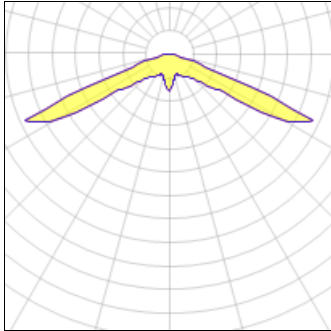

Product data sheet

HMX HIGH-MAST AREA LUMINAIRE

HMX40PXXCM

COOPER LIGHTING

IP
47

Die-cast aluminum housing, cover and door, Tempered convex glass lens, with optional clear flat glass lens, Hinged and latched door for ease of maintenance, Anodized, spun aluminum reflector housing, 360° field-rotatable optical assembly, Vertical lamp position, Choice of three optical distributions, Clamp-type slipfitter fits 2-3/8" O.D. pipe, NEMA twistlock receptacle or button-type photocontrol

Light output 1

1 x LED

Nominal lamp power	452 W	LOR	59%
Lamp flux	33000 lm	Total flux	19341 lm
Luminous efficacy	73 lm/W	Total power	452 W
CCT	3000 K		
CRI	100		

Mounting mode

Ceiling mounted

Shape and measurements

Height: 24.00 in

Diameter: 3.94 in

Adjustability

Fixed

Electric

System power: 452 W

Protection

IP: 47