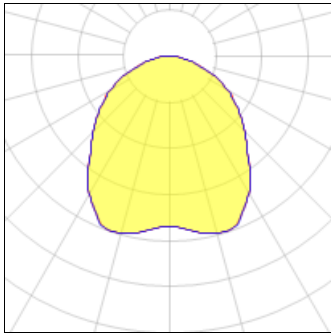

Product data sheet

TBLED LOW BAY

TBLED-LD1-11-M-UNV-L835-CD1-CG-DOS

COOPER LIGHTING

IP
47

One-piece low profile die-cast aluminum housing, WaveStream™ LED technology provides superior performance, Delivers up to 126 lumens per Watt, Standard 0-10V dimming, optional Fifth Light DALI, Lumen maintenance – L85 at 60,000 hours, UL/cUL listed for wet locations, IP66 rated, Rated for -40°C to 40°C ambient applications, Mounting options include surface, hook/plug, wall or pendant mount

Light output 1 (integrated)

Lamp type	LED	CCT	3500 K
Nominal lamp power	108 W	CRI	80
Total flux	10122 lm	LOR	100%
Luminous efficacy	94 lm/W	Total power	108 W

Mounting mode

Ceiling mounted, Pendant

Shape and measurements

Height: 0.39 in

Diameter: 13.50 in

Adjustability

Fixed

Electric

System power: 108 W

Protection

IP: 47