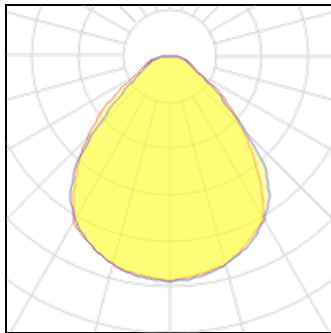

Product data sheet

ECO-PANEL BL 295X1195 34W UGR <19

40000162

PROLUMIA

Light source: SMD 2835 LED Beam angle: 120° Color temperature: Switchable 3000K, 4000K en (and) 6000K Light output: Respectively 3750Lm, 4080Lm en (and) 4080Lm Color rendering index: Ra>80 Operating temperature: -20°C - +50°C Rated life hours: >50.000 (>50,000) LED current: 900mA Input: 220-240V, 50-60Hz Power factor: >0,95 (>0.95) Power consumption (driverincluded): 34 W Electrical safety class: Class II Driver: Various drivers, dimmable or not, can be ordered separately with or without power cord.

Light output 1

1 x LED

Nominal lamp power	34 W	LOR	100%
Lamp flux	4080 lm	Total flux	4080 lm
Luminous efficacy	120 lm/W	Total power	34 W
CCT	6500 K		
CRI	80		

1 x LED

Nominal lamp power	34 W	LOR	100%
Lamp flux	4080 lm	Total flux	4080 lm
Luminous efficacy	120 lm/W	Total power	34 W
CCT	4000 K		
CRI	80		

Shape and measurements

Length: 47.05 in

Width: 11.61 in

Height: 1.26 in

Protection

IP: 20

Designation labels: CE