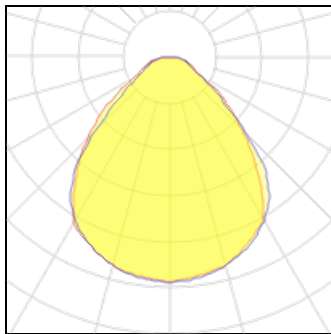

Product data sheet

ECO-PANEL BL 295X1195 34W UGR <19

40000162

PROLUMIA

Light source: SMD 2835 LED Beam angle: 120° Color temperature: Switchable 3000K, 4000K en (and) 6000K Light output: Respectively 3750Lm, 4080Lm en (and) 4080Lm Color rendering index: Ra>80 Operating temperature: -20°C - +50°C Rated life hours: >50.000 (>50,000) LED current: 900mA Input: 220-240V, 50-60Hz Power factor: >0,95 (>0.95) Power consumption (driverincluded): 34 W Electrical safety class: Class II Driver: Various drivers, dimmable or not, can be ordered separately with or without power cord.

Light output 1

1 x LED

Nominal lamp power	34 W	LOR	100%
Lamp flux	4080 lm	Total flux	4080 lm
Luminous efficacy	120 lm/W	Total power	34 W
CCT	6500 K		
CRI	80		

1 x LED

Nominal lamp power	34 W	LOR	100%
Lamp flux	4080 lm	Total flux	4080 lm
Luminous efficacy	120 lm/W	Total power	34 W
CCT	4000 K		
CRI	80		

Shape and measurements

Length: 47.05 in

Width: 11.61 in

Height: 1.26 in

Protection

IP: 20

Designation labels: CE