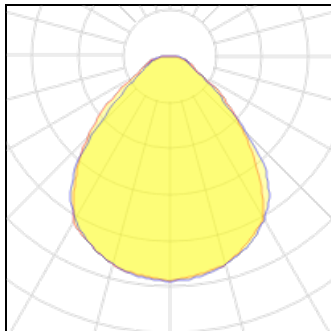

Product data sheet

ECO-PANEL BL 295X1195 34W UGR <19

40000162

PROLUMIA

Light source: SMD 2835 LED Beam angle: 120° Color temperature: Switchable 3000K, 4000K en (and) 6000K Light output: Respectively 3750Lm, 4080Lm en (and) 4080Lm Color rendering index: Ra>80 Operating temperature: -20°C - +50°C Rated life hours: >50.000 (>50,000) LED current: 900mA Input: 220-240V, 50-60Hz Power factor: >0,95 (>0.95) Power consumption (driverincluded): 34 W Electrical safety class: Class II Driver: Various drivers, dimmable or not, can be ordered separately with or without power cord.

Light output 1

1 x LED

Nominal lamp power	34 W	LOR	100%
Lamp flux	4080 lm	Total flux	4080 lm
Luminous efficacy	120 lm/W	Total power	34 W
CCT	6500 K		
CRI	80		

1 x LED

Nominal lamp power	34 W	LOR	100%
Lamp flux	4080 lm	Total flux	4080 lm
Luminous efficacy	120 lm/W	Total power	34 W
CCT	4000 K		
CRI	80		

1 x LED

Nominal lamp power	34 W	LOR	100%
Lamp flux	4080 lm	Total flux	4080 lm
Luminous efficacy	120 lm/W	Total power	34 W
CCT	3000 K		
CRI	80		

Mounting mode

Ceiling mounted

Electric

System power: 34 W

Appliance Class: 0

Shape and measurements

Length: 47.05 in

Width: 11.61 in

Height: 1.26 in

Protection

IP: 20

Designation labels: CE