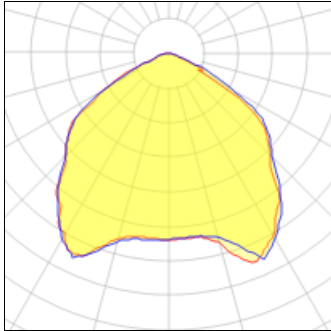

Product data sheet

INDUSTRIAL AREAMASTER LED FLOOD 750W
IAMLED87YBU1
APPLETON (EMERSON EGS)

IP
66

Industrial Areamaster LED Flood/High Bay Series Pole Mount 750W LED Yoke Mount 120-277V, 50/60Hz 3/4" NPT Hub Glass Lens Type 3R, 4, 4X IP66/67 Suitable for Use in Wet Locations Marine Outside Type (Salt Water) Refer to catalog for additional options

Light output 1 (integrated)

Lamp type	LED	CCT	5181 K
Nominal lamp power	173.8 W	CRI	70
Total flux	17254 lm	LOR	100%
Luminous efficacy	99 lm/W	Total power	173.8 W

Mounting mode

Pole top mounted

Shape and measurements

Length: 14.13 in

Width: 15.31 in

Height: 3.70 in

Adjustability

Tiltable

Electric

System power: 173.8 W

Protection