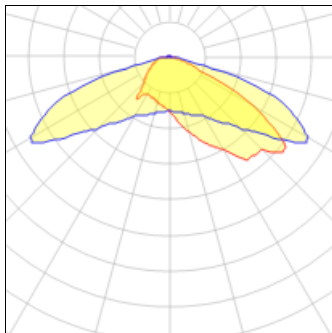

Product data sheet

MERCMASTER LED GEN3 11500 LUMEN NEMA TYPE III 3000 K CCT
I/MLGAH13WG3
APPLETON (EMERSON EGS)

Mercmaster LED Gen 3 Pendant/ Ceiling Mount 3/4" NPT Hub Clear Glass Globe NEMA Type III 3000 K CCT/ 80 CRI Voltage- BU-120-277V, 50/60Hz, 125-300 Vdc BH-347-480 Vac, 50/60Hz Class I, Division 2, Groups A, B, C, D Class I, Zone 2, AEx ec IIC Zone 21, AEx tb IIIC Class I, Zone 2, Ex ec IIC Class II, Division 1, Group E, F, G Zone 20, Group IIIC Class II, Division 2, Group F, G Class III Simultaneous Exposure Type 3R,4, 4X IP66/ IP67 IK08 Suitable for Use in Wet Locations Marine Outside Type (Salt Water) DLC Qualified Product listed Refer to catalog for additional options

Light output 1 (integrated)

Lamp type	LED	CCT	3114 K
Nominal lamp power	97.5 W	CRI	80
Total flux	11224 lm	LOR	100%
Luminous efficacy	115 lm/W	Total power	97.5 W

Mounting mode

Ceiling mounted, Pendant

Shape and measurements