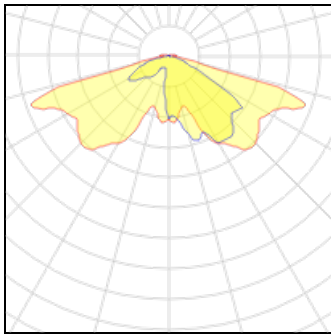

Product data sheet

VENCE 638

VENCE-638-ASY11-12LED-3000K-700 MA

RAGNI

IP
66

Vence is a heritage luminaire for ambiance lighting. Characteristic of traditional lanterns, it is mounted on a stirrup with 4 arms, each finished by a machined brass ball and surmounted by a pyramidal dome. A decorative mushroom forms the summit. On top or suspended, the luminaire is made of stainless steel, copper or brass and its protection is made of methacrylate (different textures available) or a flat glass. It is equipped with an EVO2 LED module.

Light output 1

1 x LED

Nominal lamp power

27.1 W

Lamp flux

3271 lm

Luminous efficacy

121 lm/W

Total power

27.1 W

Mounting mode

Pole top mounted

Shape and measurements

Length: 14.96 in

Width: 14.96 in

Height: 19.69 in