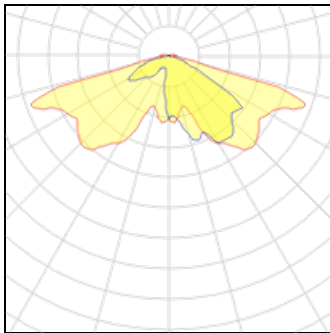

Light output 1

1 x LED

Nominal lamp power

27.1 W

Lamp flux

3271 lm

Luminous efficacy

121 lm/W

Total power

27.1 W

Mounting mode

Pole top mounted

Shape and measurements

Length: 14.96 in

Width: 14.96 in

Height: 19.69 in