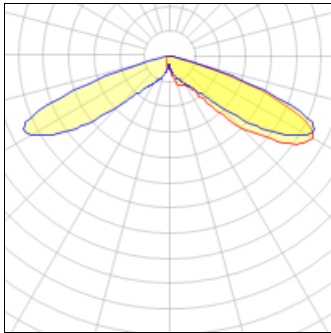

# Product data sheet

PMM MESA  
PMM-SA1C-727-U-T4W-HSS  
COOPER LIGHTING

IP  
47

Die-cast aluminum housing and door, Lumens packages ranging from 3,000 - 29,000 lumens, Choice of 13 high-efficiency, patented AccuLED Optics™, Base casting slip fits over a standard 3" O.D. tenon, Wall, single and dual-mount configurations available, 10kV/10vKA surge protection standard, LED fixture features a five-year warranty

## Light output 1 (integrated)

Lamp type	LED	CCT	2700 K
Nominal lamp power	59 W	CRI	70
Total flux	3954 lm	LOR	100%
Luminous efficacy	67 lm/W	Total power	59 W

## Shape and measurements

Height: 0.39 in

Diameter: 6.00 in