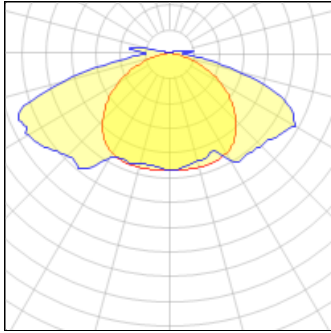

Product data sheet

ATX FELED INDIRECT LINEAR 5K LUMEN NEMA TYPE V 4000 K CCT
 FELEDI5NBUSAD
 APPLETON (EMERSON EGS)

ATX FELED Series Nonmetallic LED Explosionproof Luminaires Ceiling/ Pendant Mount 4000 K CCT/ 80 CRI Pendant/Ceiling Mount BU:-120-277 Vac, 50/60Hz, 170-300 Vdc, BD:-100-240 Vac 50/60 Hz 3/4" NPT Hub Clear polycarbonate cover Zone 1 and 2 Zone 21 & 22 Ex. II 2 GD IP 66 IK 10 Refer to catalog for additional options

Light output 1 (integrated)

Lamp type	LED	CCT	3783 K
Nominal lamp power	49.84 W	CRI	80
Total flux	2612 lm	LOR	100%
Luminous efficacy	52 lm/W	ULOR	4%
		Total power	49.84 W

Mounting mode

Pendant

Shape and measurements

Length: 8.54 in

Width: 46.46 in

Height: 5.71 in

Adjustability

Tiltable, Height adjustable

Electric

System power: 49.84 W

Appliance Class: II