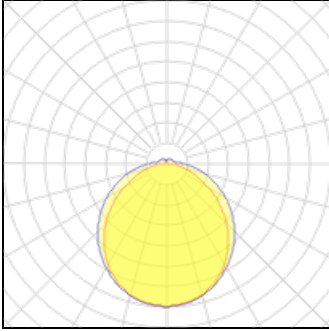

Light output 1

1 x LED

Nominal lamp power	41 W	LOR	100%
Lamp flux	5750 lm	ULOR	7%
Luminous efficacy	140 lm/W	Total flux	5750 lm
CCT	6500 K	Total power	41 W
CRI	80		

1 x LED

Nominal lamp power	21 W	LOR	100%
Lamp flux	3075 lm	ULOR	7%
Luminous efficacy	146 lm/W	Total flux	3075 lm
CCT	6500 K	Total power	21 W
CRI	80		

1 x LED

Nominal lamp power	41 W	LOR	100%
Lamp flux	5885 lm	ULOR	7%
Luminous efficacy	144 lm/W	Total flux	5885 lm
CCT	4000 K	Total power	41 W
CRI	80		

1 x LED

Nominal lamp power	21 W	LOR	100%
Lamp flux	3050 lm	ULOR	7%
Luminous efficacy	145 lm/W	Total flux	3050 lm
CCT	4000 K	Total power	21 W
CRI	80		