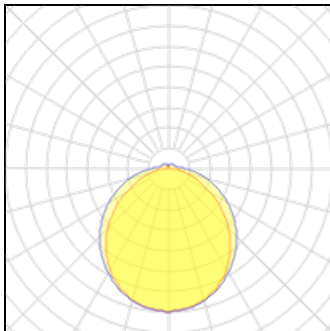

Light output 1

1 x LED

Nominal lamp power	41 W	LOR	100%
Lamp flux	5750 lm	ULOR	7%
Luminous efficacy	140 lm/W	Total flux	5750 lm
CCT	6500 K	Total power	41 W
CRI	80		

1 x LED

Nominal lamp power	21 W	LOR	100%
Lamp flux	3075 lm	ULOR	7%
Luminous efficacy	146 lm/W	Total flux	3075 lm
CCT	6500 K	Total power	21 W
CRI	80		

1 x LED

Nominal lamp power	41 W	LOR	100%
Lamp flux	5885 lm	ULOR	7%
Luminous efficacy	144 lm/W	Total flux	5885 lm
CCT	4000 K	Total power	41 W
CRI	80		

1 x LED

Nominal lamp power	21 W	LOR	100%
Lamp flux	3050 lm	ULOR	7%
Luminous efficacy	145 lm/W	Total flux	3050 lm
CCT	4000 K	Total power	21 W
CRI	80		