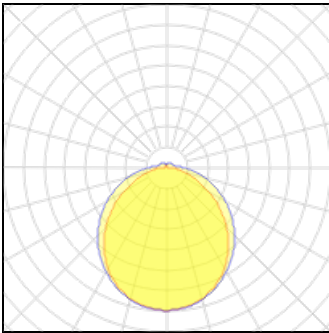

Light output 1

1 x LED

Nominal lamp power	41 W	LOR	100%
Lamp flux	5750 lm	ULOR	7%
Luminous efficacy	140 lm/W	Total flux	5750 lm
CCT	6500 K	Total power	41 W
CRI	80		

1 x LED

Nominal lamp power	21 W	LOR	100%
Lamp flux	3075 lm	ULOR	7%
Luminous efficacy	146 lm/W	Total flux	3075 lm
CCT	6500 K	Total power	21 W
CRI	80		

1 x LED

Nominal lamp power	41 W	LOR	100%
Lamp flux	5885 lm	ULOR	7%
Luminous efficacy	144 lm/W	Total flux	5885 lm
CCT	4000 K	Total power	41 W
CRI	80		

1 x LED

Nominal lamp power	21 W	LOR	100%
Lamp flux	3050 lm	ULOR	7%
Luminous efficacy	145 lm/W	Total flux	3050 lm
CCT	4000 K	Total power	21 W
CRI	80		

1 x LED

Nominal lamp power	21 W	LOR	100%
Lamp flux	2875 lm	ULOR	7%
Luminous efficacy	137 lm/W	Total flux	2875 lm
CCT	3000 K	Total power	21 W
CRI	80		

1 x LED

Nominal lamp power	41 W	LOR	100%
Lamp flux	5350 lm	ULOR	7%
Luminous efficacy	130 lm/W	Total flux	5350 lm
CCT	3000 K	Total power	41 W
CRI	80		