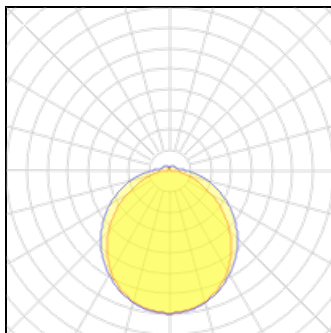

Light output 1

1 x LED

Nominal lamp power	41 W	LOR	100%
Lamp flux	5750 lm	ULOR	7%
Luminous efficacy	140 lm/W	Total flux	5750 lm
CCT	6500 K	Total power	41 W
CRI	80		

1 x LED

Nominal lamp power	21 W	LOR	100%
Lamp flux	3075 lm	ULOR	7%
Luminous efficacy	146 lm/W	Total flux	3075 lm
CCT	6500 K	Total power	21 W
CRI	80		

1 x LED

Nominal lamp power	41 W	LOR	100%
Lamp flux	5885 lm	ULOR	7%
Luminous efficacy	144 lm/W	Total flux	5885 lm
CCT	4000 K	Total power	41 W
CRI	80		

1 x LED

Nominal lamp power	21 W	LOR	100%
Lamp flux	3050 lm	ULOR	7%
Luminous efficacy	145 lm/W	Total flux	3050 lm
CCT	4000 K	Total power	21 W
CRI	80		