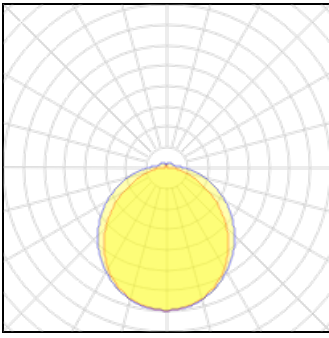

Light output 1

1 x LED

Nominal lamp power	41 W	LOR	100%
Lamp flux	5750 lm	ULOR	7%
Luminous efficacy	140 lm/W	Total flux	5750 lm
CCT	6500 K	Total power	41 W
CRI	80		

1 x LED

Nominal lamp power	21 W	LOR	100%
Lamp flux	3075 lm	ULOR	7%
Luminous efficacy	146 lm/W	Total flux	3075 lm
CCT	6500 K	Total power	21 W
CRI	80		

1 x LED

Nominal lamp power	41 W	LOR	100%
Lamp flux	5885 lm	ULOR	7%
Luminous efficacy	144 lm/W	Total flux	5885 lm
CCT	4000 K	Total power	41 W
CRI	80		

1 x LED

Nominal lamp power	21 W	LOR	100%
Lamp flux	3050 lm	ULOR	7%
Luminous efficacy	145 lm/W	Total flux	3050 lm
CCT	4000 K	Total power	21 W
CRI	80		