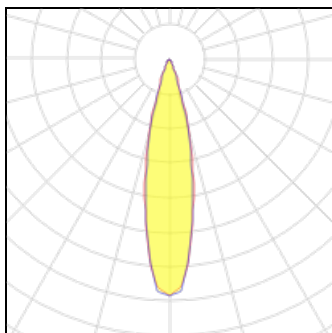

# Product data sheet

NIME TRIMLESS 930  
26411 9300  
DELTA LIGHT

Luminaire, ceiling recessed (indoor use) from Deltalight, named NIME TRIMLESS 930, available in the colour(s): primer. For recessed mounting, a round opening (for installing a custom mounting kit) is needed and a min. depth for recessing of 150 mm. This luminaire is equipped with LED array 3,9-10,7W / CRI>90 (R9: 55) / 3000K / 385-814lm with an optional driver, suitable for currents of 350mA to 900mA. Light distributor: lens 20-50°.

## Light output 1

### 1 x LED

Nominal lamp power	6 W	LOR	73%
Lamp flux	519 lm	Total flux	378 lm
Luminous efficacy	86 lm/W	Total power	6 W
CCT	3000 K		
CRI	90		