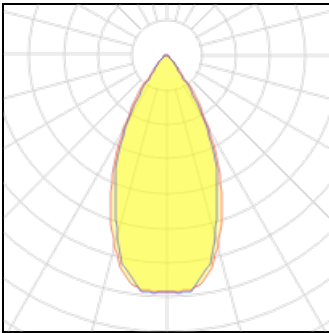

### 1 x LED

Nominal lamp power	4 W	LOR	73%
Lamp flux	385 lm	Total flux	280 lm
Luminous efficacy	96 lm/W	Total power	4 W
CCT	3000 K		
CRI	90		

**1 x LED**

Nominal lamp power	4 W	LOR	73%
Lamp flux	385 lm	Total flux	280 lm
Luminous efficacy	96 lm/W	Total power	4 W
CCT	3000 K		
CRI	90		

**1 x LED**

Nominal lamp power	11 W	LOR	73%
Lamp flux	814 lm	Total flux	592 lm
Luminous efficacy	74 lm/W	Total power	11 W
CCT	3000 K		
CRI	90		

**1 x LED**

Nominal lamp power	8 W	LOR	73%
Lamp flux	677 lm	Total flux	493 lm
Luminous efficacy	85 lm/W	Total power	8 W
CCT	3000 K		
CRI	90		

**1 x LED**

Nominal lamp power	6 W	LOR	73%
Lamp flux	519 lm	Total flux	378 lm
Luminous efficacy	86 lm/W	Total power	6 W
CCT	3000 K		
CRI	90		

**1 x LED**

Nominal lamp power	5 W	LOR	73%
Lamp flux	480 lm	Total flux	349 lm
Luminous efficacy	96 lm/W	Total power	5 W
CCT	3000 K		
CRI	90		