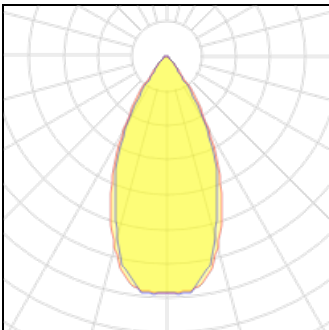

**1 x LED**

Nominal lamp power	11 W	LOR	73%
Lamp flux	814 lm	Total flux	592 lm
Luminous efficacy	74 lm/W	Total power	11 W
CCT	3000 K		
CRI	90		

**1 x LED**

Nominal lamp power	8 W	LOR	73%
Lamp flux	677 lm	Total flux	493 lm
Luminous efficacy	85 lm/W	Total power	8 W
CCT	3000 K		
CRI	90		

**1 x LED**

Nominal lamp power	6 W	LOR	73%
Lamp flux	519 lm	Total flux	378 lm
Luminous efficacy	86 lm/W	Total power	6 W
CCT	3000 K		
CRI	90		

**1 x LED**

Nominal lamp power	5 W	LOR	73%
Lamp flux	480 lm	Total flux	349 lm
Luminous efficacy	96 lm/W	Total power	5 W
CCT	3000 K		
CRI	90		