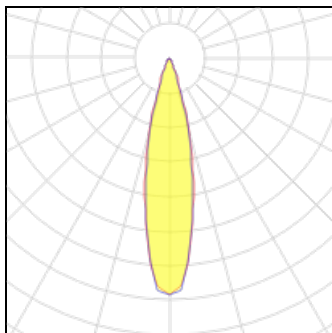

1 x LED

Nominal lamp power	4 W	LOR	73%
Lamp flux	385 lm	Total flux	280 lm
Luminous efficacy	96 lm/W	Total power	4 W
CCT	3000 K		
CRI	90