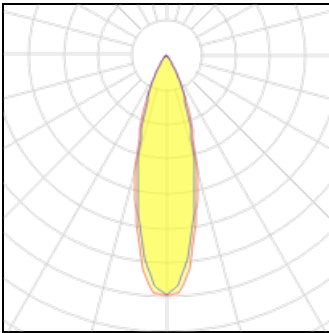

### 1 x LED

Nominal lamp power	5 W	LOR	73%
Lamp flux	480 lm	Total flux	349 lm
Luminous efficacy	96 lm/W	Total power	5 W
CCT	3000 K		
CRI	90		

### 1 x LED

Nominal lamp power	4 W	LOR	73%
Lamp flux	385 lm	Total flux	280 lm
Luminous efficacy	96 lm/W	Total power	4 W
CCT	3000 K		
CRI	90		

**1 x LED**

Nominal lamp power	4 W	LOR	73%
Lamp flux	385 lm	Total flux	280 lm
Luminous efficacy	96 lm/W	Total power	4 W
CCT	3000 K		
CRI	90		

**1 x LED**

Nominal lamp power	11 W	LOR	73%
Lamp flux	814 lm	Total flux	592 lm
Luminous efficacy	74 lm/W	Total power	11 W
CCT	3000 K		
CRI	90		

**1 x LED**

Nominal lamp power	8 W	LOR	73%
Lamp flux	677 lm	Total flux	493 lm
Luminous efficacy	85 lm/W	Total power	8 W
CCT	3000 K		
CRI	90		

**1 x LED**

Nominal lamp power	6 W	LOR	73%
Lamp flux	519 lm	Total flux	378 lm
Luminous efficacy	86 lm/W	Total power	6 W
CCT	3000 K		
CRI	90		

**1 x LED**

Nominal lamp power	5 W	LOR	73%
Lamp flux	480 lm	Total flux	349 lm
Luminous efficacy	96 lm/W	Total power	5 W
CCT	3000 K		
CRI	90		