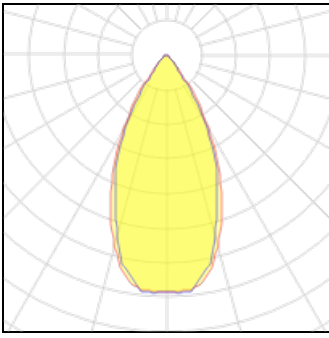

### 1 x LED

Nominal lamp power	4 W	LOR	73%
Lamp flux	385 lm	Total flux	280 lm
Luminous efficacy	96 lm/W	Total power	4 W
CCT	3000 K		
CRI	90		

**1 x LED**

Nominal lamp power	4 W	LOR	73%
Lamp flux	385 lm	Total flux	280 lm
Luminous efficacy	96 lm/W	Total power	4 W
CCT	3000 K		
CRI	90		

**1 x LED**

Nominal lamp power	11 W	LOR	73%
Lamp flux	814 lm	Total flux	592 lm
Luminous efficacy	74 lm/W	Total power	11 W
CCT	3000 K		
CRI	90		

**1 x LED**

Nominal lamp power	8 W	LOR	73%
Lamp flux	677 lm	Total flux	493 lm
Luminous efficacy	85 lm/W	Total power	8 W
CCT	3000 K		
CRI	90		

**1 x LED**

Nominal lamp power	6 W	LOR	73%
Lamp flux	519 lm	Total flux	378 lm
Luminous efficacy	86 lm/W	Total power	6 W
CCT	3000 K		
CRI	90		

**1 x LED**

Nominal lamp power	5 W	LOR	73%
Lamp flux	480 lm	Total flux	349 lm
Luminous efficacy	96 lm/W	Total power	5 W
CCT	3000 K		
CRI	90		