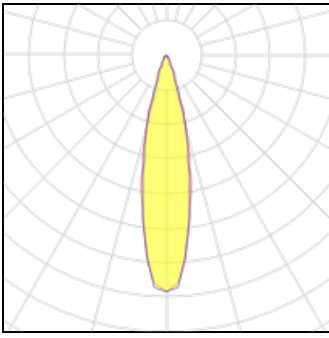

**1 x LED**

Nominal lamp power	11 W	LOR	73%
Lamp flux	814 lm	Total flux	592 lm
Luminous efficacy	74 lm/W	Total power	11 W
CCT	3000 K		
CRI	90		

**1 x LED**

Nominal lamp power	8 W	LOR	73%
Lamp flux	677 lm	Total flux	493 lm
Luminous efficacy	85 lm/W	Total power	8 W
CCT	3000 K		
CRI	90		

**1 x LED**

Nominal lamp power	6 W	LOR	73%
Lamp flux	519 lm	Total flux	378 lm
Luminous efficacy	86 lm/W	Total power	6 W
CCT	3000 K		
CRI	90		

**1 x LED**

Nominal lamp power	5 W	LOR	73%
Lamp flux	480 lm	Total flux	349 lm
Luminous efficacy	96 lm/W	Total power	5 W
CCT	3000 K		
CRI	90		

**1 x LED**

Nominal lamp power	4 W	LOR	73%
Lamp flux	385 lm	Total flux	280 lm
Luminous efficacy	96 lm/W	Total power	4 W
CCT	3000 K		
CRI	90		

**1 x LED**

Nominal lamp power	11 W
Lamp flux	814 lm
Luminous efficacy	74 lm/W
CCT	3000 K
CRI	90