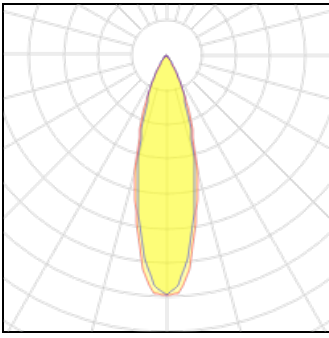

## Light output 1

### 1 x LED

Nominal lamp power	6 W	LOR	73%
Lamp flux	519 lm	Total flux	378 lm
Luminous efficacy	86 lm/W	Total power	6 W
CCT	3000 K		
CRI	90		

### 1 x LED

Nominal lamp power	5 W	LOR	73%
Lamp flux	480 lm	Total flux	349 lm
Luminous efficacy	96 lm/W	Total power	5 W
CCT	3000 K		
CRI	90		

### 1 x LED

Nominal lamp power	4 W	LOR	73%
Lamp flux	385 lm	Total flux	280 lm
Luminous efficacy	96 lm/W	Total power	4 W
CCT	3000 K		
CRI	90		

**1 x LED**

Nominal lamp power	4 W	LOR	73%
Lamp flux	385 lm	Total flux	280 lm
Luminous efficacy	96 lm/W	Total power	4 W
CCT	3000 K		
CRI	90		