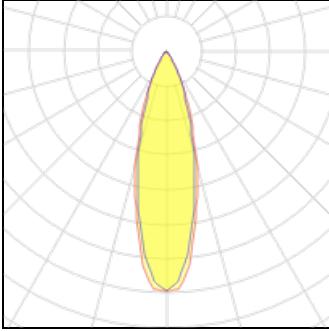

### 1 x LED

Nominal lamp power	6 W	LOR	73%
Lamp flux	519 lm	Total flux	378 lm
Luminous efficacy	86 lm/W	Total power	6 W
CCT	3000 K		
CRI	90		

### 1 x LED

Nominal lamp power	5 W	LOR	73%
Lamp flux	480 lm	Total flux	349 lm
Luminous efficacy	96 lm/W	Total power	5 W
CCT	3000 K		
CRI	90		

### 1 x LED

Nominal lamp power	4 W	LOR	73%
Lamp flux	385 lm	Total flux	280 lm
Luminous efficacy	96 lm/W	Total power	4 W
CCT	3000 K		
CRI	90		

**1 x LED**

Nominal lamp power	4 W	LOR	73%
Lamp flux	385 lm	Total flux	280 lm
Luminous efficacy	96 lm/W	Total power	4 W
CCT	3000 K		
CRI	90		

**1 x LED**

Nominal lamp power	11 W	LOR	73%
Lamp flux	814 lm	Total flux	592 lm
Luminous efficacy	74 lm/W	Total power	11 W
CCT	3000 K		
CRI	90		

**1 x LED**

Nominal lamp power	8 W	LOR	73%
Lamp flux	677 lm	Total flux	493 lm
Luminous efficacy	85 lm/W	Total power	8 W
CCT	3000 K		
CRI	90		