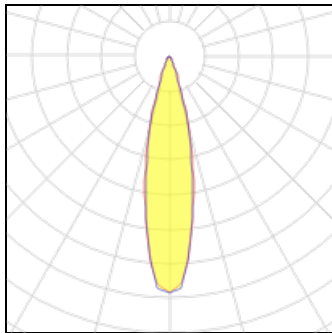

# Product data sheet

NIME TRIMLESS 930  
26411 9300  
DELTA LIGHT

Luminaire, ceiling recessed (indoor use) from Deltalight, named NIME TRIMLESS 930, available in the colour(s): primer. For recessed mounting, a round opening (for installing a custom mounting kit) is needed and a min. depth for recessing of 150 mm. This luminaire is equipped with LED array 3,9-10,7W / CRI>90 (R9: 55) / 3000K / 385-814lm with an optional driver, suitable for currents of 350mA to 900mA. Light distributor: lens 20-50°.

## Light output 1

### 1 x LED

Nominal lamp power	6 W	LOR	73%
Lamp flux	519 lm	Total flux	378 lm
Luminous efficacy	86 lm/W	Total power	6 W
CCT	3000 K		
CRI	90		