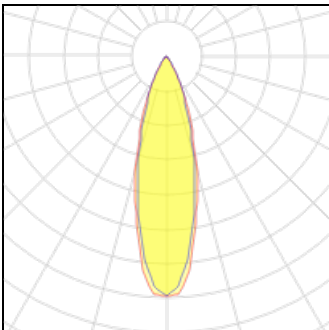

### 1 x LED

Nominal lamp power	6 W	LOR	73%
Lamp flux	519 lm	Total flux	378 lm
Luminous efficacy	86 lm/W	Total power	6 W
CCT	3000 K		
CRI	90		

### 1 x LED

Nominal lamp power	5 W	LOR	73%
Lamp flux	480 lm	Total flux	349 lm
Luminous efficacy	96 lm/W	Total power	5 W
CCT	3000 K		
CRI	90		

### 1 x LED

Nominal lamp power	4 W	LOR	73%
Lamp flux	385 lm	Total flux	280 lm
Luminous efficacy	96 lm/W	Total power	4 W
CCT	3000 K		
CRI	90		

**1 x LED**

Nominal lamp power	4 W	LOR	73%
Lamp flux	385 lm	Total flux	280 lm
Luminous efficacy	96 lm/W	Total power	4 W
CCT	3000 K		
CRI	90		

**1 x LED**

Nominal lamp power	11 W	LOR	73%
Lamp flux	814 lm	Total flux	592 lm
Luminous efficacy	74 lm/W	Total power	11 W
CCT	3000 K		
CRI	90		

**1 x LED**

Nominal lamp power	8 W	LOR	73%
Lamp flux	677 lm	Total flux	493 lm
Luminous efficacy	85 lm/W	Total power	8 W
CCT	3000 K		
CRI	90		