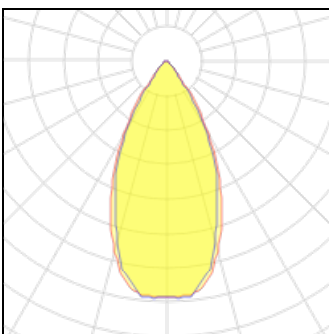

**1 x LED**

Nominal lamp power	6 W	LOR	73%
Lamp flux	519 lm	Total flux	378 lm
Luminous efficacy	86 lm/W	Total power	6 W
CCT	3000 K		
CRI	90		

**1 x LED**

Nominal lamp power	5 W	LOR	73%
Lamp flux	480 lm	Total flux	349 lm
Luminous efficacy	96 lm/W	Total power	5 W
CCT	3000 K		
CRI	90		

**1 x LED**

Nominal lamp power	11 W	LOR	73%
Lamp flux	814 lm	Total flux	592 lm
Luminous efficacy	74 lm/W	Total power	11 W
CCT	3000 K		
CRI	90		

**1 x LED**

Nominal lamp power	8 W	LOR	73%
Lamp flux	677 lm	Total flux	493 lm
Luminous efficacy	85 lm/W	Total power	8 W
CCT	3000 K		
CRI	90		