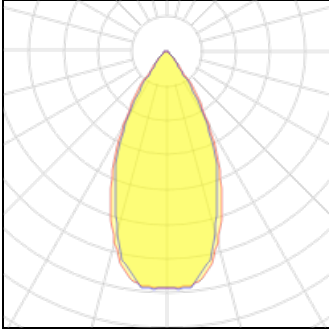

1 x LED

Nominal lamp power	8 W
Lamp flux	677 lm
Luminous efficacy	85 lm/W
CCT	3000 K
CRI	90

LOR	73%
Total flux	493 lm
Total power	8 W

Mounting mode

Ceiling recessed

Shape and measurements

Height: 0.04 in

Diameter: 0.43 in

Weight: 0.5 kg

Electric

System power: 4-11 W

Appliance Class: II

Protection

IP: 20

Designation labels: CE