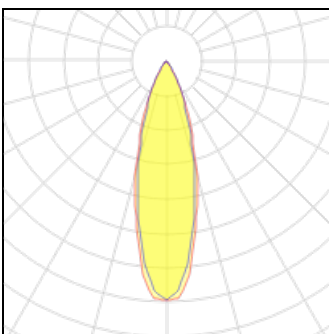

### 1 x LED

Nominal lamp power	5 W	LOR	73%
Lamp flux	480 lm	Total flux	349 lm
Luminous efficacy	96 lm/W	Total power	5 W
CCT	3000 K		
CRI	90		

### 1 x LED

Nominal lamp power	4 W	LOR	73%
Lamp flux	385 lm	Total flux	280 lm
Luminous efficacy	96 lm/W	Total power	4 W
CCT	3000 K		
CRI	90		

**1 x LED**

Nominal lamp power	4 W	LOR	73%
Lamp flux	385 lm	Total flux	280 lm
Luminous efficacy	96 lm/W	Total power	4 W
CCT	3000 K		
CRI	90		

**1 x LED**

Nominal lamp power	11 W	LOR	73%
Lamp flux	814 lm	Total flux	592 lm
Luminous efficacy	74 lm/W	Total power	11 W
CCT	3000 K		
CRI	90		

**1 x LED**

Nominal lamp power	8 W	LOR	73%
Lamp flux	677 lm	Total flux	493 lm
Luminous efficacy	85 lm/W	Total power	8 W
CCT	3000 K		
CRI	90		

**1 x LED**

Nominal lamp power	6 W	LOR	73%
Lamp flux	519 lm	Total flux	378 lm
Luminous efficacy	86 lm/W	Total power	6 W
CCT	3000 K		
CRI	90		

**1 x LED**

Nominal lamp power	5 W	LOR	73%
Lamp flux	480 lm	Total flux	349 lm
Luminous efficacy	96 lm/W	Total power	5 W
CCT	3000 K		
CRI	90		