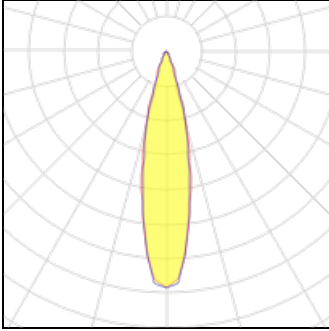

### 1 x LED

Nominal lamp power	4 W	LOR	73%
Lamp flux	385 lm	Total flux	280 lm
Luminous efficacy	96 lm/W	Total power	4 W
CCT	3000 K		
CRI	90		

**1 x LED**

Nominal lamp power	4 W	LOR	73%
Lamp flux	385 lm	Total flux	280 lm
Luminous efficacy	96 lm/W	Total power	4 W
CCT	3000 K		
CRI	90		

**1 x LED**

Nominal lamp power	11 W	LOR	73%
Lamp flux	814 lm	Total flux	592 lm
Luminous efficacy	74 lm/W	Total power	11 W
CCT	3000 K		
CRI	90		

**1 x LED**

Nominal lamp power	8 W	LOR	73%
Lamp flux	677 lm	Total flux	493 lm
Luminous efficacy	85 lm/W	Total power	8 W
CCT	3000 K		
CRI	90		

**1 x LED**

Nominal lamp power	6 W	LOR	73%
Lamp flux	519 lm	Total flux	378 lm
Luminous efficacy	86 lm/W	Total power	6 W
CCT	3000 K		
CRI	90		

**1 x LED**

Nominal lamp power	5 W	LOR	73%
Lamp flux	480 lm	Total flux	349 lm
Luminous efficacy	96 lm/W	Total power	5 W
CCT	3000 K		
CRI	90		