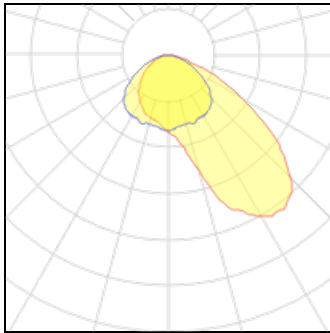

Product data sheet

SOM L42
SOMNUM
DEXTRA

Somnum - 1000mm Bi-Directional wall mounted luminaire with individually switched 75% upwards light, 25% downwards light distribution. Complete with white powder painted aluminium body and polycarbonate diffusers. Options: S - Switch Dimming (double switched up/down) A - Digital Addressable Lighting Interface (DALI) C - Bi-Level Dimming (Corridor Function) C83 - CRI 80, 3000K Also available for downlight only on request where mixed colour temperatures are required.

Light output 1 (integrated)

Lamp type	LED	CCT	4000 K
Nominal lamp power	8.2 W	CRI	80
Total flux	675 lm	LOR	100%
Luminous efficacy	82 lm/W	Total power	8.2 W

Light output 2 (integrated)

Lamp type	LED	CCT	4000 K
Nominal lamp power	18.06 W	CRI	80
Total flux	2202 lm	LOR	100%
Luminous efficacy	122 lm/W	ULOR	100%
		Total power	18.06 W

Mounting mode

Wall mounted

Shape and measurements

Length: 36.77 in

Width: 3.27 in

Height: 6.73 in

Adjustability

Fixed