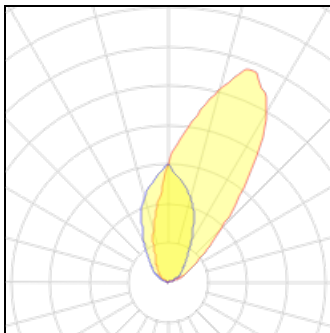

Product data sheet

SOM L42
SOMNUM
DEXTRA

Somnum - 1000mm Bi-Directional wall mounted luminaire with individually switched 75% upwards light, 25% downwards light distribution. Complete with white powder painted aluminium body and polycarbonate diffusers. Options: S - Switch Dimming (double switched up/down) A - Digital Addressable Lighting Interface (DALI) C - Bi-Level Dimming (Corridor Function) C83 - CRI 80, 3000K Also available for downlight only on request where mixed colour temperatures are required.

Light output 1 (integrated)

Lamp type	LED	CCT	4000 K
Nominal lamp power	8.2 W	CRI	80
Total flux	675 lm	LOR	100%
Luminous efficacy	82 lm/W	Total power	8.2 W

Light output 2 (integrated)

Lamp type	LED	CCT	4000 K
Nominal lamp power	18.06 W	CRI	80
Total flux	2202 lm	LOR	100%
Luminous efficacy	122 lm/W	ULOR	100%
		Total power	18.06 W