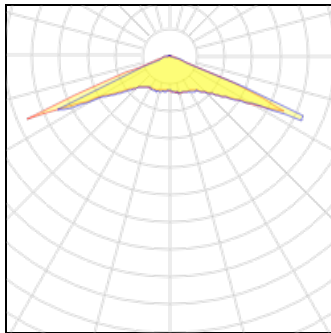

Light output 1 (emergency)

1 x LED

| | | | |
|--------------------|---------|-------------|--------|
| Nominal lamp power | 6.5 W | LOR | 100% |
| Lamp flux | 160 lm | Total flux | 160 lm |
| Luminous efficacy | 25 lm/W | Total power | 6.5 W |
| CCT | 0 K | | |
| CRI | -18 | | |

Mounting mode

Ceiling mounted

Shape and measurements

Height: 1.12 in

Diameter: 3.54 in

Adjustability

Fixed

Design